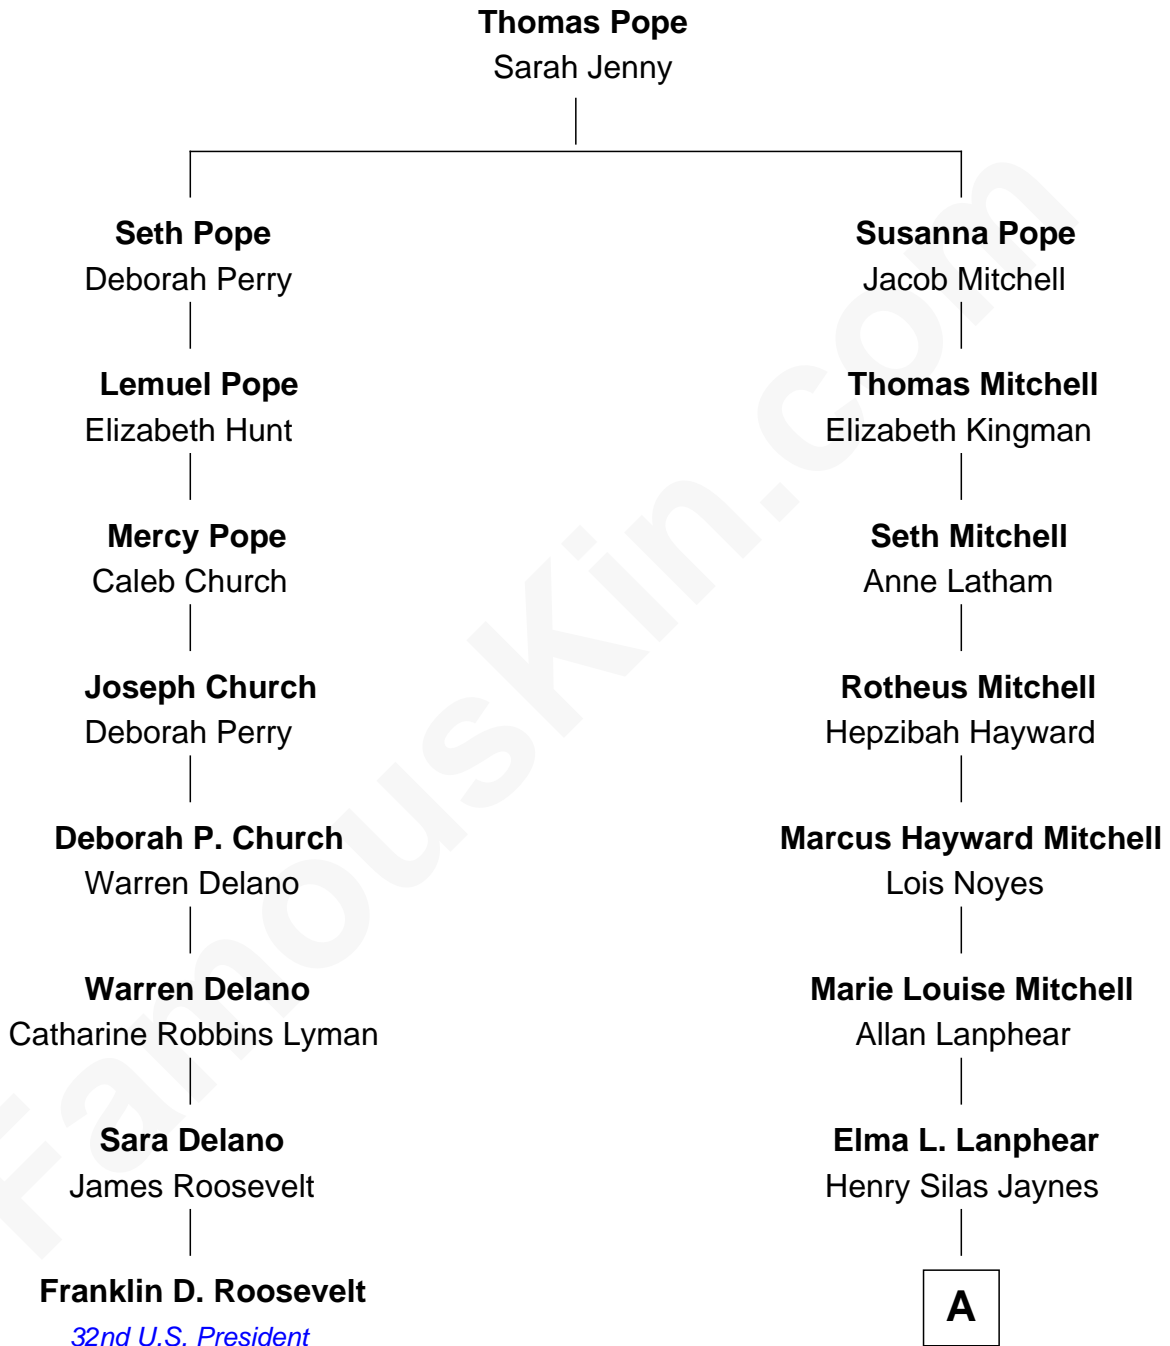

FamousKin.com
Relationship Chart of
Franklin D. Roosevelt
32nd U.S. President

7th cousin 2 times removed of
Peter Fonda
TV and Movie Actor

A

Herberta Elma Jaynes

William Brace Fonda

Henry Jaynes Fonda

Frances Ford Seymour