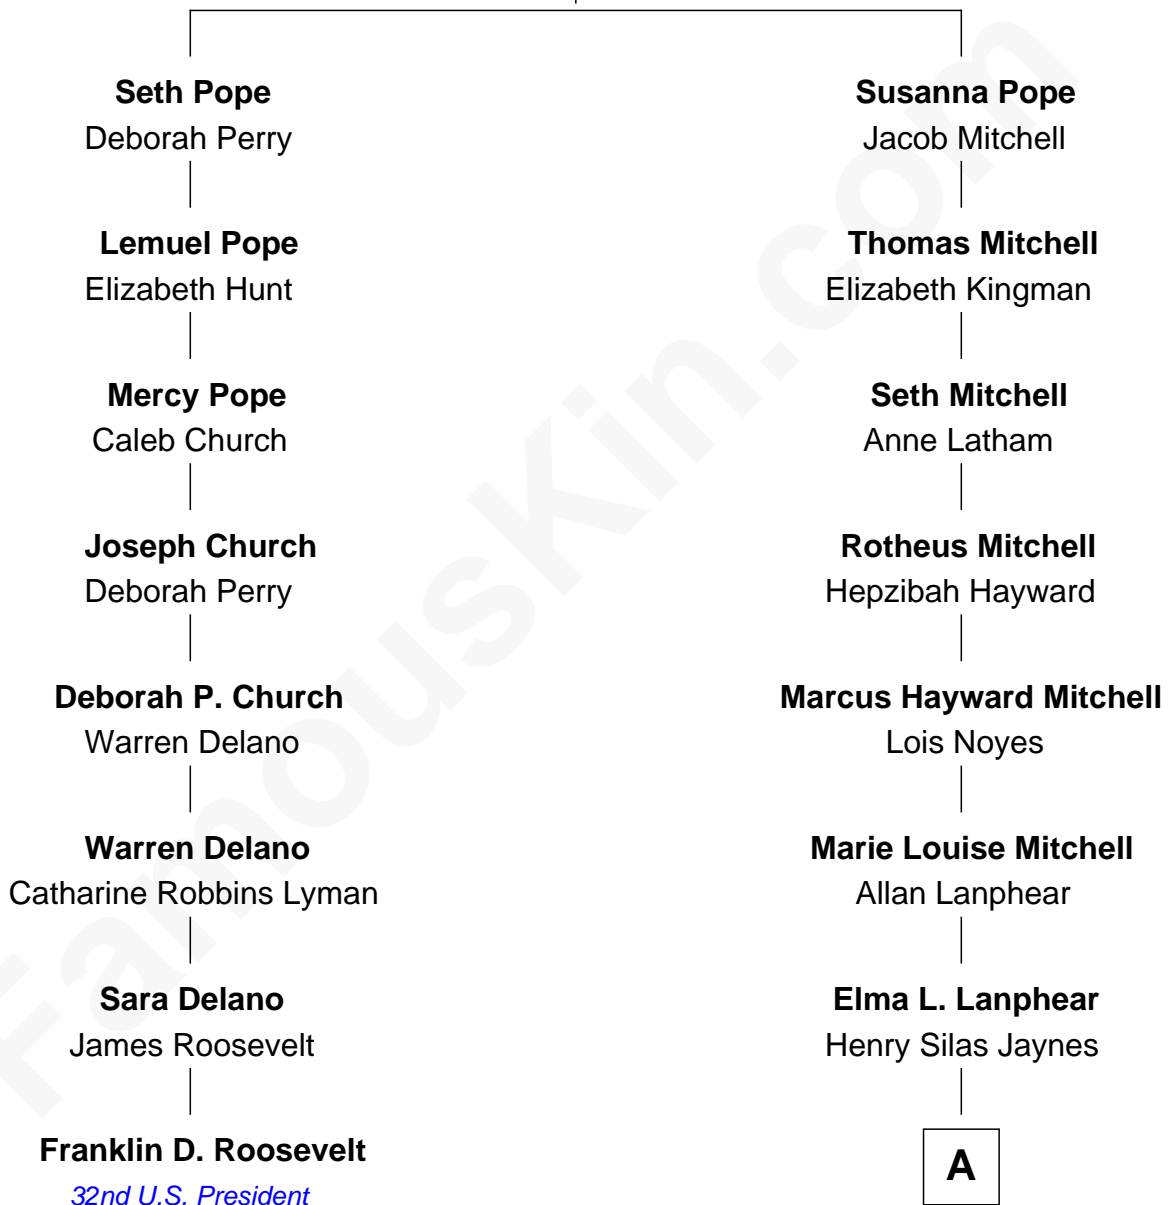

FamousKin.com
Relationship Chart of
Franklin D. Roosevelt
32nd U.S. President

7th cousin 3 times removed of
Bridget Fonda
Movie Actress

Thomas Pope
 Sarah Jenny

A

Herberta Elma Jaynes

William Brace Fonda

Henry Jaynes Fonda