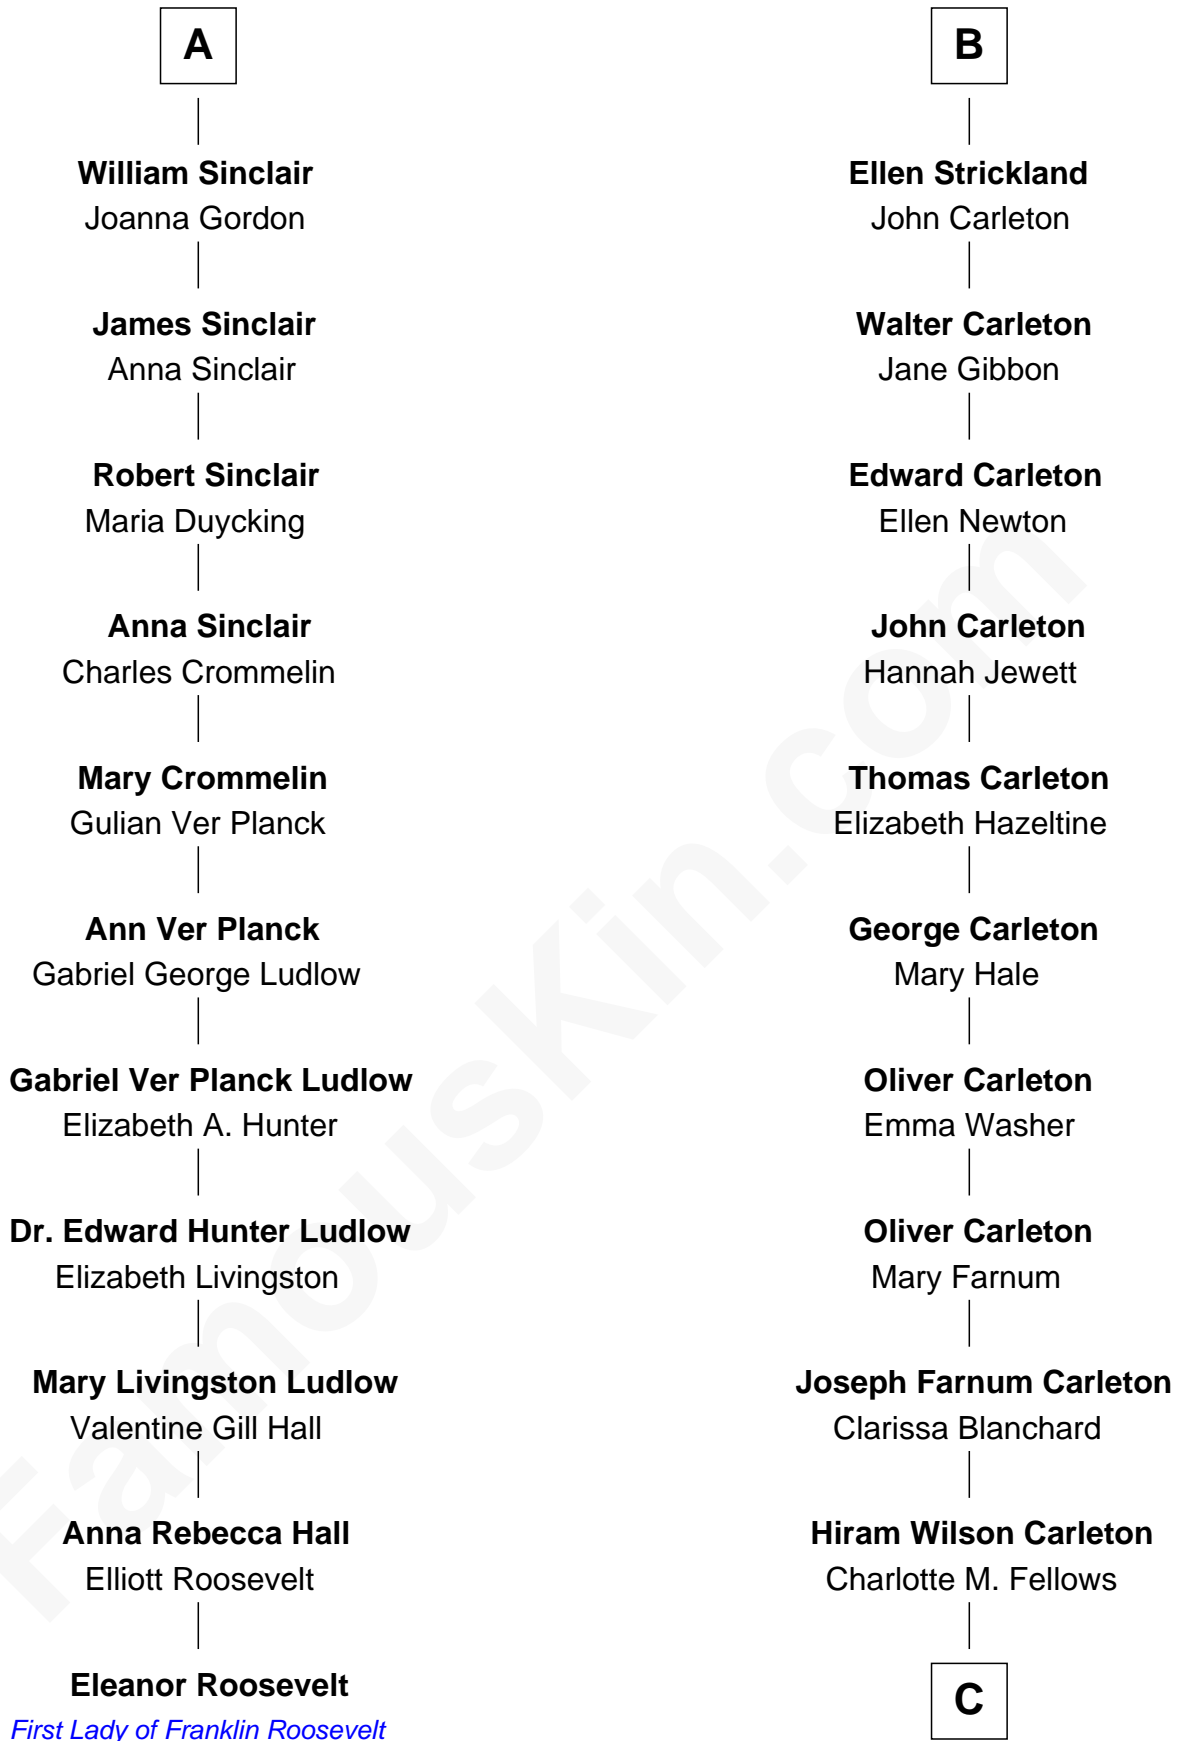

FamousKin.com

Relationship Chart of

Eleanor Roosevelt

First Lady of President Franklin D. Roosevelt

17th cousin 3 times removed of

Mickey Rourke
Movie Actor

C

Joseph Clinton Carleton

Maud Alice Fitts

Hazel May Carleton

Leonard Ernest Cameron

Annette Elizabeth Cameron

Philip Andrew Rourke

Mickey Rourke

Movie Actor