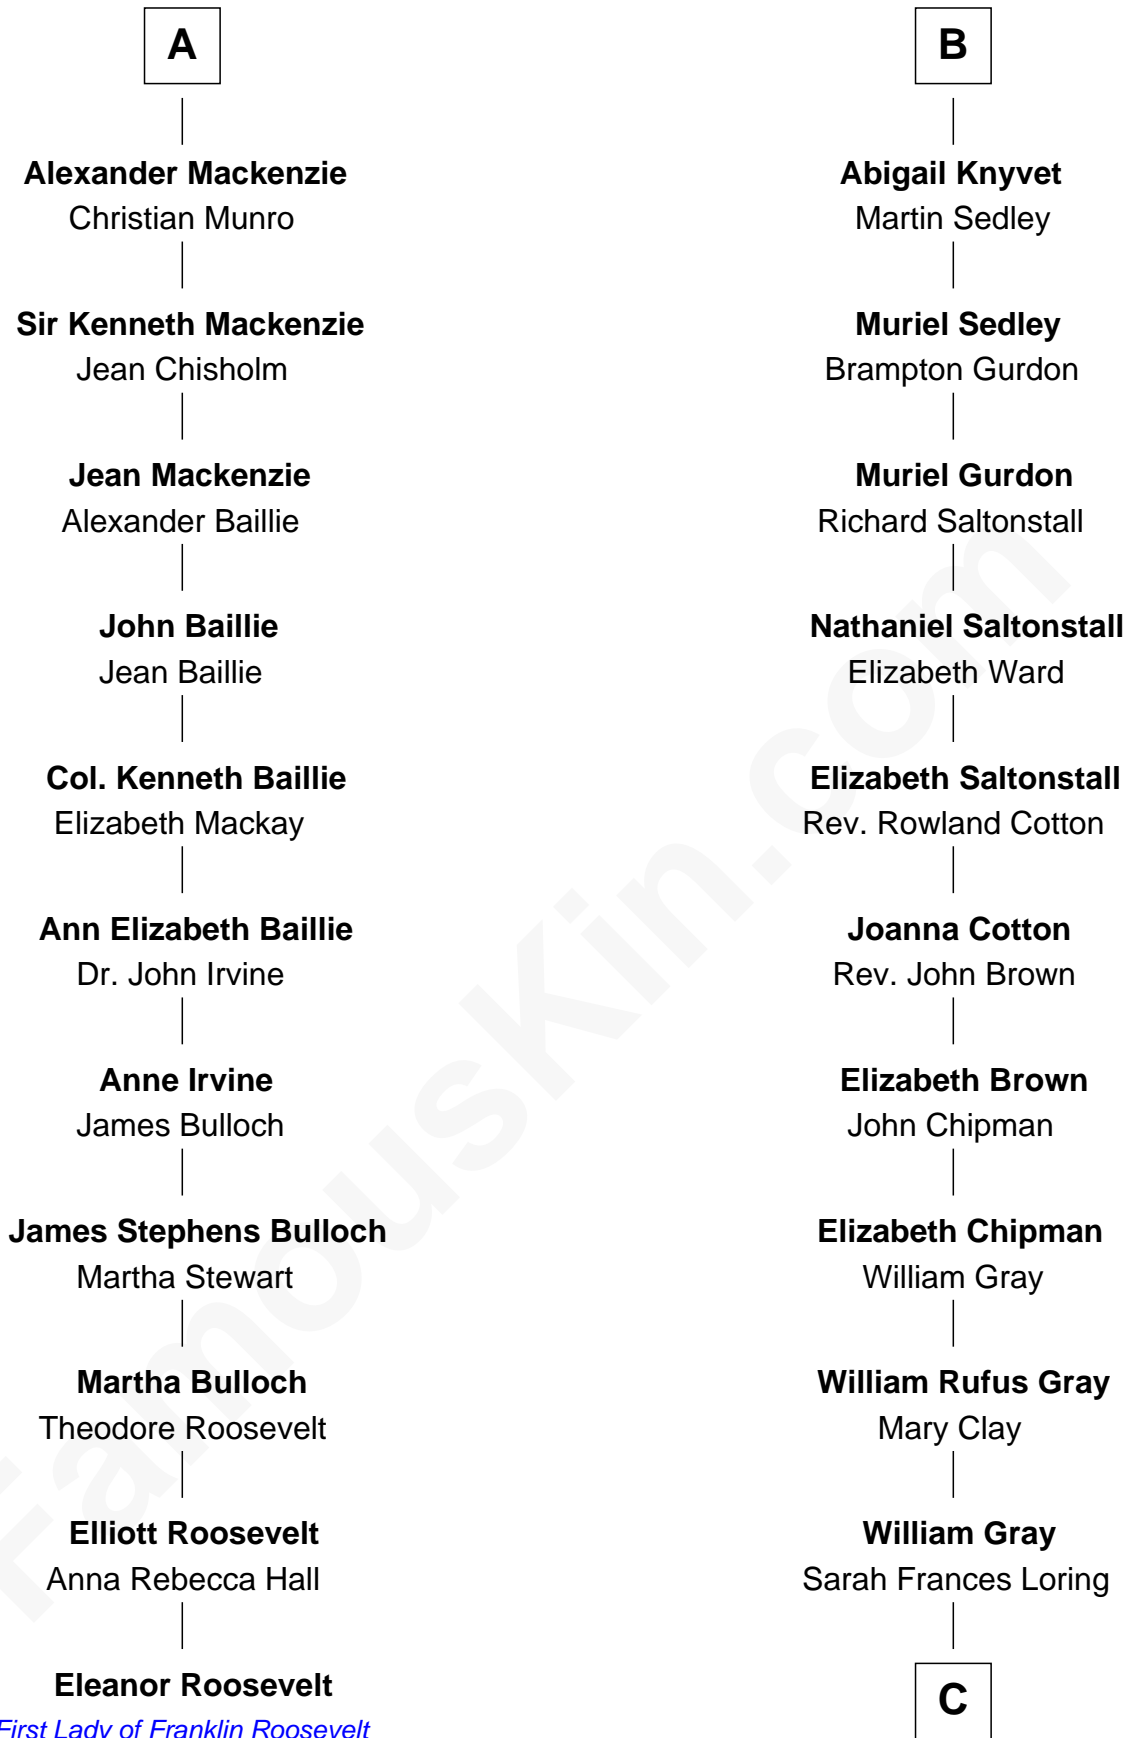

FamousKin.com

Relationship Chart of Eleanor Roosevelt

First Lady of President Franklin D. Roosevelt

17th cousin 3 times removed of

Story Musgrave
NASA Astronaut

Richard Fitzalan
Eleanor Plantagenet

Alice Fitzalan
Sir Thomas de Holand

Elizabeth Fitzalan
Sir Thomas Mowbray

Margaret Mowbray
Sir Robert Howard

Sir John Howard
Margaret Chedworth

Katherine Howard
Sir John Bouchier

Jane Bouchier
Edmund Knyvet

John Knyvet
Agnes Harcourt

B

C

Edward Gray
Elizabeth Gray Story

Marguerite Gray
John Butler Swann

Marguerite Swann
Percy Musgrave

Story Musgrave
NASA Astronaut

FamousKin.com