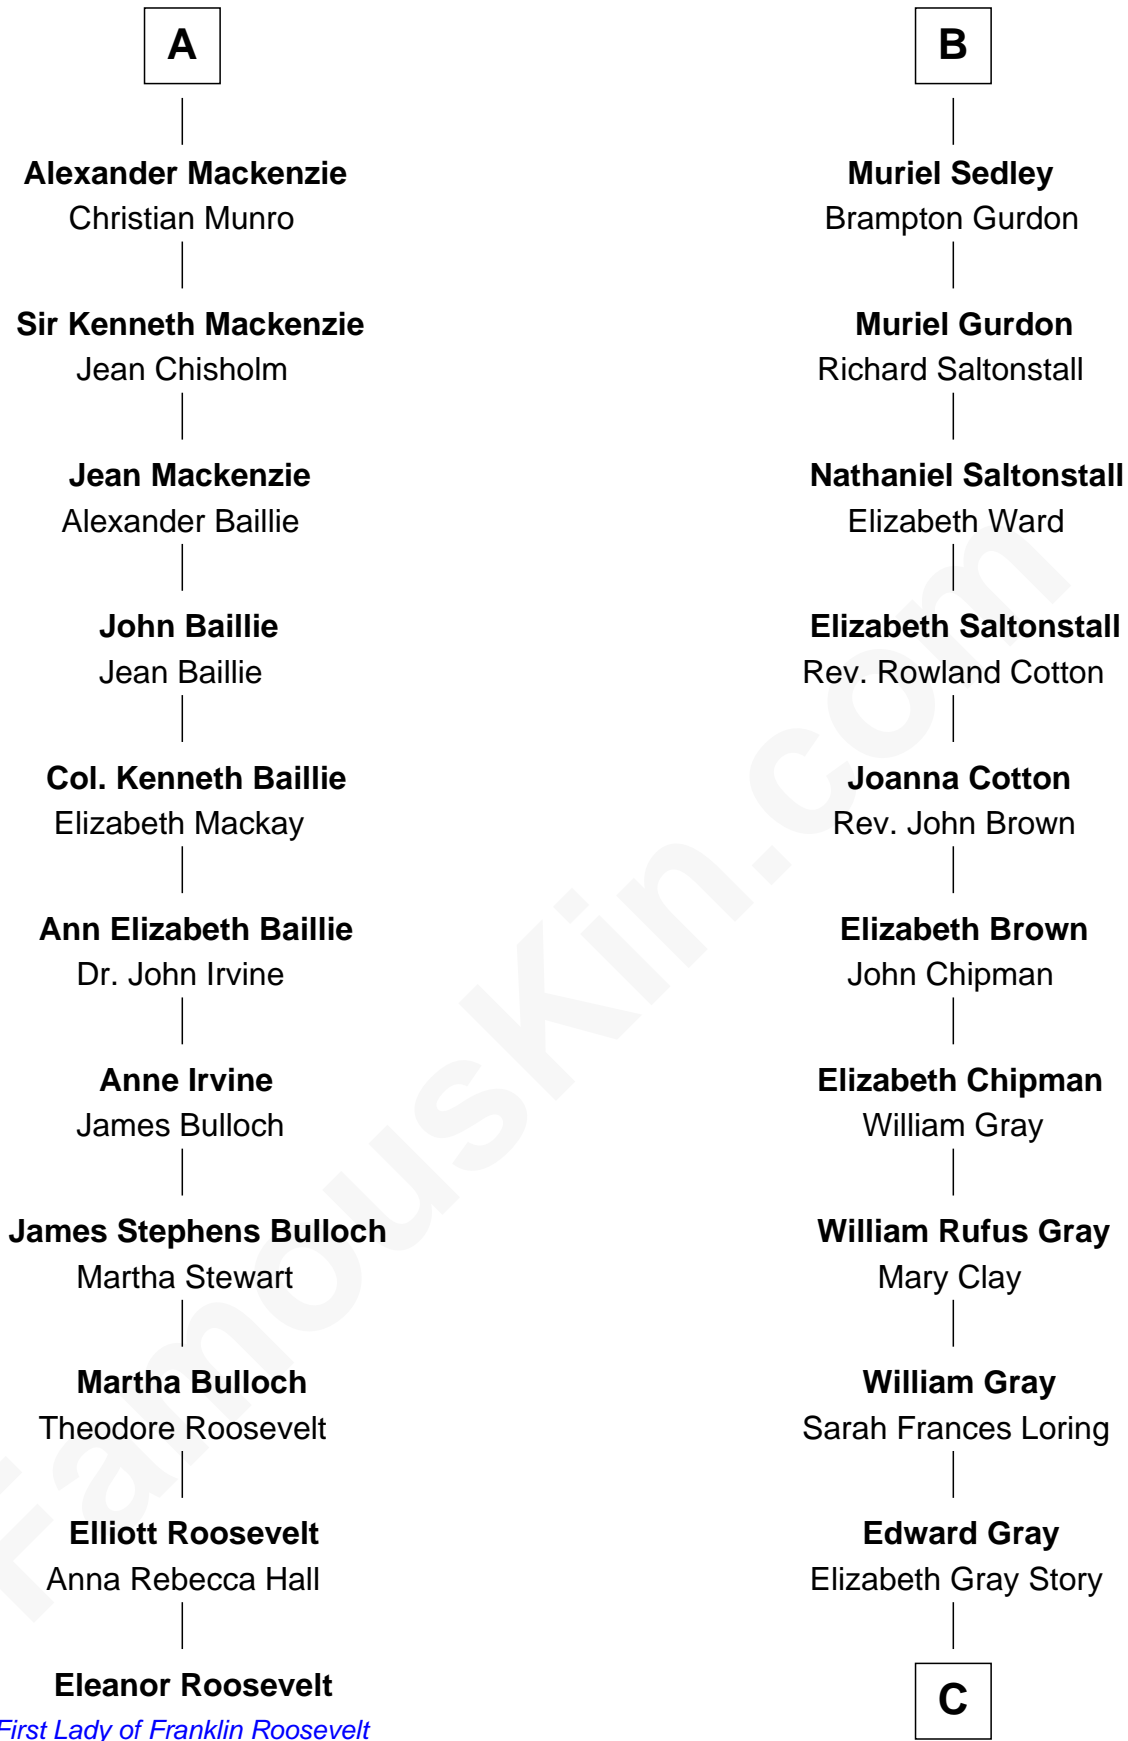

FamousKin.com

Relationship Chart of Eleanor Roosevelt

First Lady of President Franklin D. Roosevelt

17th cousin 2 times removed of

Story Musgrave
NASA Astronaut

Thomas Holand
Joan Plantagenet

Sir Thomas de Holand

Constance de Holand

Sir John Grey

Alice Grey

Sir William Knyvet

Sir Edmund Knyvet

Eleanor Tyrrel

Edmund Knyvet

Jane Bouchier

John Knyvet

Agnes Harcourt

Abigail Knyvet

Martin Sedley

B

C

Marguerite Gray
John Butler Swann

Marguerite Swann
Percy Musgrave

Story Musgrave
NASA Astronaut

FamousKin.com