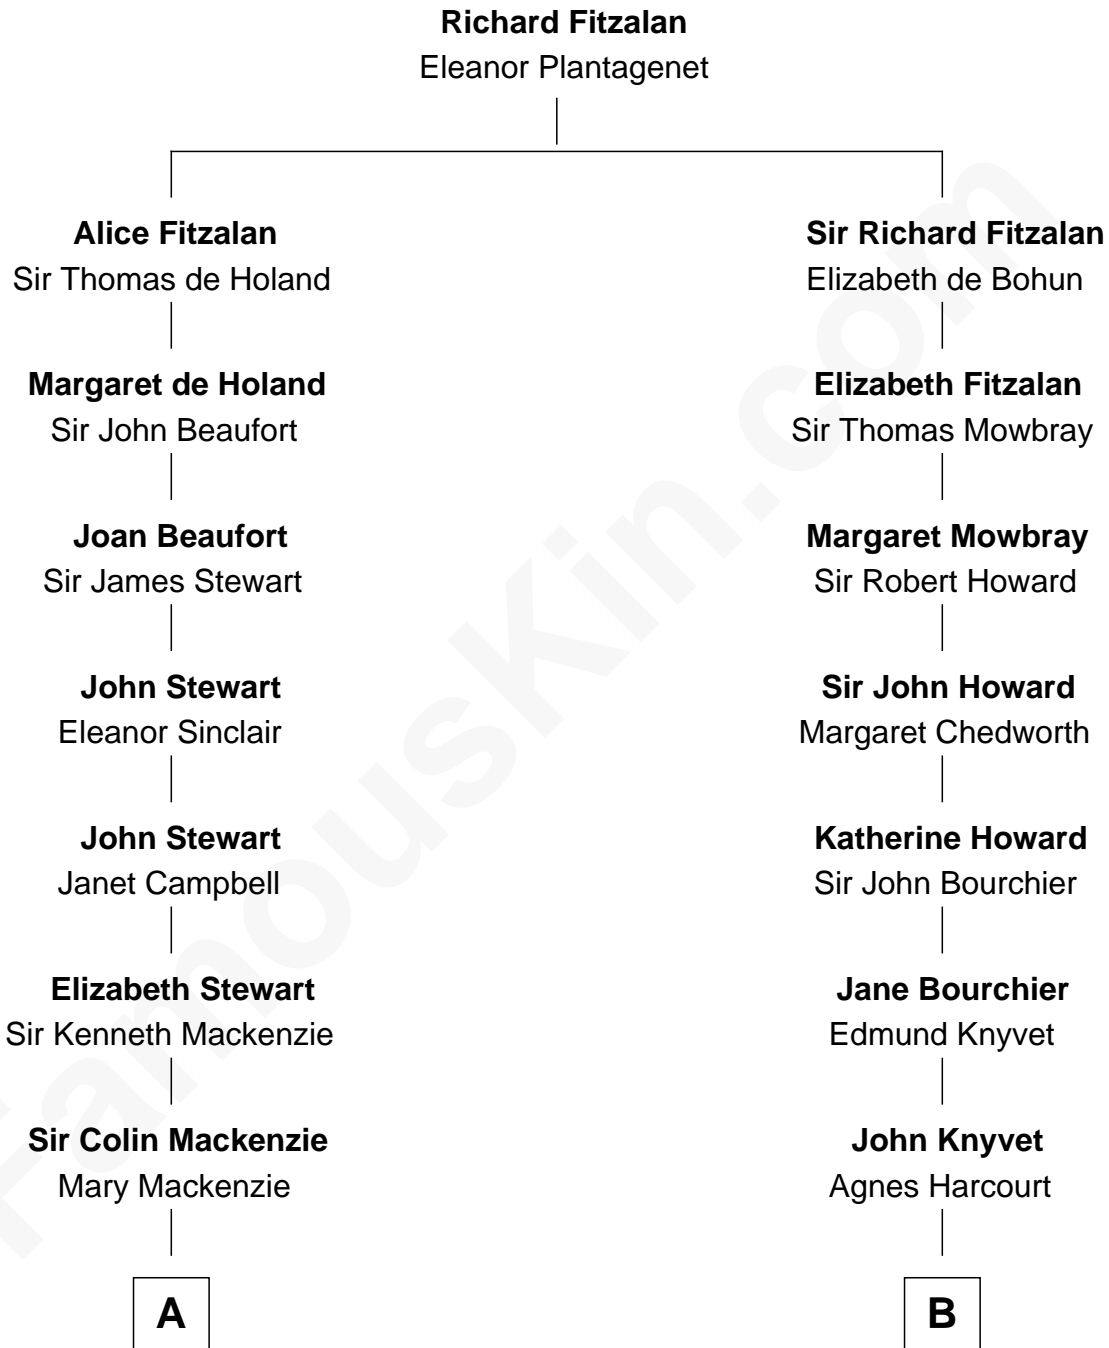

FamousKin.com

Relationship Chart of Eleanor Roosevelt

First Lady of President Franklin D. Roosevelt

16th cousin 1 time removed of

Horace Gray

U.S. Supreme Court Justice

A

Alexander Mackenzie