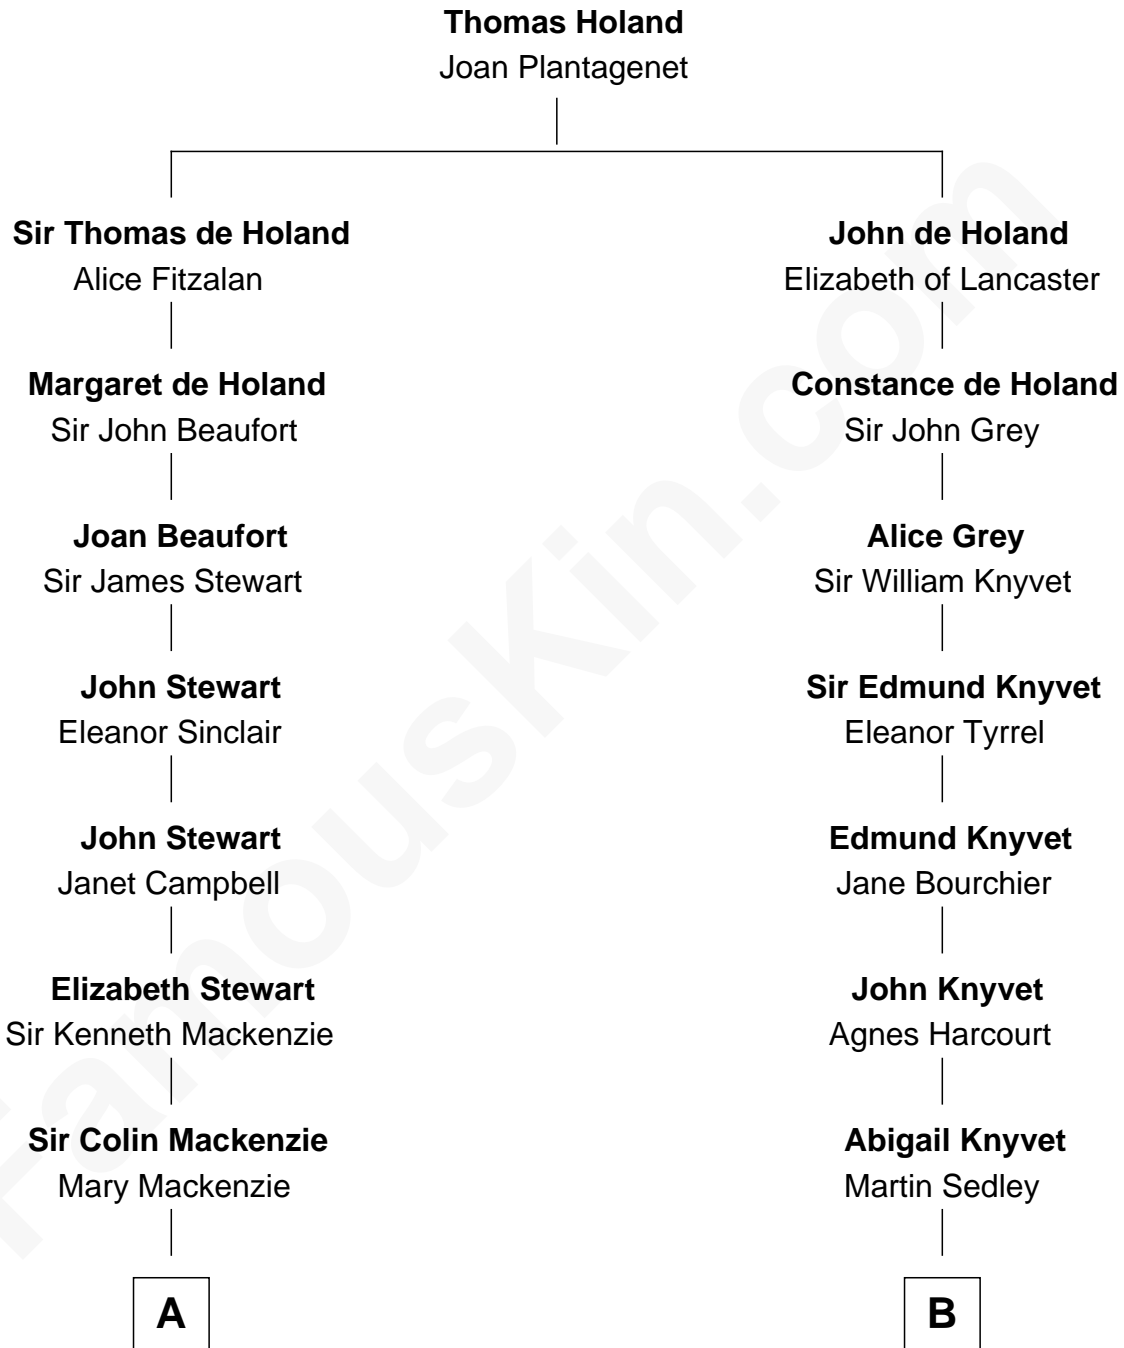

## Relationship Chart of

### Eleanor Roosevelt

*First Lady of President Franklin D. Roosevelt*

15th cousin 2 times removed of

**Horace Gray**

*U.S. Supreme Court Justice*

**A**

**Alexander Mackenzie**

Christian Munro