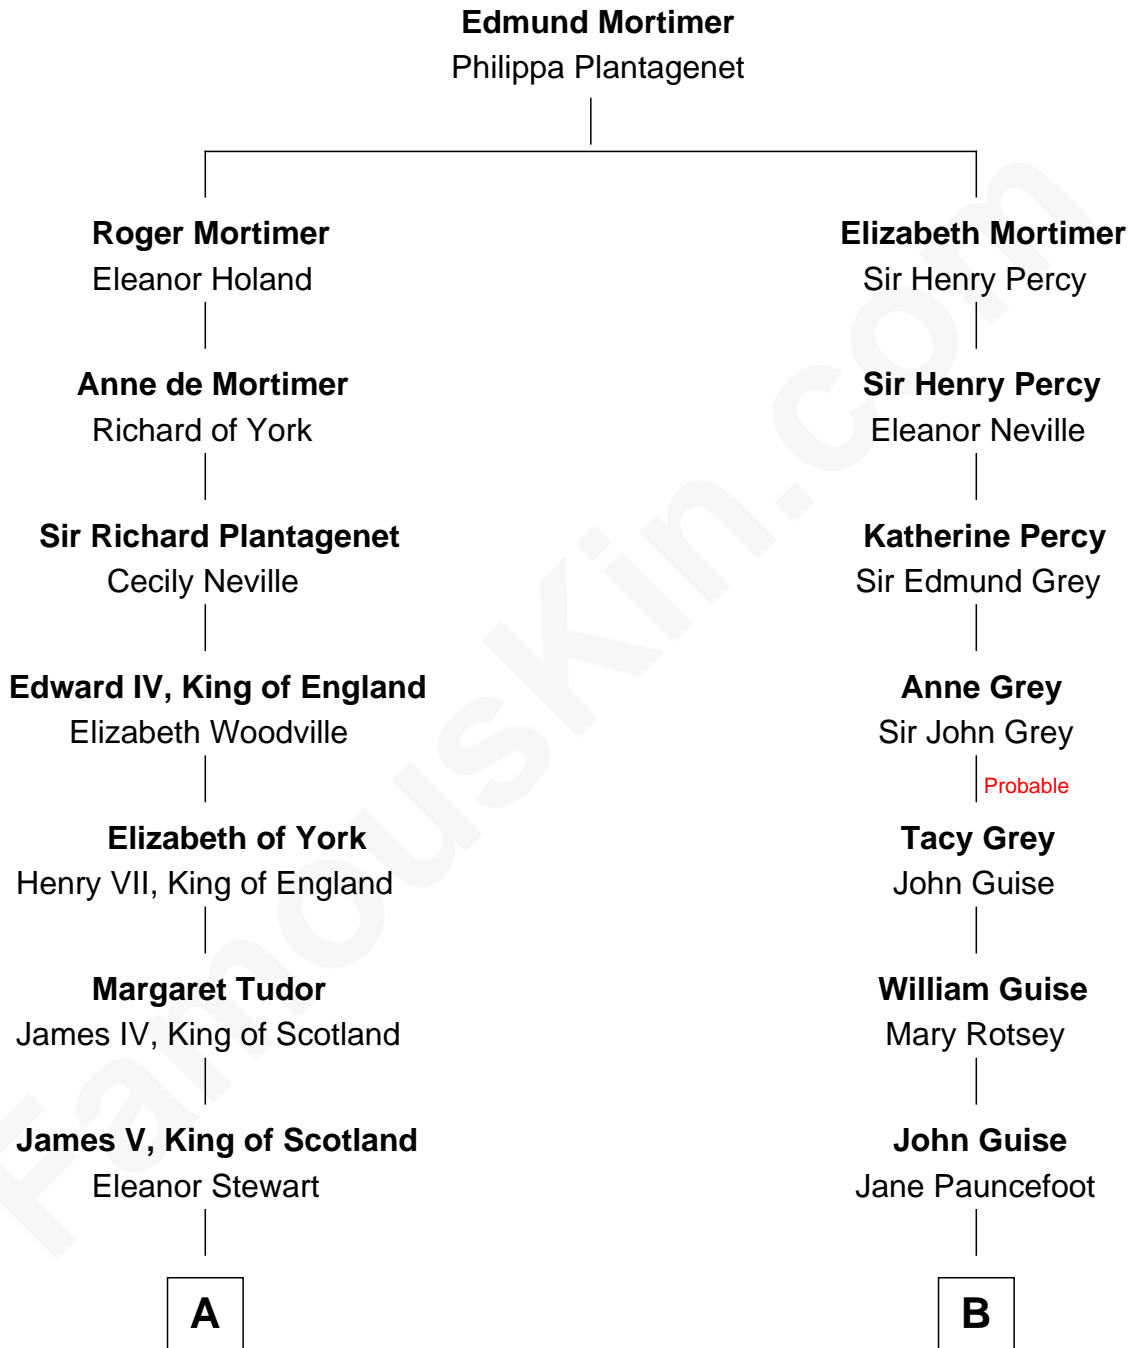

FamousKin.com

Relationship Chart of

Eleanor Roosevelt

First Lady of President Franklin D. Roosevelt

19th cousin of

Linda Hunt

TV and Movie Actress

C

Mary Livingston Ludlow

Valentine Gill Hall

Anna Rebecca Hall

Elliott Roosevelt

Eleanor Roosevelt

First Lady of Franklin Roosevelt

D

Charles Edwin Hunt