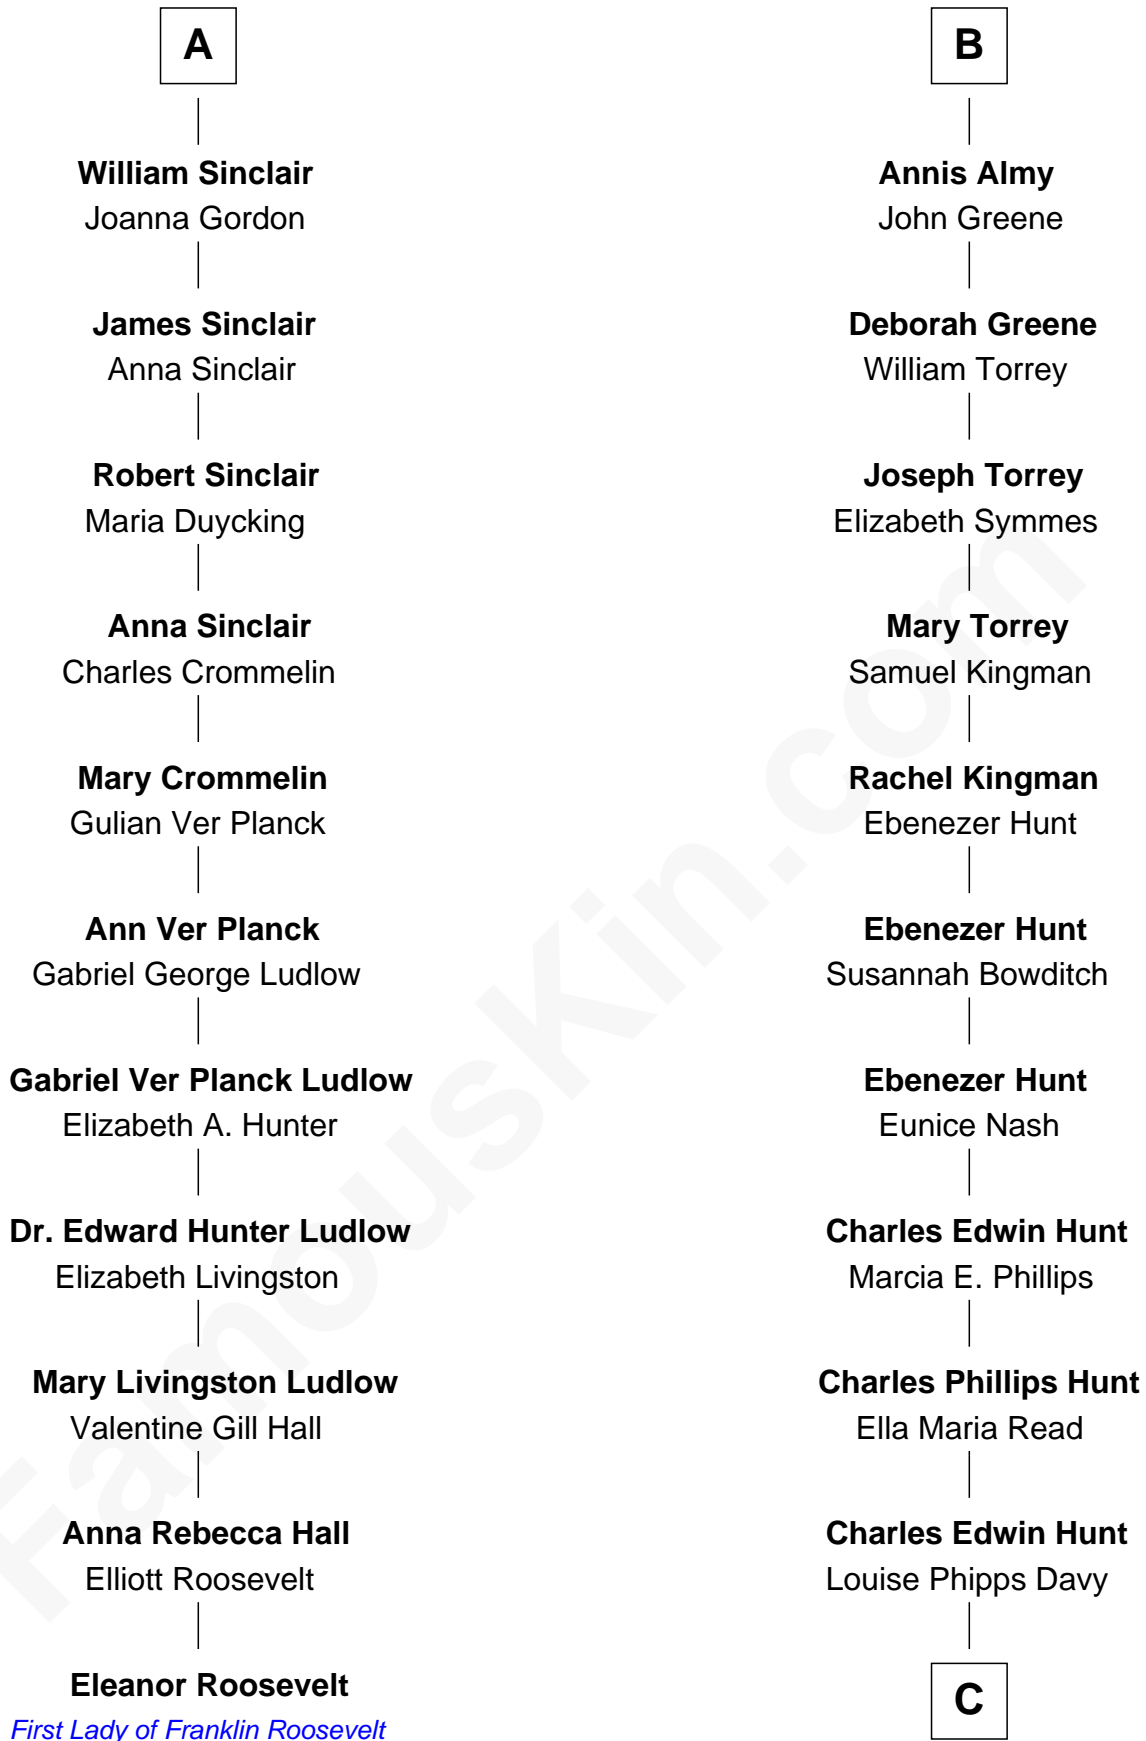

FamousKin.com

Relationship Chart of

Eleanor Roosevelt

First Lady of President Franklin D. Roosevelt

17th cousin 1 time removed of

Linda Hunt

TV and Movie Actress

C