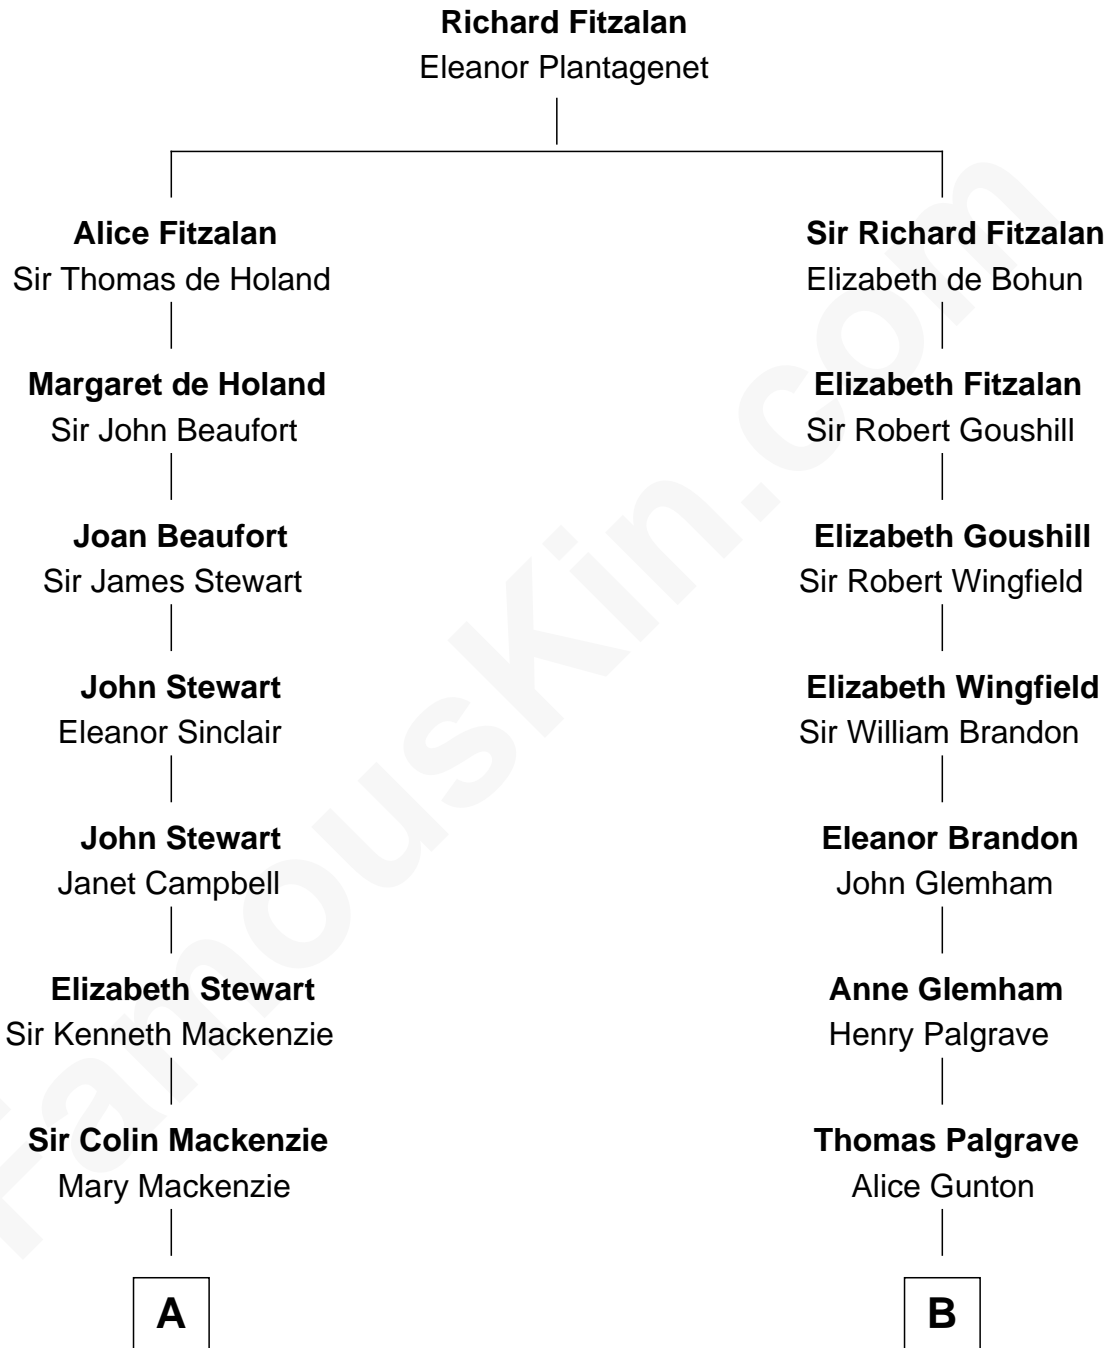

FamousKin.com

Relationship Chart of

Eleanor Roosevelt

First Lady of President Franklin D. Roosevelt

17th cousin 2 times removed of

Linda Hunt

TV and Movie Actress

C