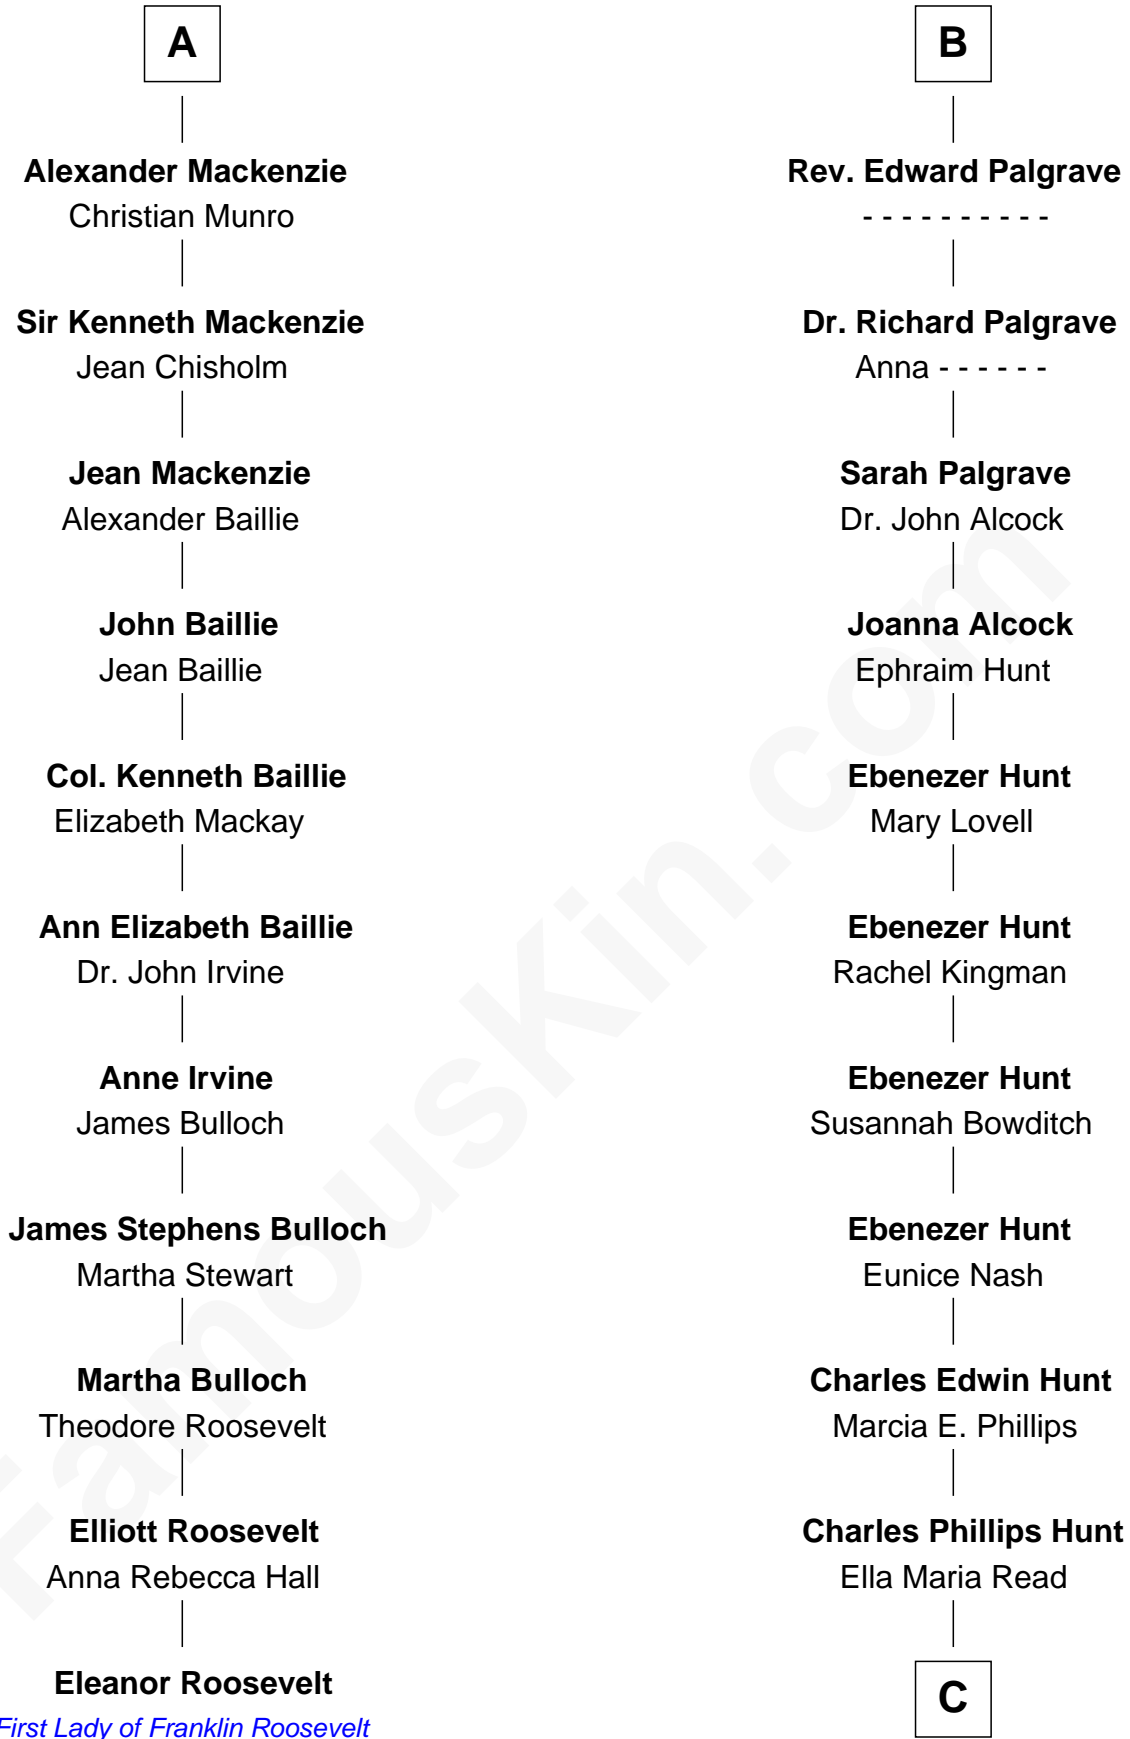

FamousKin.com

Relationship Chart of

Eleanor Roosevelt

First Lady of President Franklin D. Roosevelt

17th cousin 2 times removed of

Linda Hunt

TV and Movie Actress

C