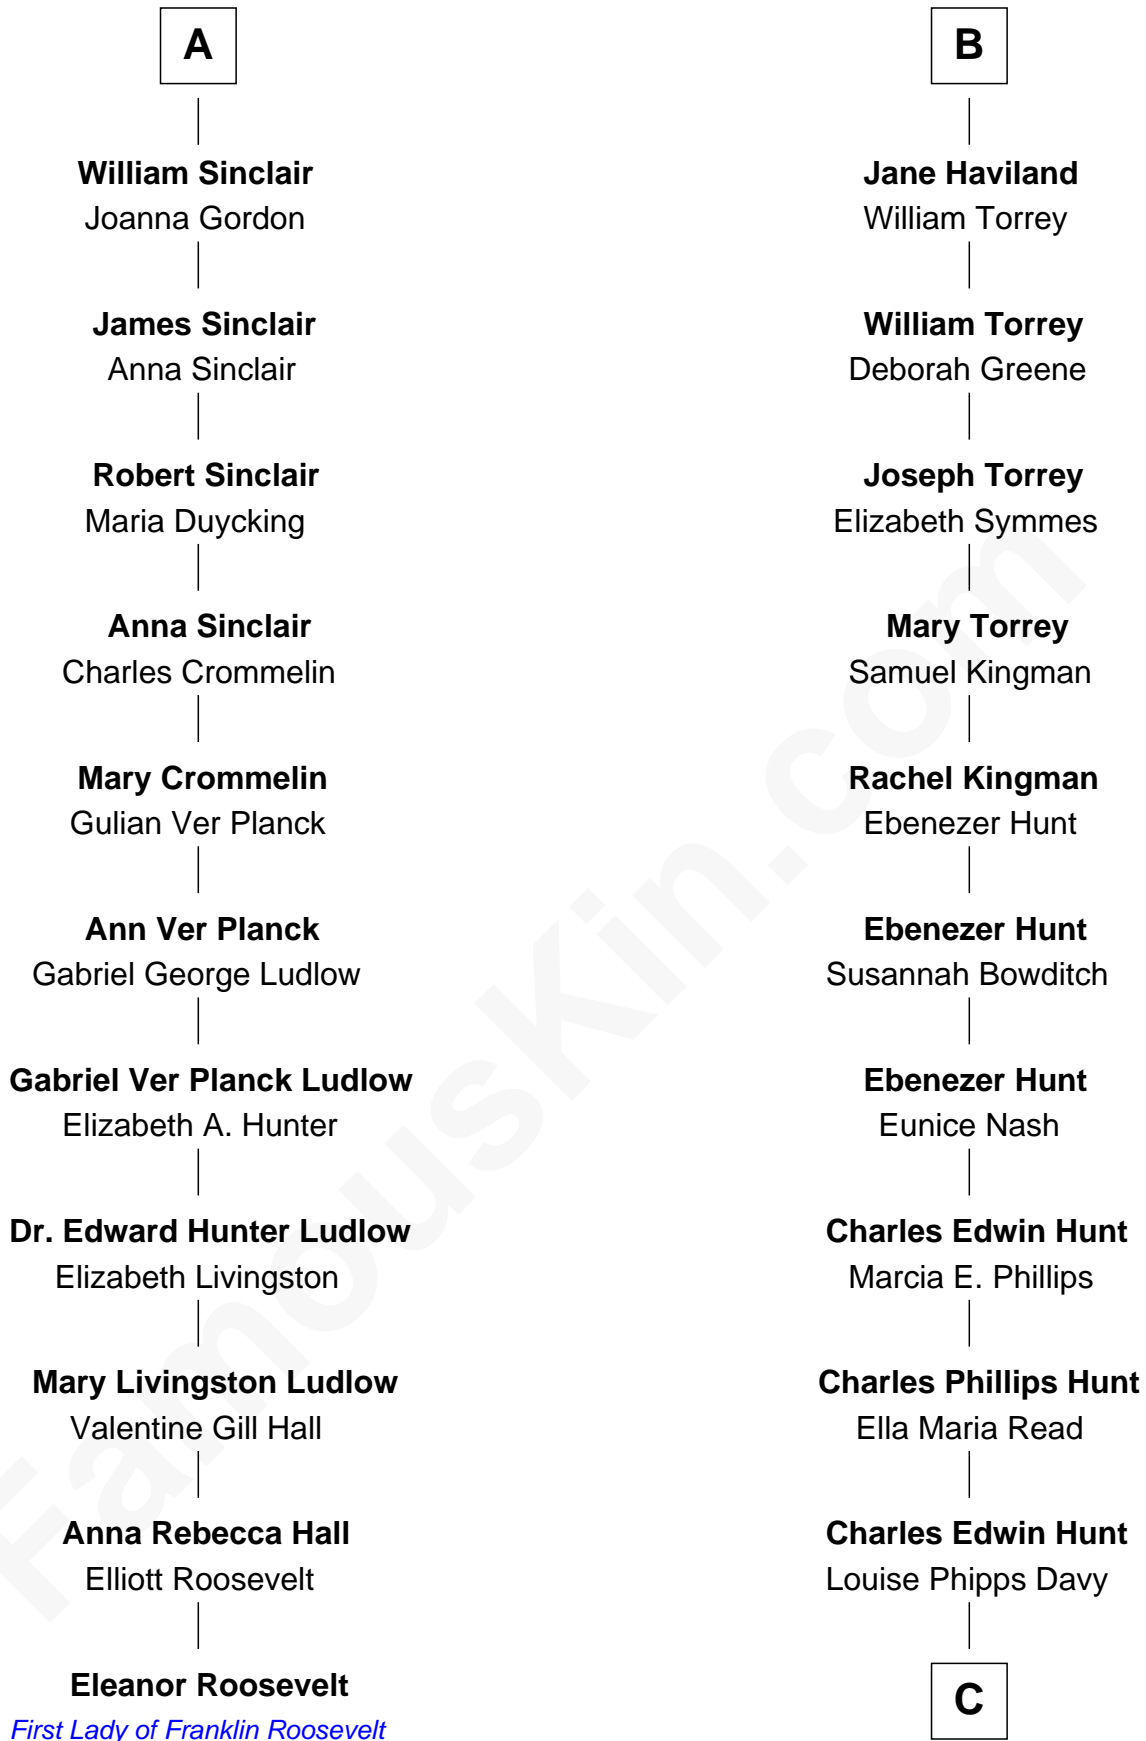

FamousKin.com

Relationship Chart of

Eleanor Roosevelt

First Lady of President Franklin D. Roosevelt

17th cousin 1 time removed of

Linda Hunt

TV and Movie Actress

C