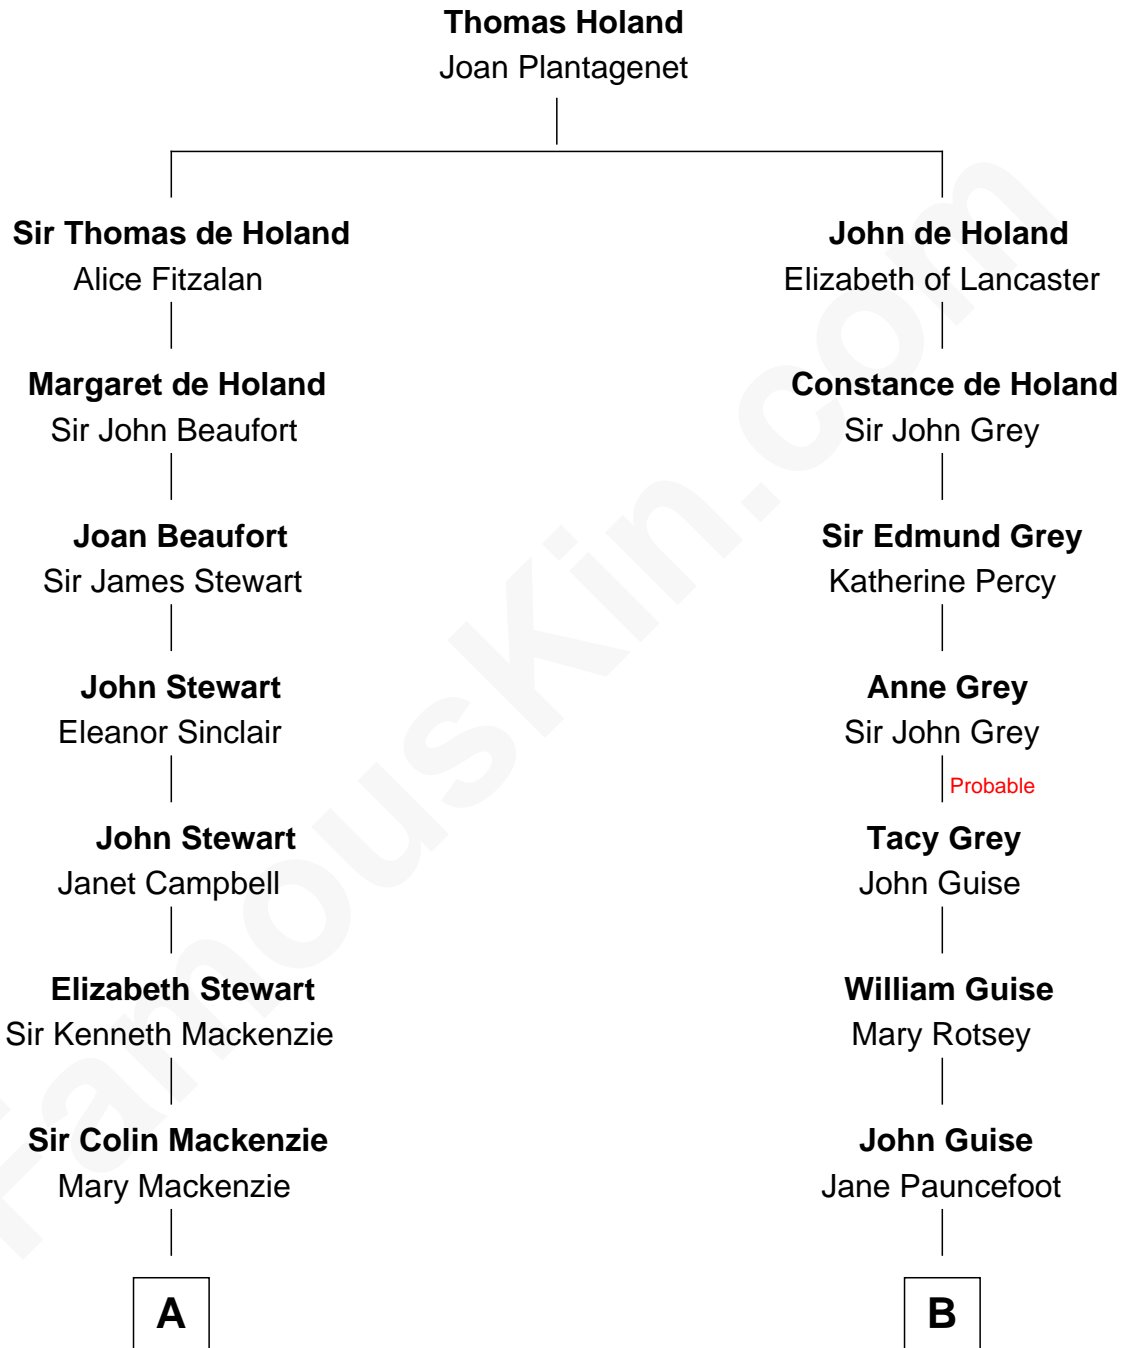

FamousKin.com

Relationship Chart of

Eleanor Roosevelt

First Lady of President Franklin D. Roosevelt

17th cousin 2 times removed of

Linda Hunt

TV and Movie Actress

C