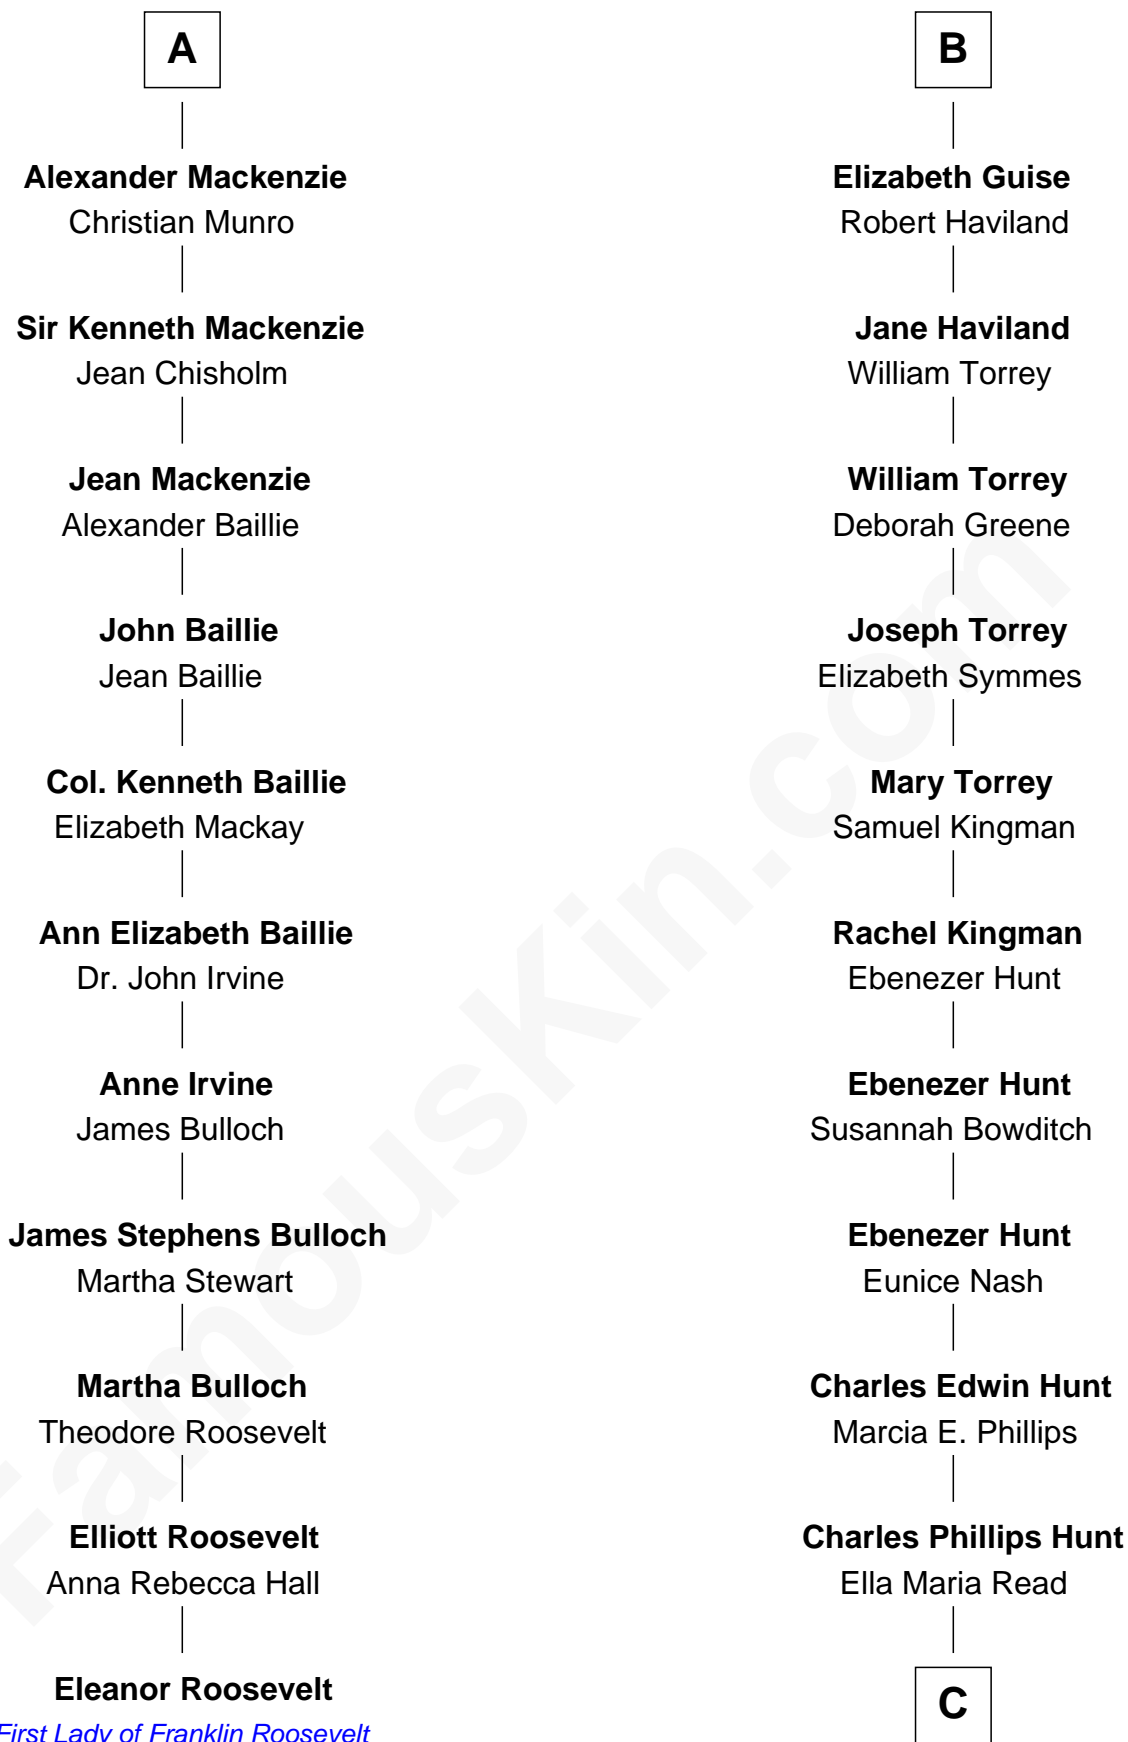

FamousKin.com

Relationship Chart of

Eleanor Roosevelt

First Lady of President Franklin D. Roosevelt

17th cousin 2 times removed of

Linda Hunt

TV and Movie Actress

C