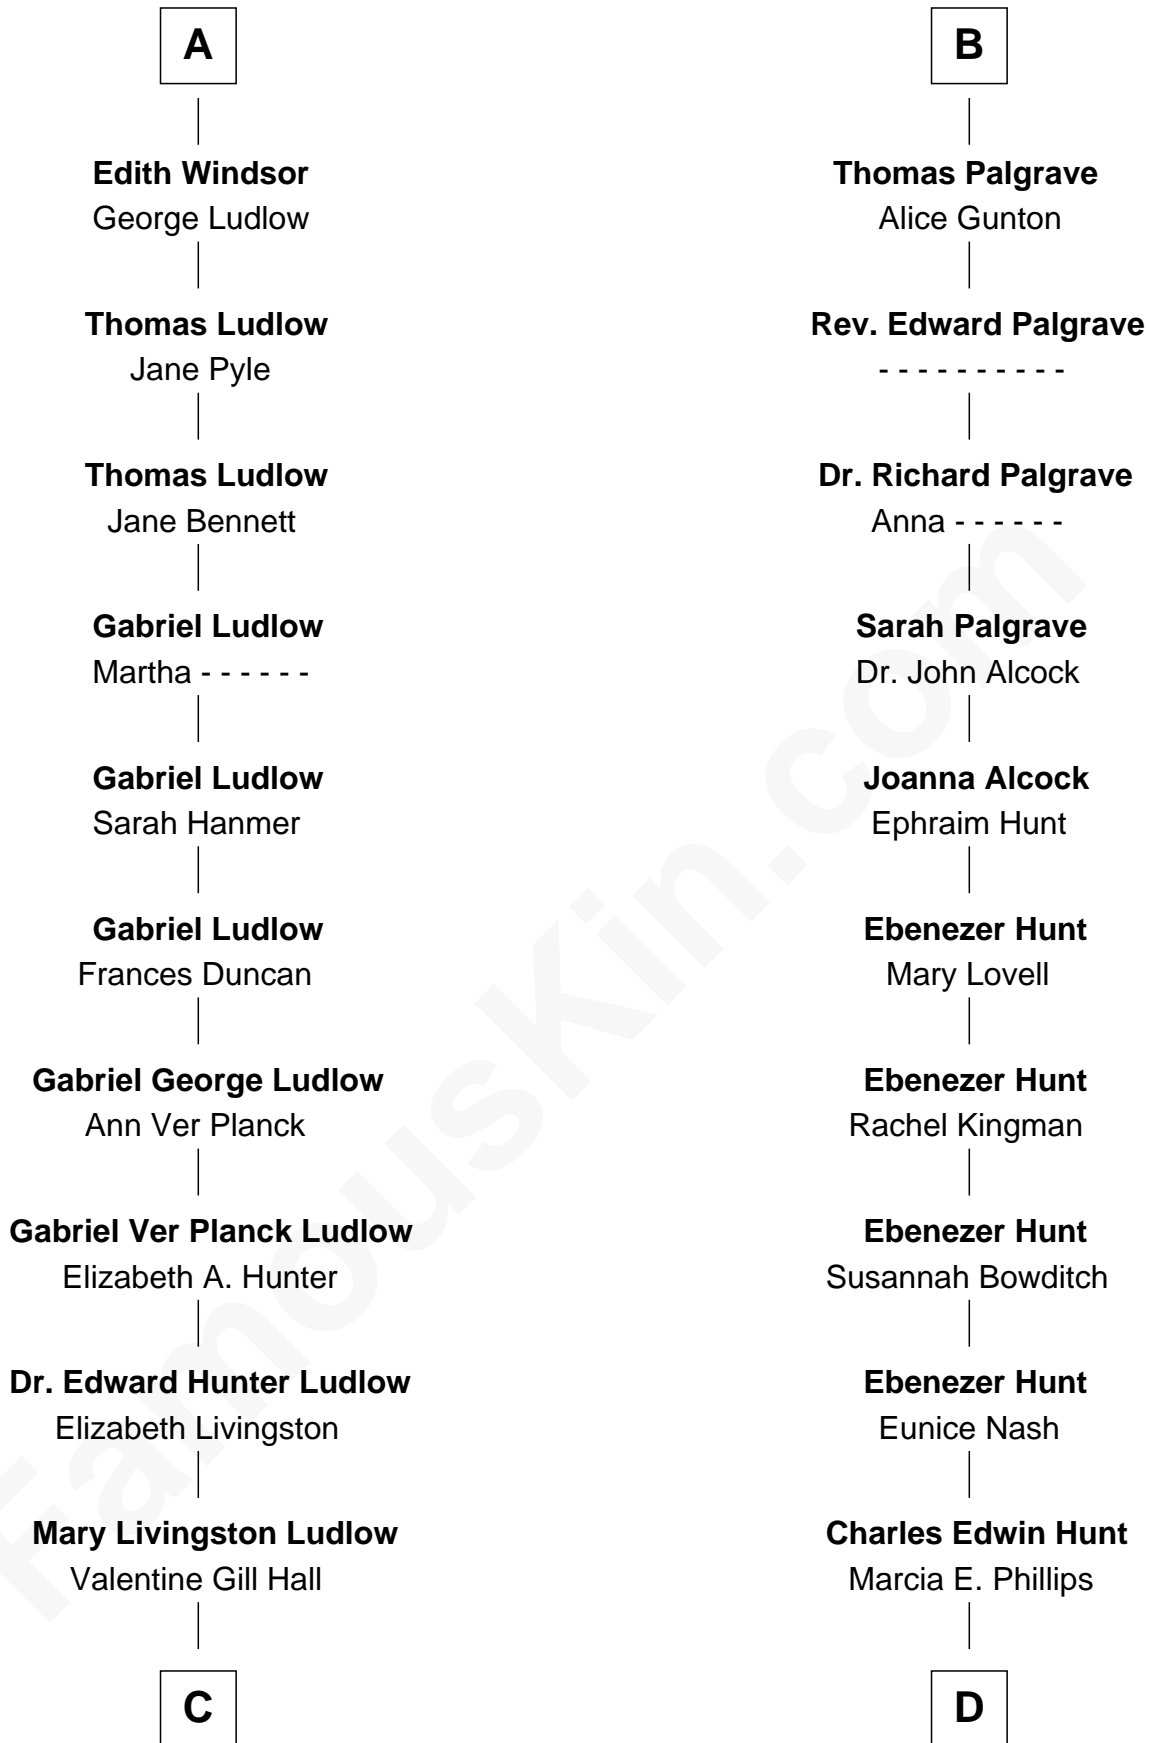

FamousKin.com

Relationship Chart of

Eleanor Roosevelt

First Lady of President Franklin D. Roosevelt

18th cousin 2 times removed of

Linda Hunt

TV and Movie Actress

Humphrey de Bohun
Elizabeth Plantagenet

C

Anna Rebecca Hall
Elliott Roosevelt

Eleanor Roosevelt
First Lady of Franklin Roosevelt

D

Charles Phillips Hunt
Ella Maria Read

Charles Edwin Hunt
Louise Phipps Davy

Raymond Davy Hunt
Elsie R. Doying

Linda Hunt
TV and Movie Actress

FamousKin.com