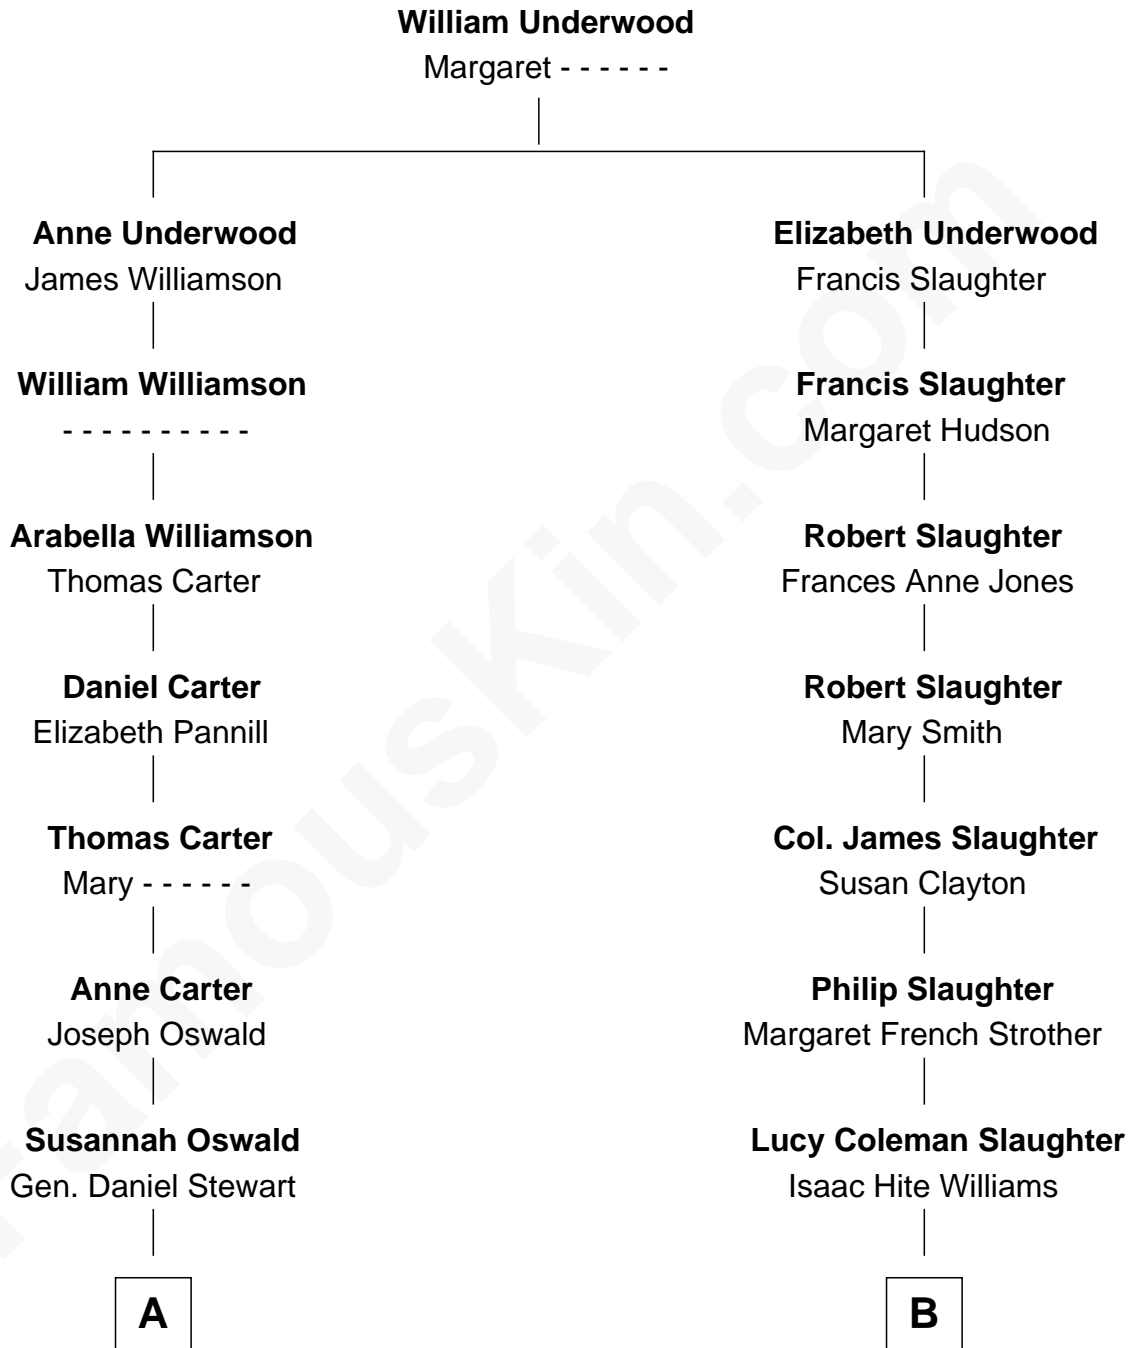

## Relationship Chart of

### Eleanor Roosevelt

*First Lady of President Franklin D. Roosevelt*

10th cousin of

### General George S. Patton

*U.S. Army - World War II*

**A**

**Martha Stewart**  
James Stephens Bulloch

**Martha Bulloch**  
Theodore Roosevelt

**Elliott Roosevelt**  
Anna Rebecca Hall

**Eleanor Roosevelt**  
*First Lady of Franklin Roosevelt*