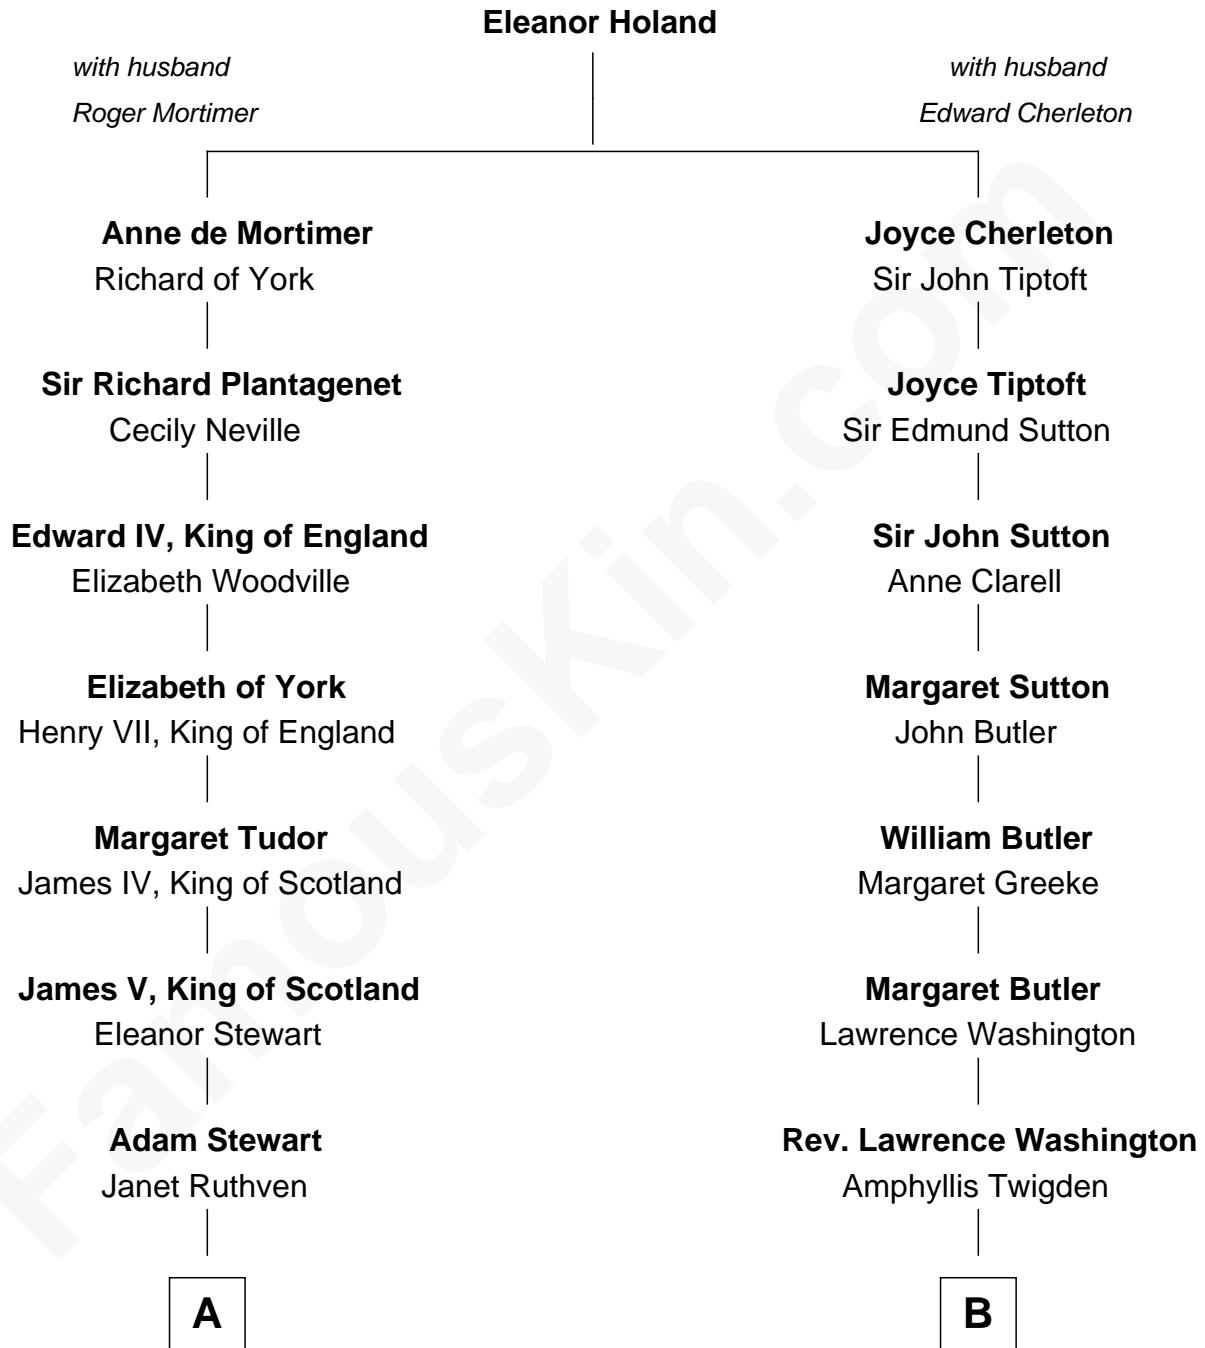

FamousKin.com

Relationship Chart of

Eleanor Roosevelt

First Lady of President Franklin D. Roosevelt

16th cousin 2 times removed of

General George S. Patton

U.S. Army - World War II

C

—
Anna Rebecca Hall

Elliott Roosevelt

—
Eleanor Roosevelt

First Lady of Franklin Roosevelt

FamousKin.com