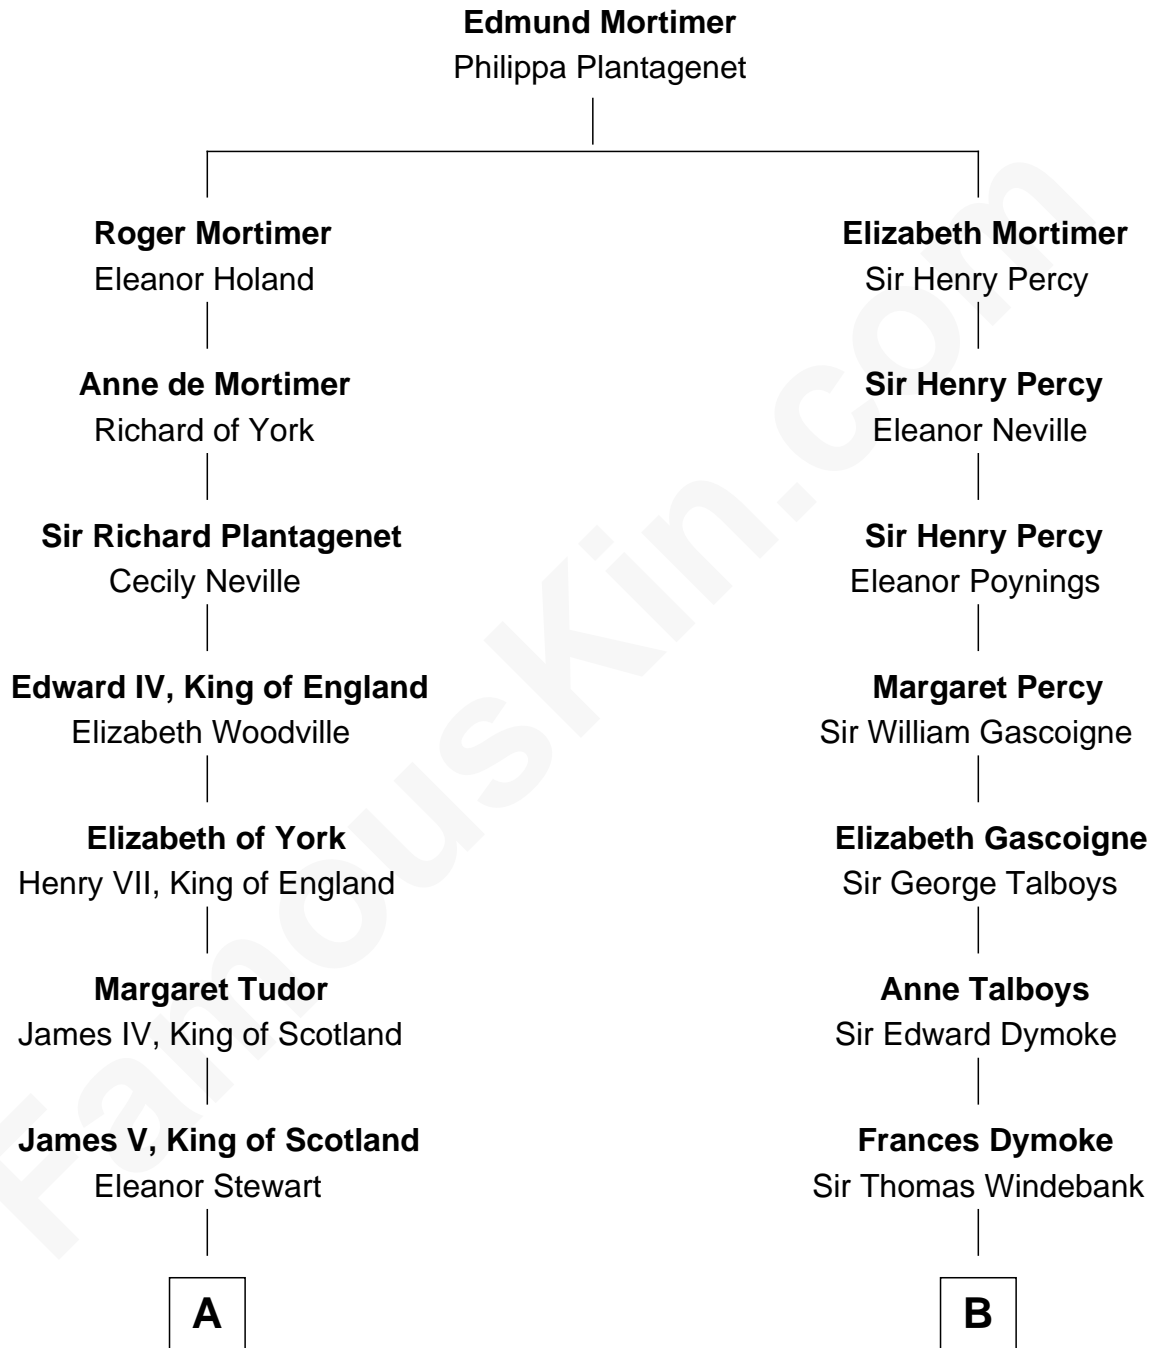

FamousKin.com

Relationship Chart of

Eleanor Roosevelt

First Lady of President Franklin D. Roosevelt

17th cousin 2 times removed of

General George S. Patton

U.S. Army - World War II

C

—
Mary Livingston Ludlow

Valentine Gill Hall

—
Anna Rebecca Hall

Elliott Roosevelt

—
Eleanor Roosevelt

First Lady of Franklin Roosevelt

FamousKin.com