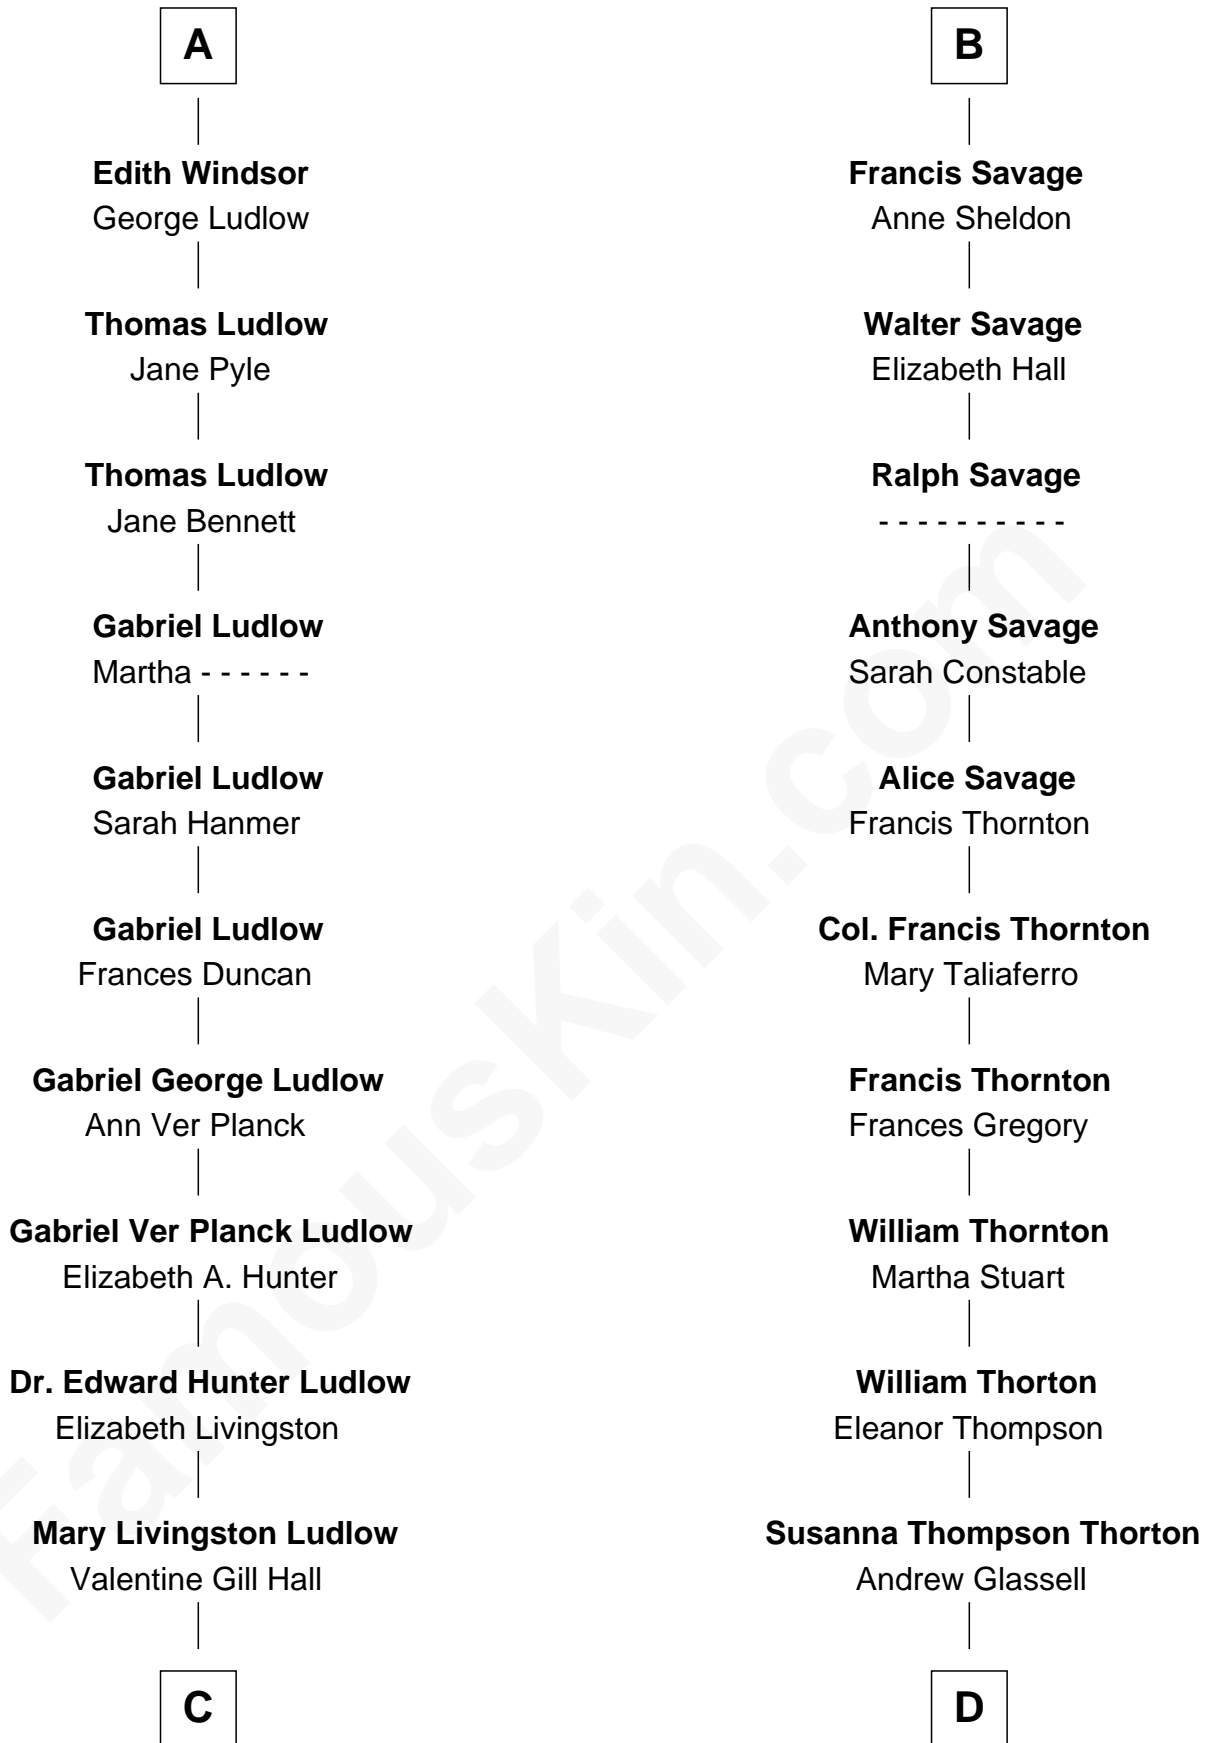

FamousKin.com

Relationship Chart of

Eleanor Roosevelt

First Lady of President Franklin D. Roosevelt

18th cousin 1 time removed of

General George S. Patton

U.S. Army - World War II

Humphrey de Bohun
Elizabeth Plantagenet

C

Anna Rebecca Hall
Elliott Roosevelt

Eleanor Roosevelt
First Lady of Franklin Roosevelt

D

Susan Thornton Glassell
George Smith Patton

George Smith Patton
Ruth Wilson

General George S. Patton
U.S. Army - World War II