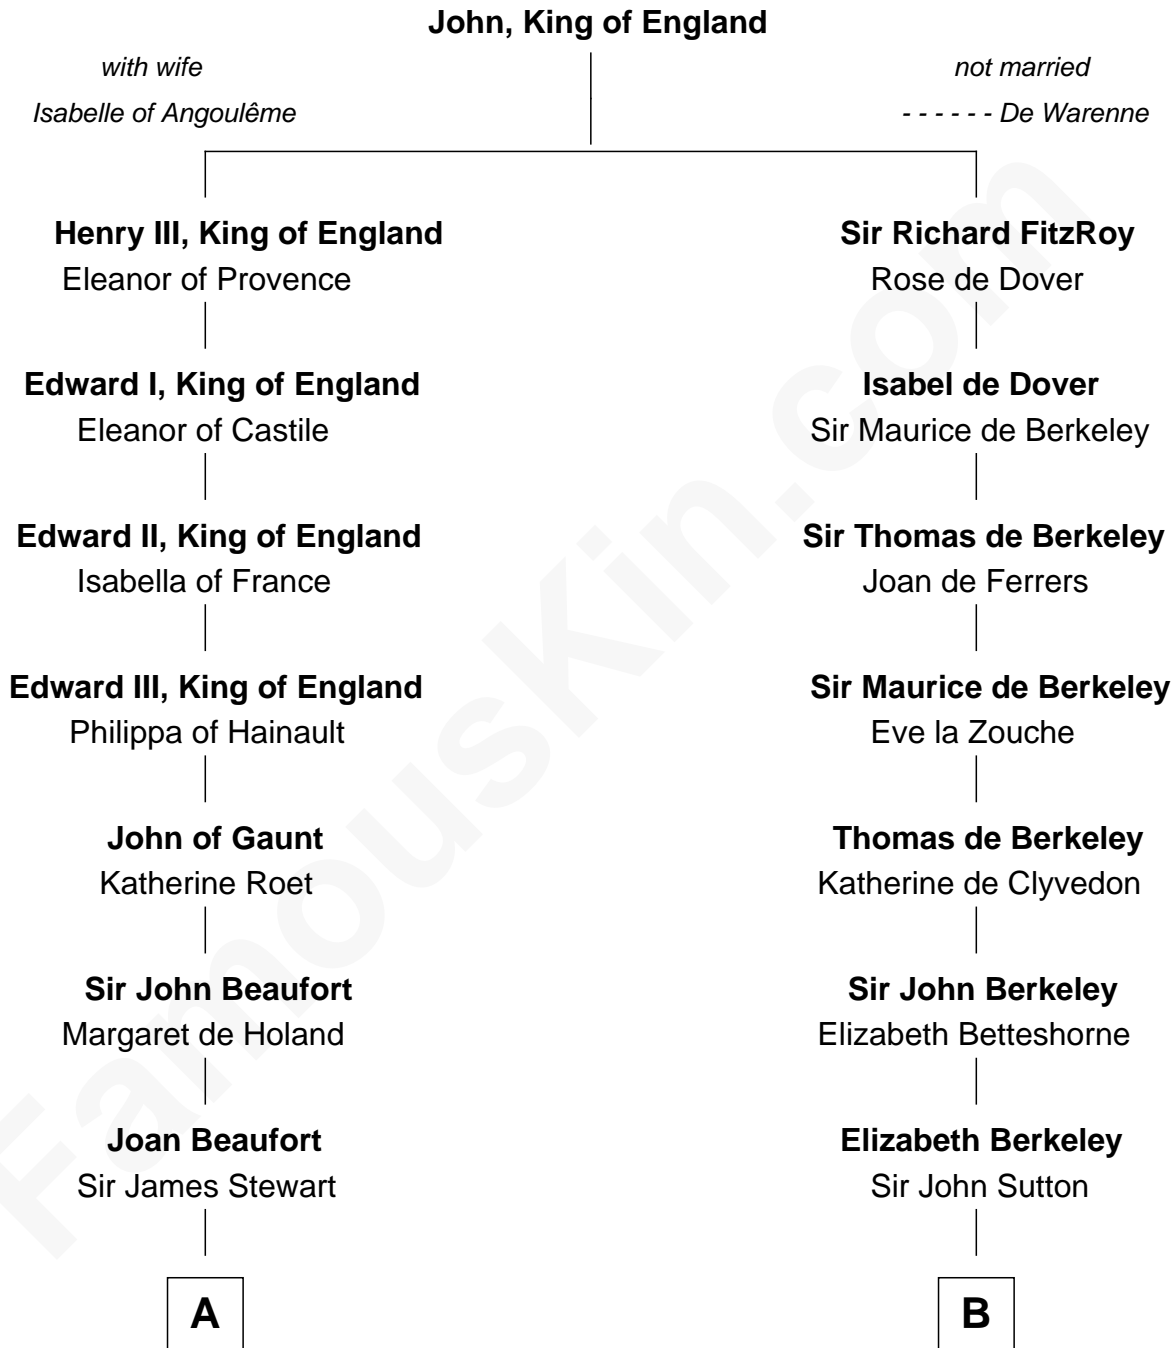

## Relationship Chart of

### Eleanor Roosevelt

*First Lady of President Franklin D. Roosevelt*

21st cousin of

### Lizzie Borden

*Accused Murderess*

**C**

**Anne Irvine**  
James Bulloch

**James Stephens Bulloch**  
Martha Stewart

**Martha Bulloch**  
Theodore Roosevelt

**Elliott Roosevelt**  
Anna Rebecca Hall

**Eleanor Roosevelt**  
*First Lady of Franklin Roosevelt*