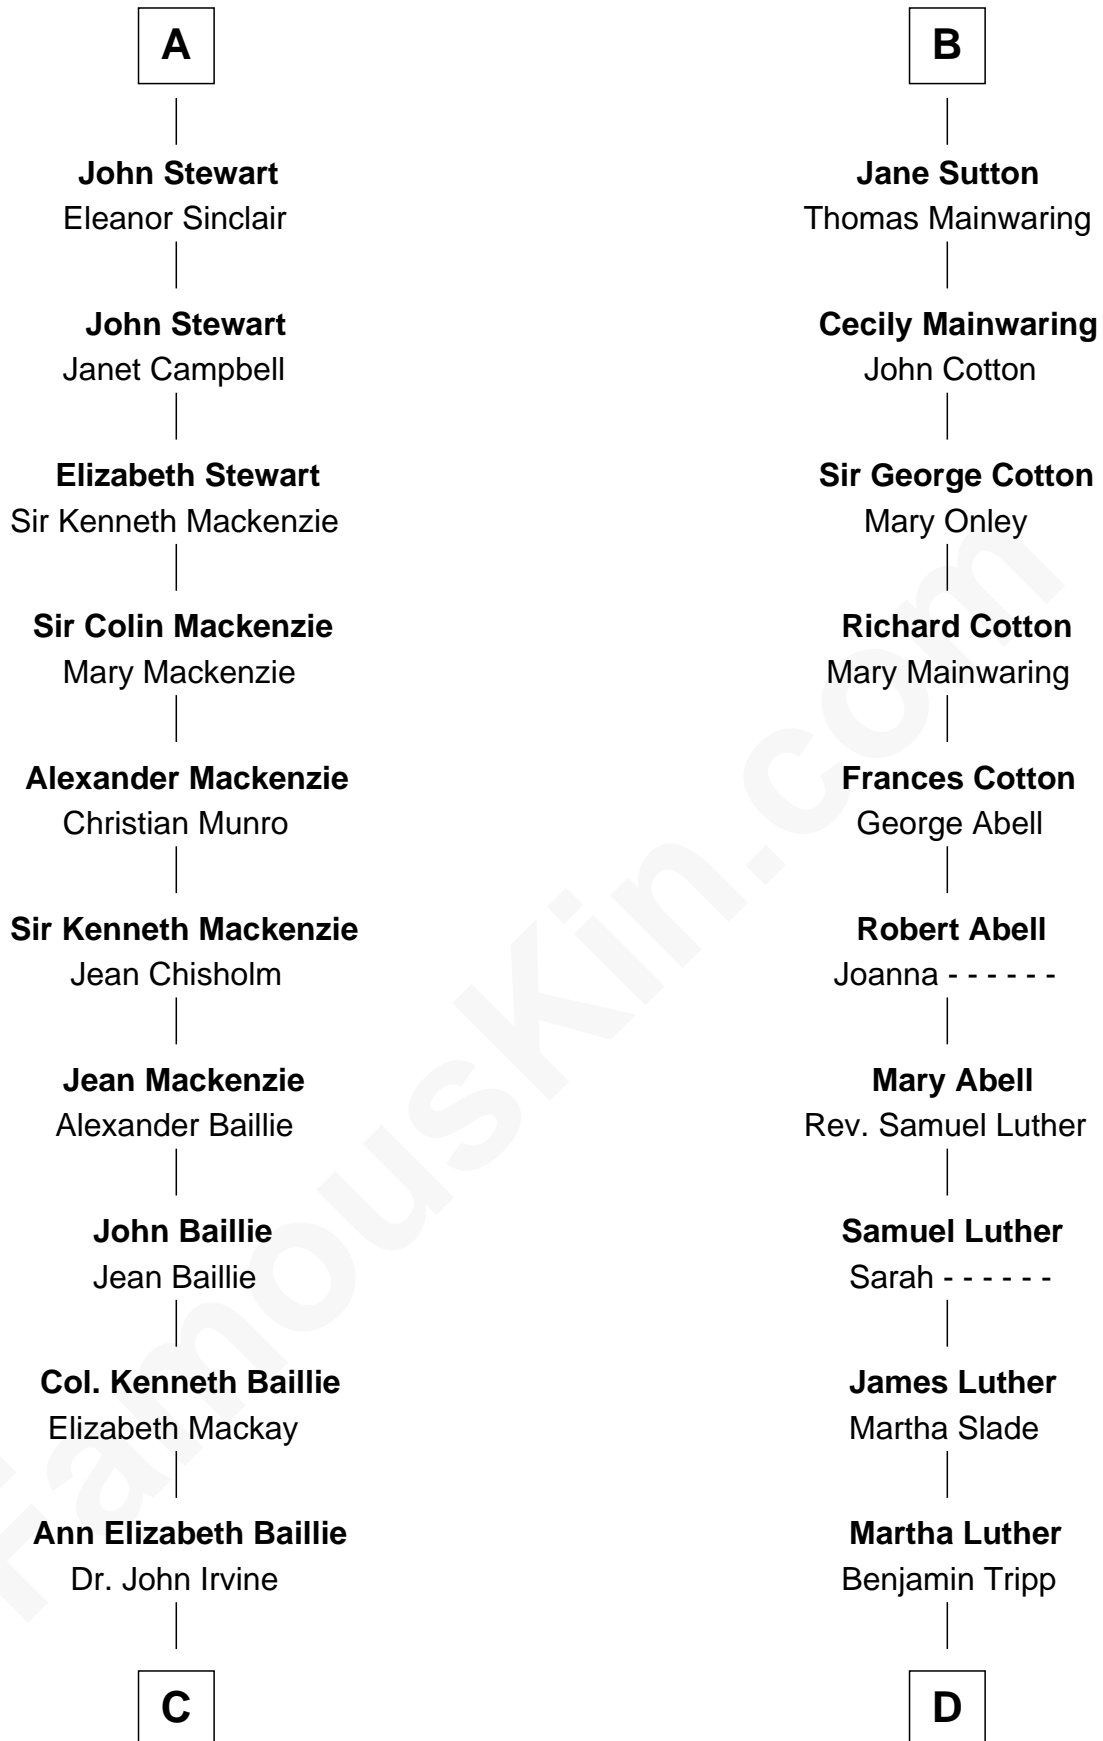

## Relationship Chart of

### Eleanor Roosevelt

*First Lady of President Franklin D. Roosevelt*

21st cousin of

### Lizzie Borden

*Accused Murderess*

**C**

**Anne Irvine**  
James Bulloch

**James Stephens Bulloch**  
Martha Stewart

**Martha Bulloch**  
Theodore Roosevelt

**Elliott Roosevelt**  
Anna Rebecca Hall

**Eleanor Roosevelt**  
*First Lady of Franklin Roosevelt*

**D**

**Susanna Tripp**  
John Vinnicum

**Sarah L. Vinnicum**  
Joseph Morse

**Anthony Morse**  
Rhoda Morrison

**Sarah Anthony Morse**  
Andrew Jackson Borden

**Lizzie Borden**  
*Accused Murderess*