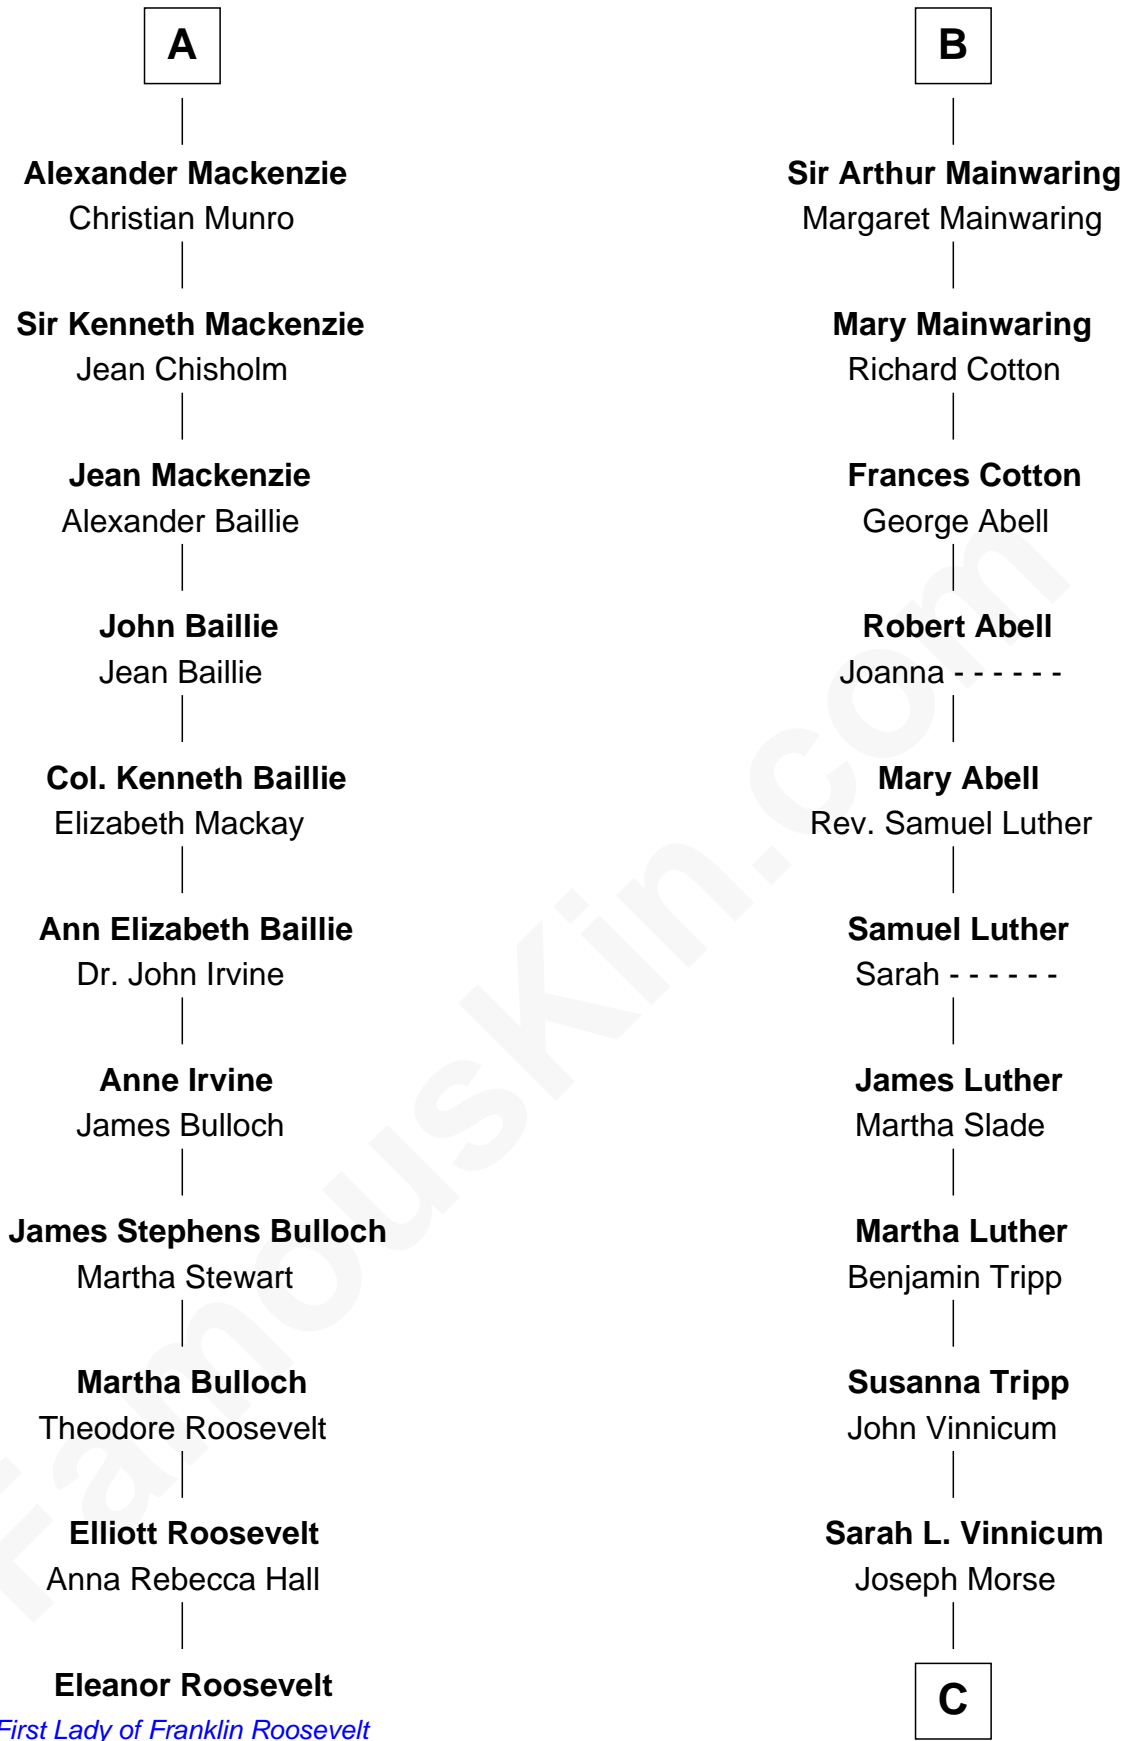

FamousKin.com

Relationship Chart of

Eleanor Roosevelt

First Lady of President Franklin D. Roosevelt

17th cousin 2 times removed of

Lizzie Borden

Accused Murderess

Richard Fitzalan
Eleanor Plantagenet

A

Sir Richard Fitzalan
Elizabeth de Bohun

Joan Fitzalan
Sir William Beauchamp

Joan Beauchamp
James Butler

Elizabeth Butler
John Talbot

Ann Talbot
Sir Henry Vernon

Elizabeth Vernon
Sir Robert Corbet

Dorothy Corbet
Sir Richard Mainwaring

B

C

Anthony Morse

Rhoda Morrison

Sarah Anthony Morse

Andrew Jackson Borden

Lizzie Borden

Accused Murderess