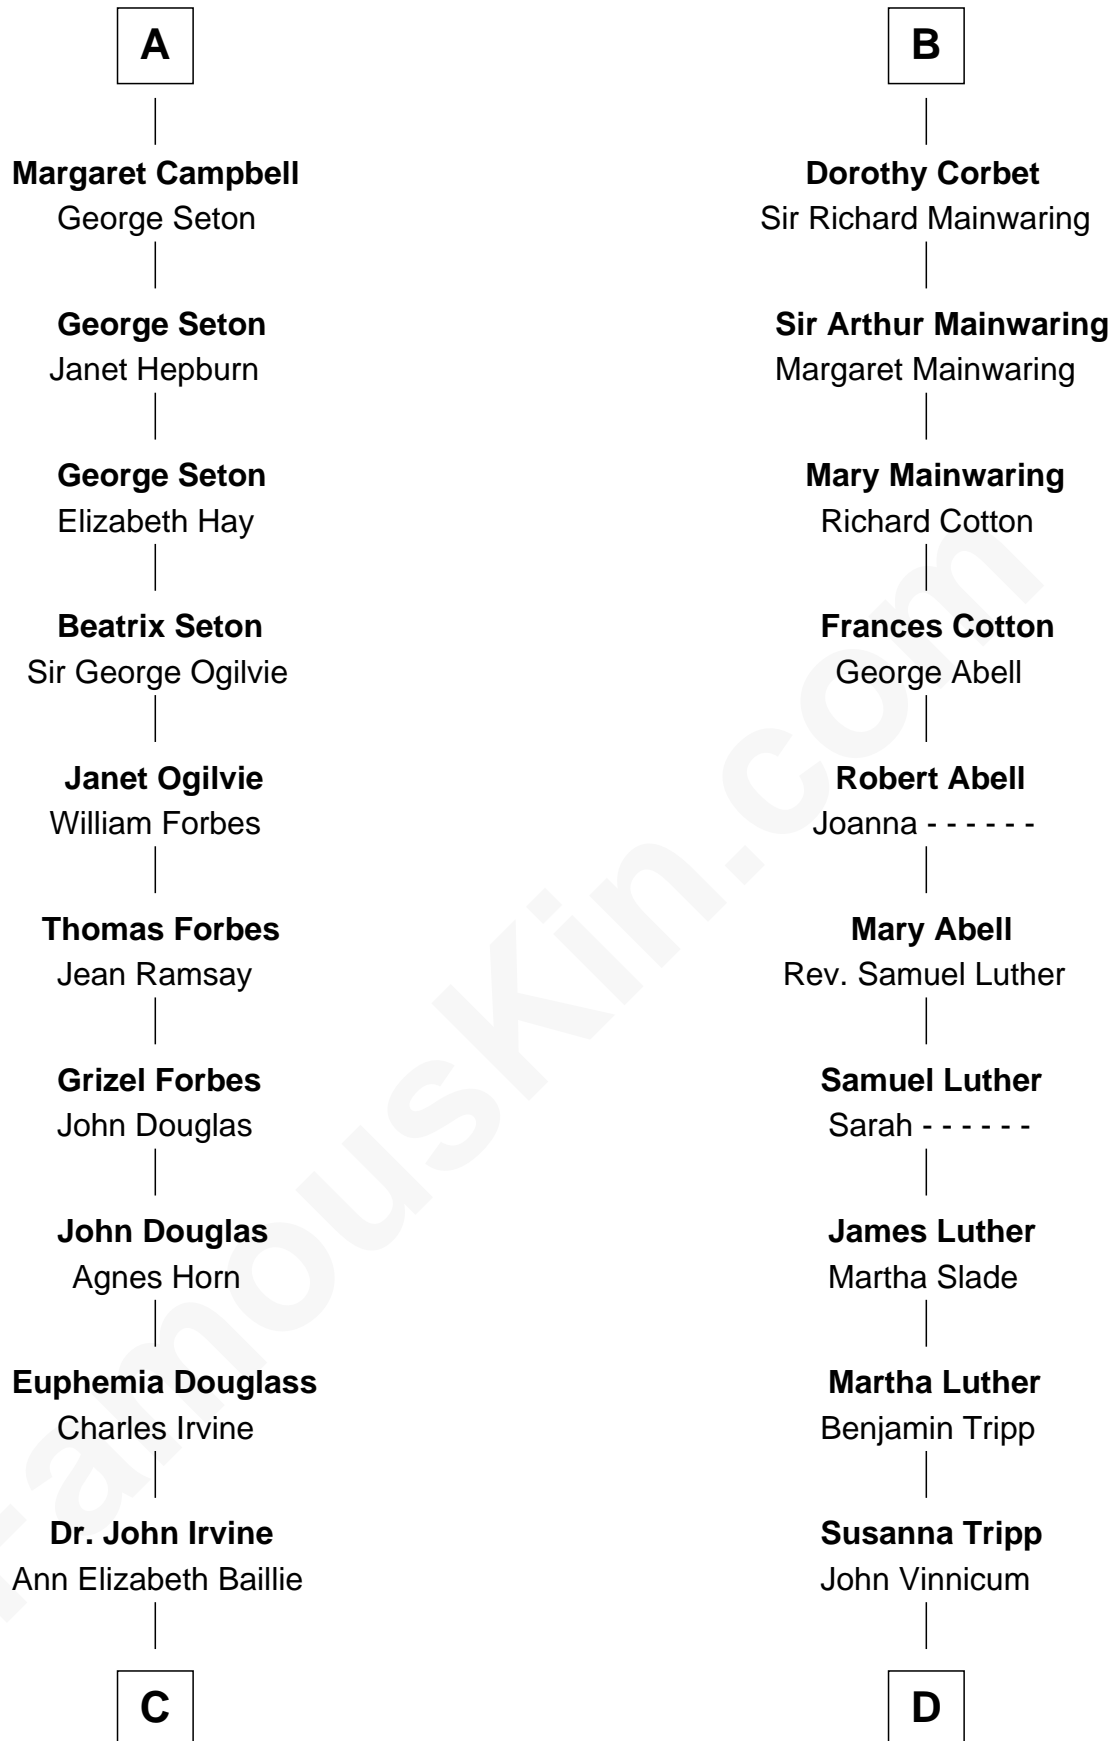

FamousKin.com

Relationship Chart of

Eleanor Roosevelt

First Lady of President Franklin D. Roosevelt

20th cousin 1 time removed of

Lizzie Borden

Accused Murderess

Sir Richard de Burgh

Margaret - - - - -

Elizabeth de Burgh
Robert I, King of Scotland

Matilda Bruce
Thomas Isaac

Joan Isaac
John de Ergadia

Isabel de Ergadia
Sir John Stewart

Sir Robert Stewart
Joan Stewart

John Stewart
Fingula of the Isles

Elizabeth Vernon
Sir Robert Corbet

B

C

Anne Irvine
James Bulloch

James Stephens Bulloch
Martha Stewart

Martha Bulloch
Theodore Roosevelt

Elliott Roosevelt
Anna Rebecca Hall

Eleanor Roosevelt
First Lady of Franklin Roosevelt