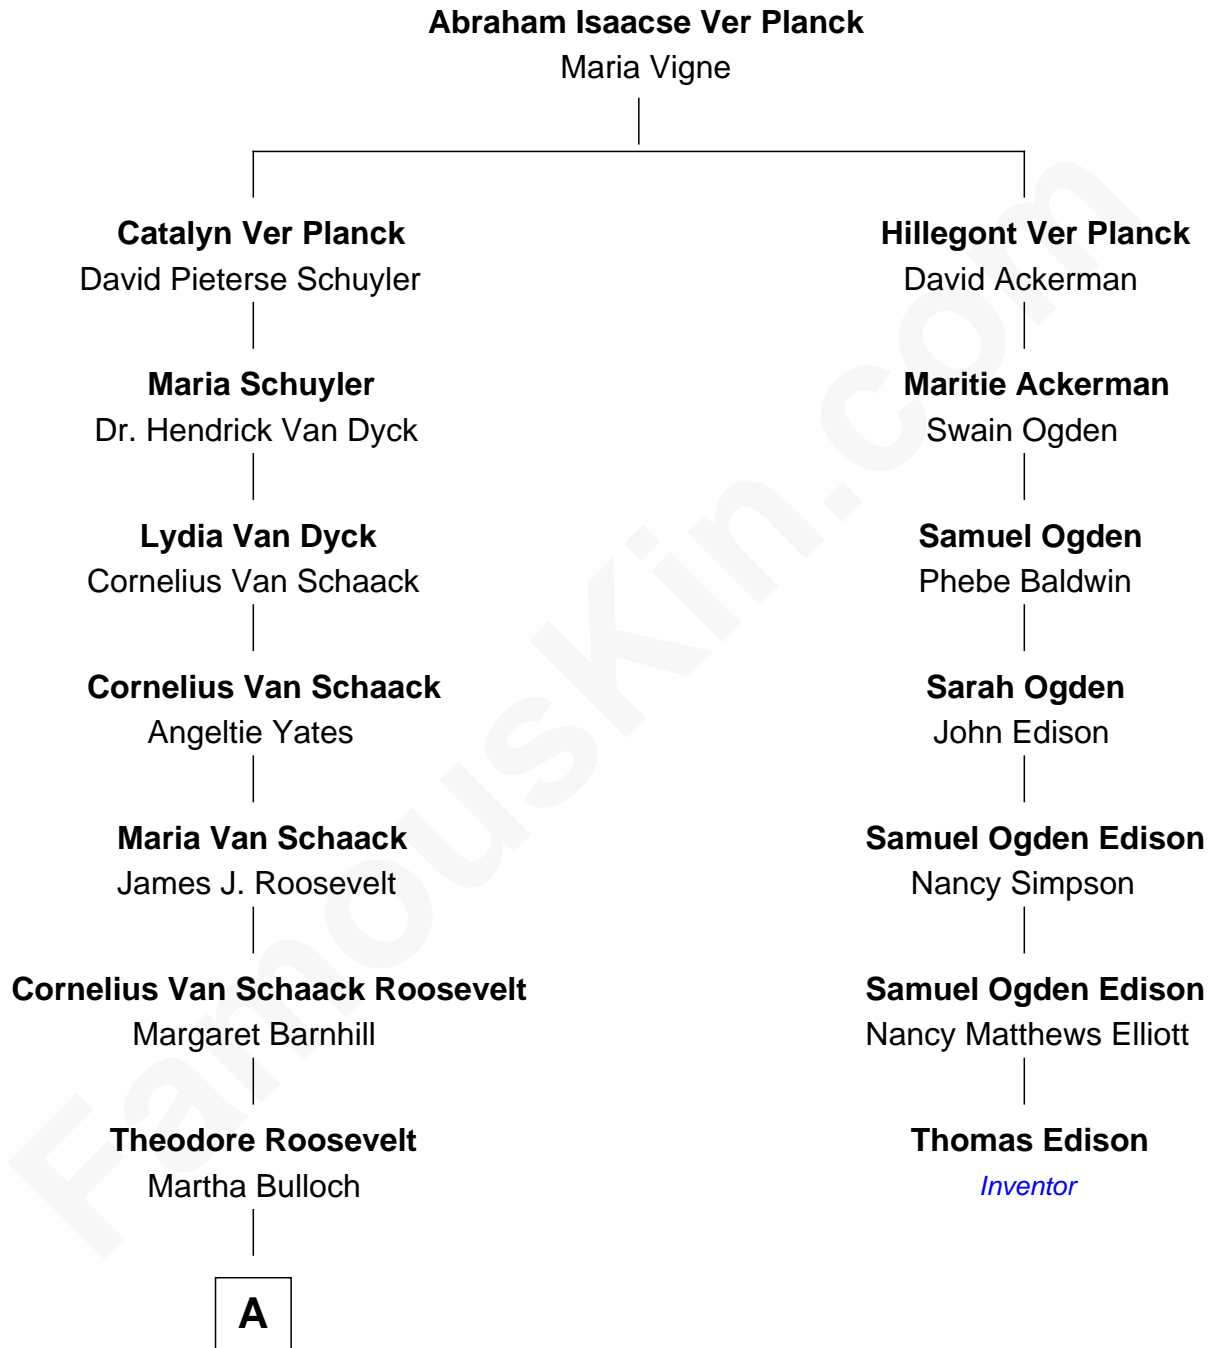

FamousKin.com

Relationship Chart of

Eleanor Roosevelt

First Lady of President Franklin D. Roosevelt

6th cousin 2 times removed of

Thomas Edison

Inventor

A

—
Elliott Roosevelt
Anna Rebecca Hall

—
Eleanor Roosevelt
First Lady of Franklin Roosevelt

FamousKin.com