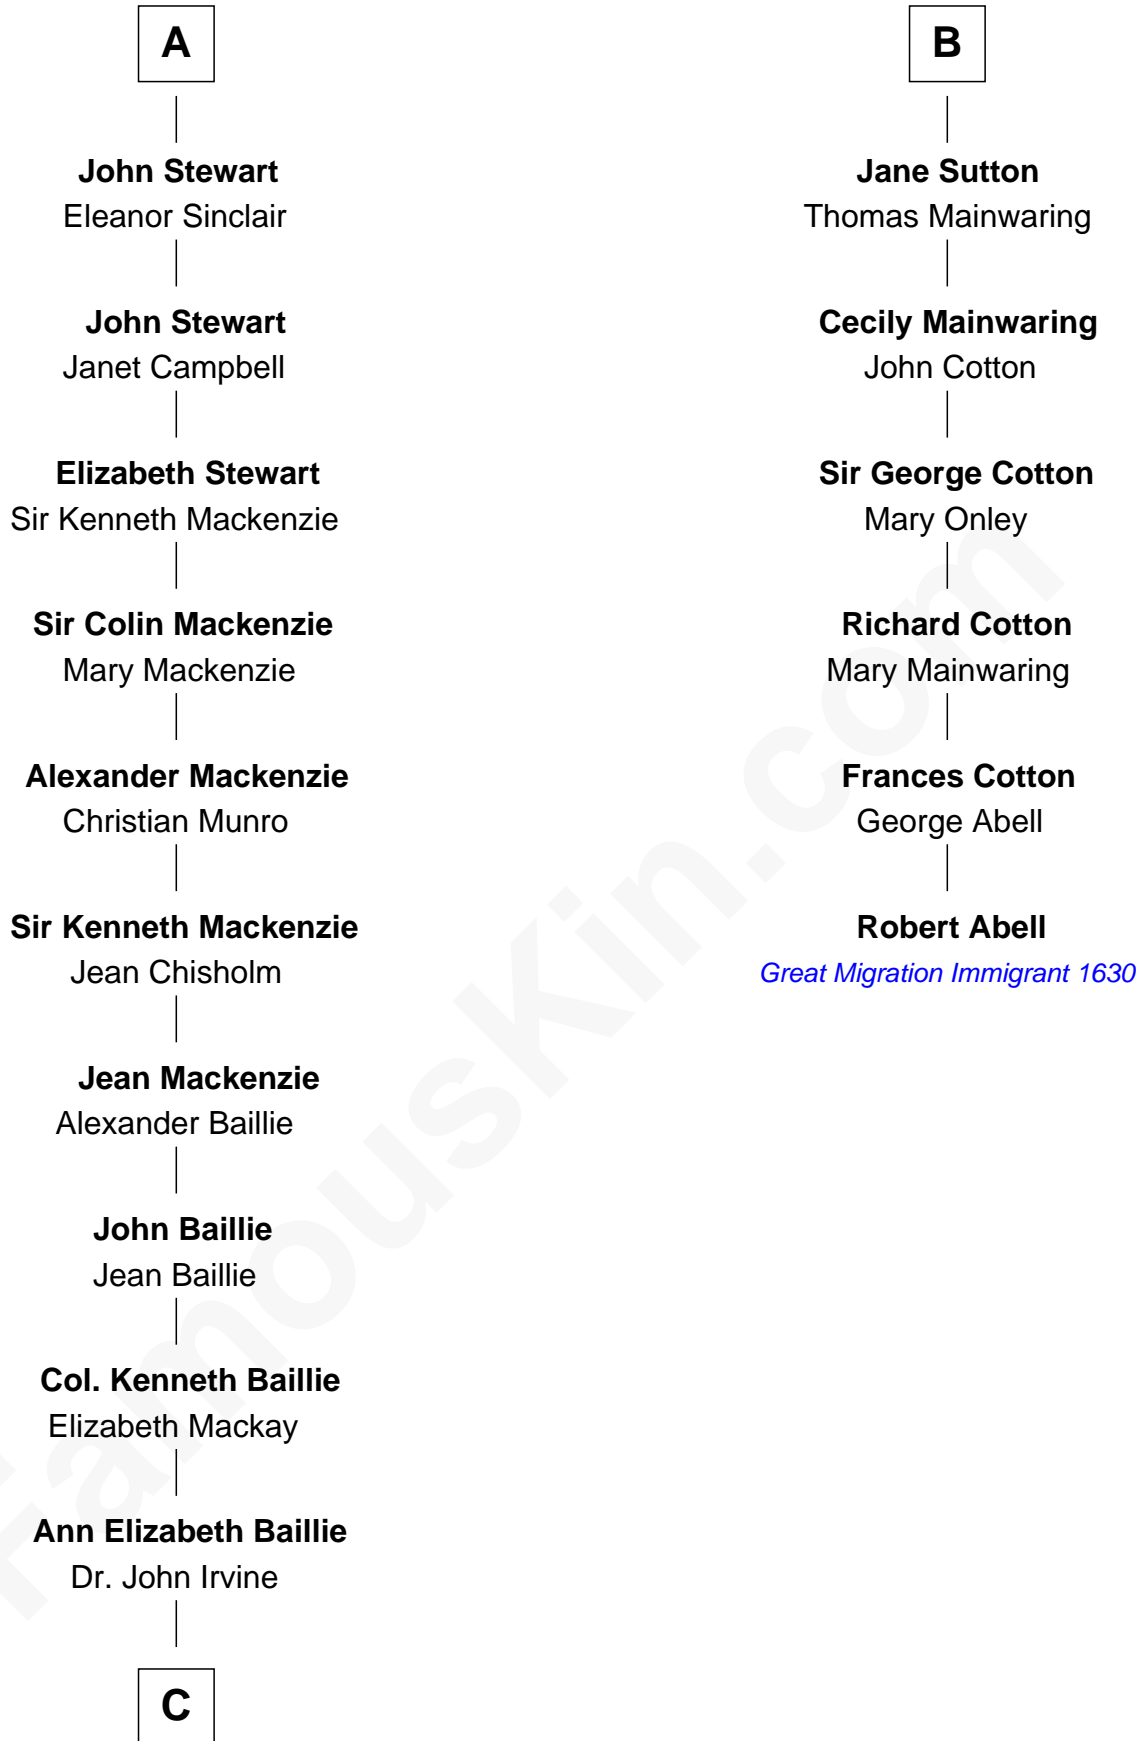

FamousKin.com

Relationship Chart of

Eleanor Roosevelt

First Lady of President Franklin D. Roosevelt

12th cousin 9 times removed of

Robert Abell

(c1605 - 1663) Great Migration Immigrant 1630

C

Anne Irvine
James Bulloch

James Stephens Bulloch
Martha Stewart

Martha Bulloch
Theodore Roosevelt

Elliott Roosevelt
Anna Rebecca Hall

Eleanor Roosevelt
First Lady of Franklin Roosevelt

FamousKin.com