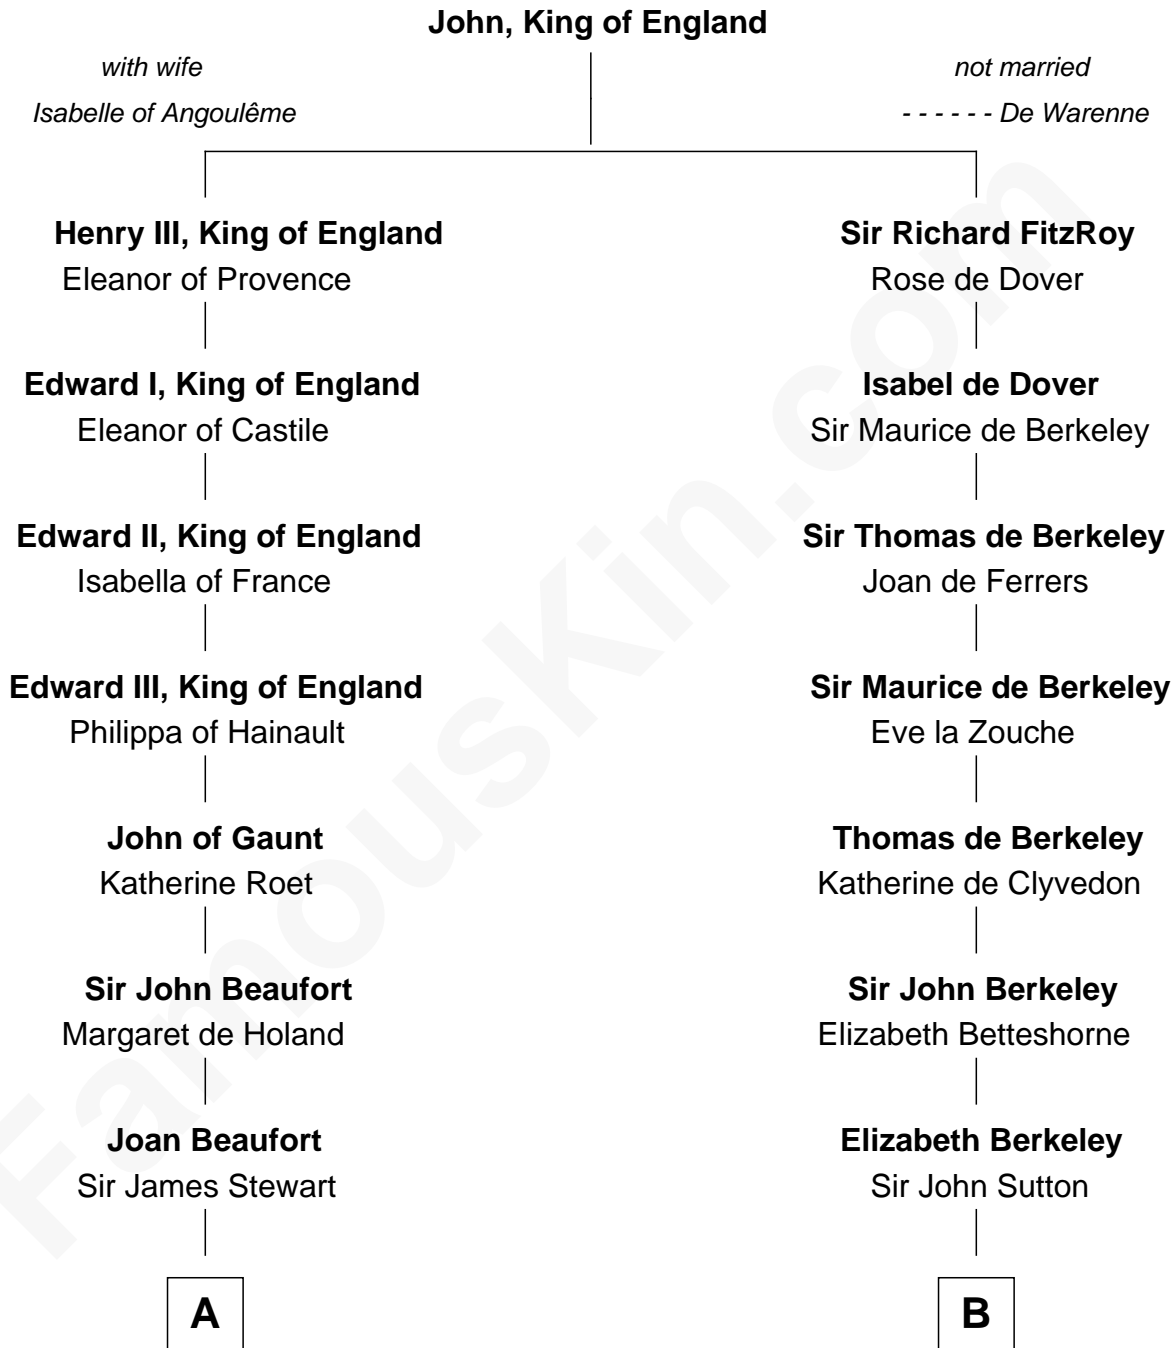

FamousKin.com

Relationship Chart of

Eleanor Roosevelt

First Lady of President Franklin D. Roosevelt

12th cousin 9 times removed of

Robert Abell

(c1605 - 1663) Great Migration Immigrant 1630

C

Anne Irvine
James Bulloch

James Stephens Bulloch
Martha Stewart

Martha Bulloch
Theodore Roosevelt

Elliott Roosevelt
Anna Rebecca Hall

Eleanor Roosevelt
First Lady of Franklin Roosevelt

FamousKin.com