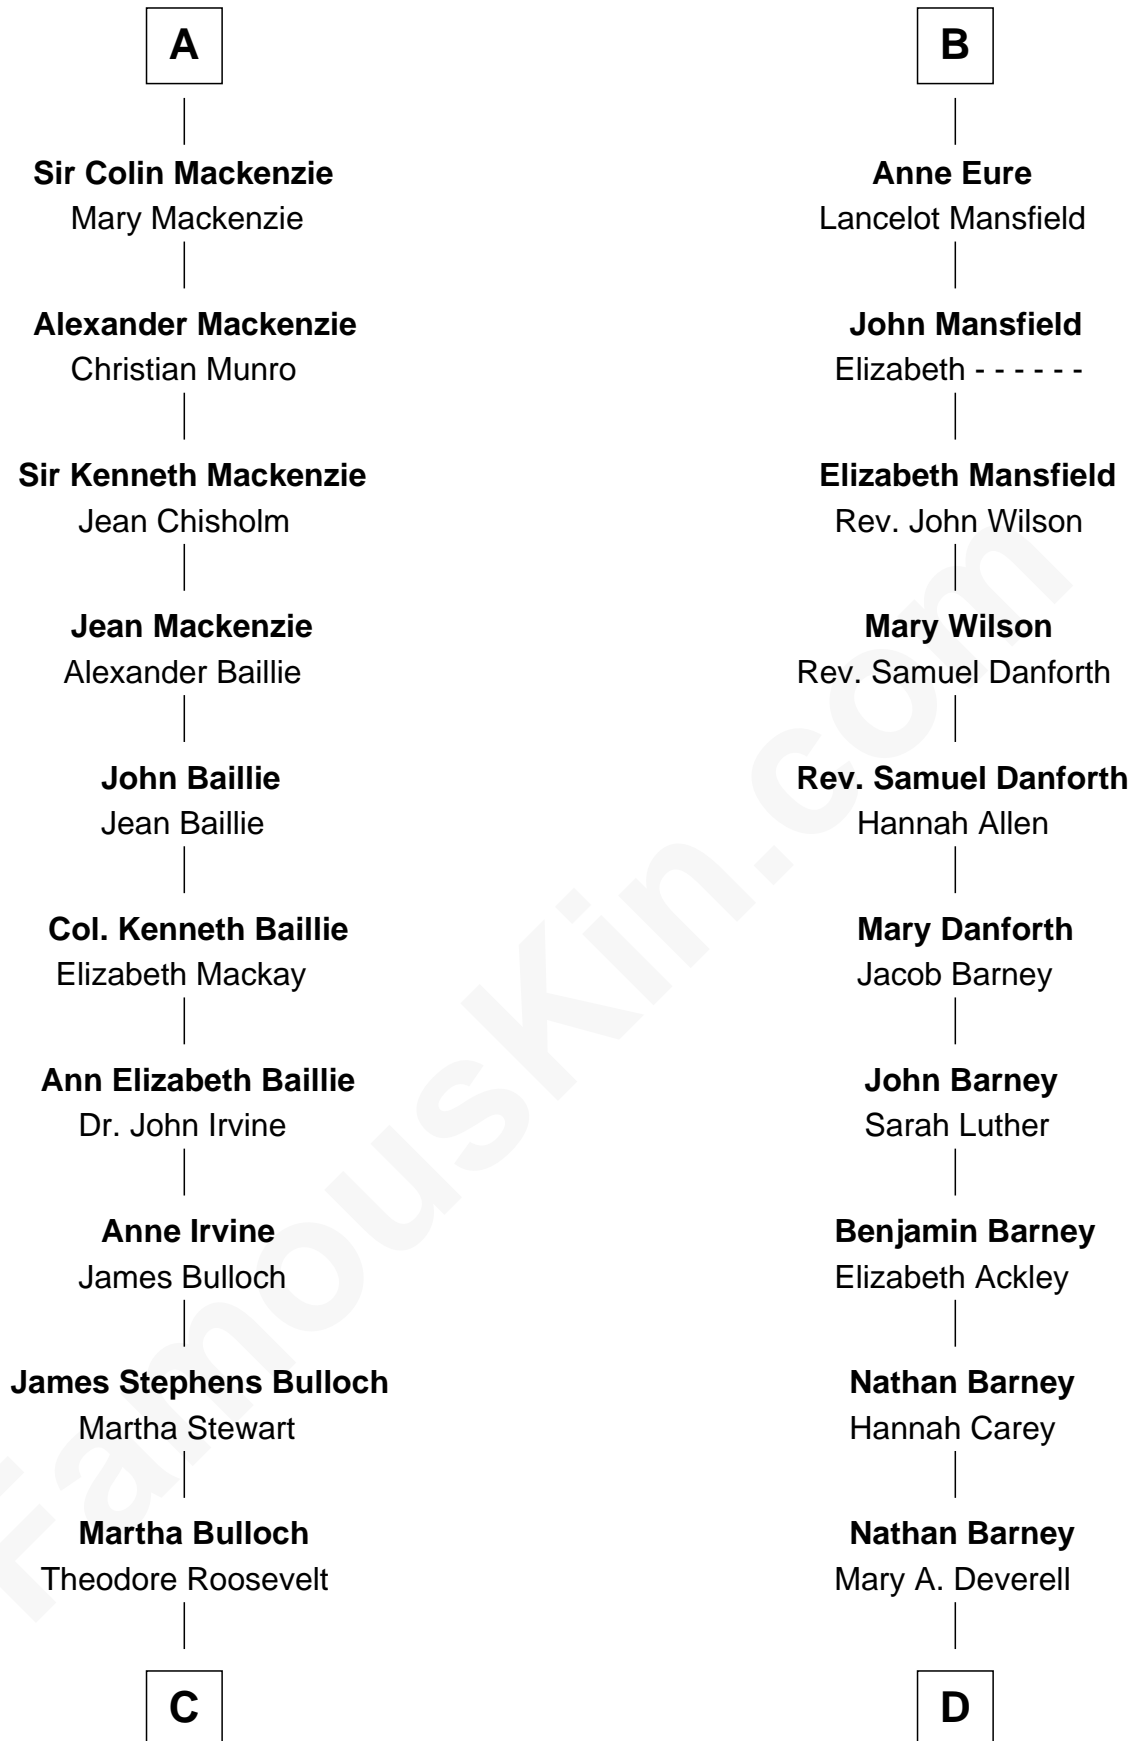

FamousKin.com

Relationship Chart of

Eleanor Roosevelt

First Lady of President Franklin D. Roosevelt

18th cousin 1 time removed of

Elizabeth Montgomery
TV Actress - "Bewitched"

Edmund Fitzalan
 Alice de Warenne

C

Elliott Roosevelt
Anna Rebecca Hall

Eleanor Roosevelt
First Lady of Franklin Roosevelt

D

Mary Weed Barney
Henry Montgomery

Henry Montgomery
Elizabeth Bryan Allen

Elizabeth Montgomery
TV Actress - "Bewitched"