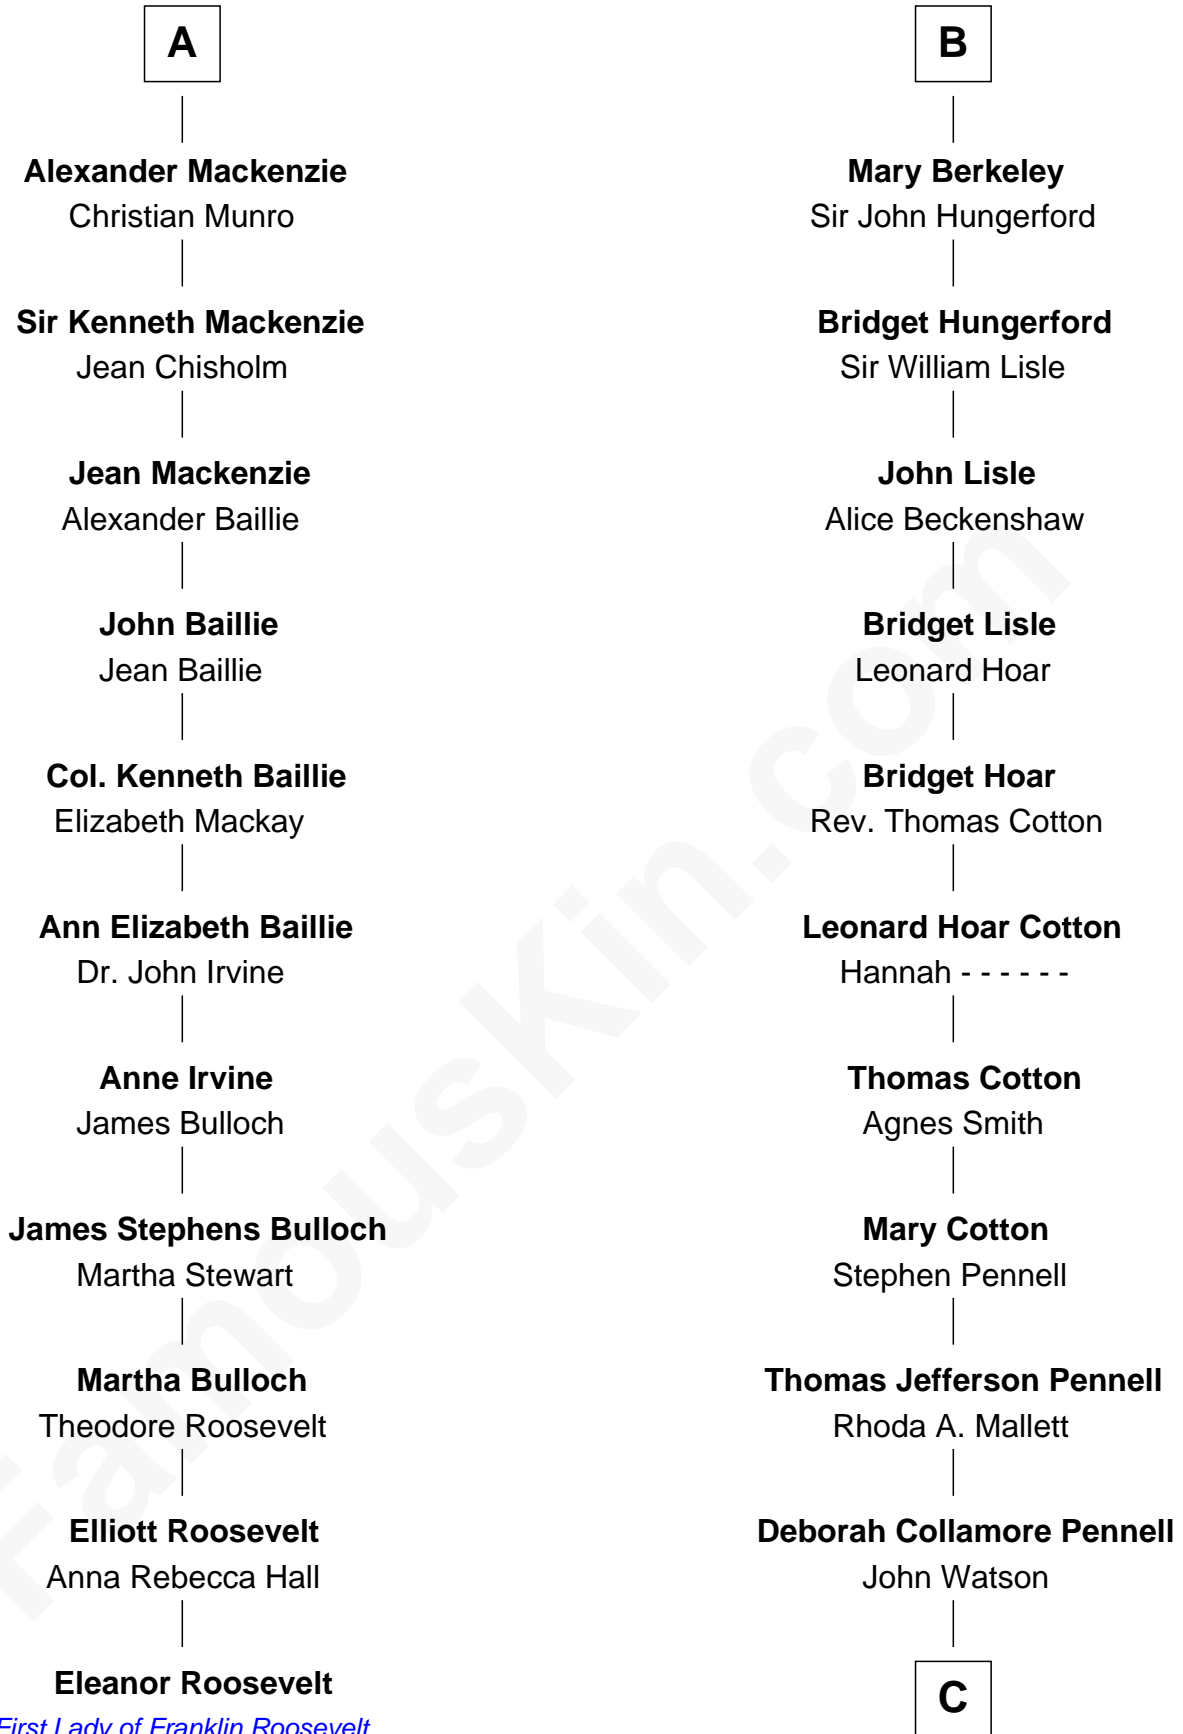

## Relationship Chart of

### Eleanor Roosevelt

*First Lady of President Franklin D. Roosevelt*

17th cousin 3 times removed of

### Warren Buffett

*Chairman & CEO, Berkshire Hathaway*

**C**

—  
**Susan Ann Watson**

Ford Bela Barber

—  
**Stella Frances Barber**

John Ammon Stahl

—  
**Leila Stahl**