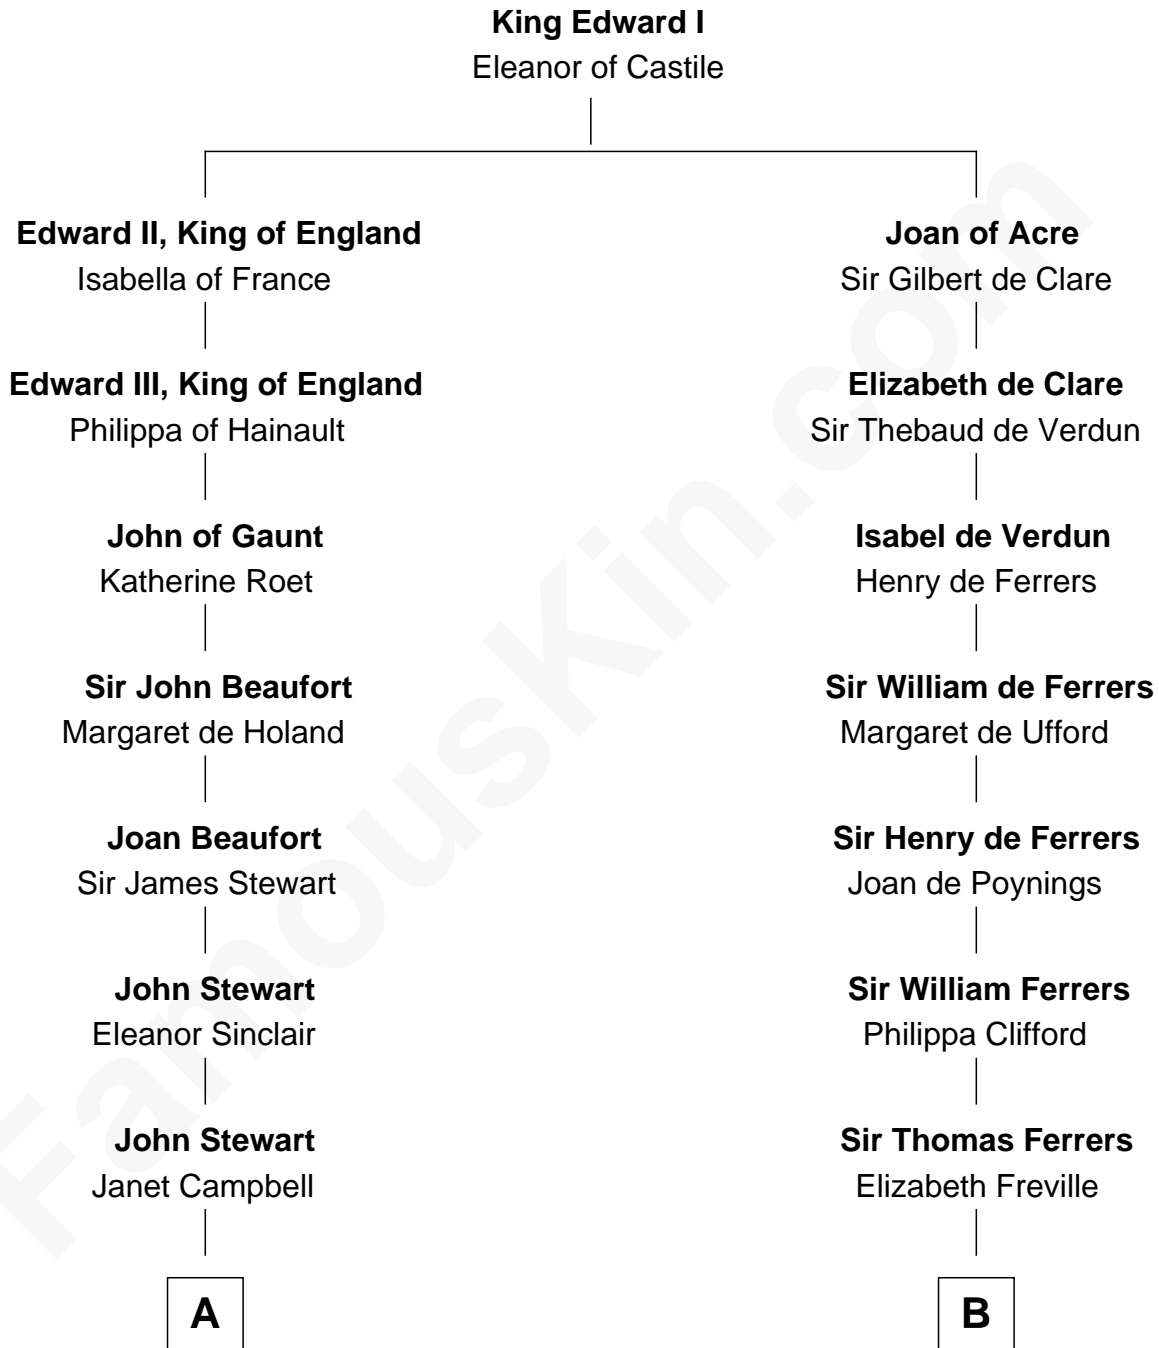

FamousKin.com

Relationship Chart of

Eleanor Roosevelt

First Lady of President Franklin D. Roosevelt

19th cousin of

Susan B. Anthony

Women's Rights Advocate

C

Martha Bulloch
Theodore Roosevelt

Elliott Roosevelt
Anna Rebecca Hall

Eleanor Roosevelt
First Lady of Franklin Roosevelt

D

Humphrey Anthony
Hannah Lapham

Daniel Anthony
Lucy Read

Susan B. Anthony
Women's Rights Advocate