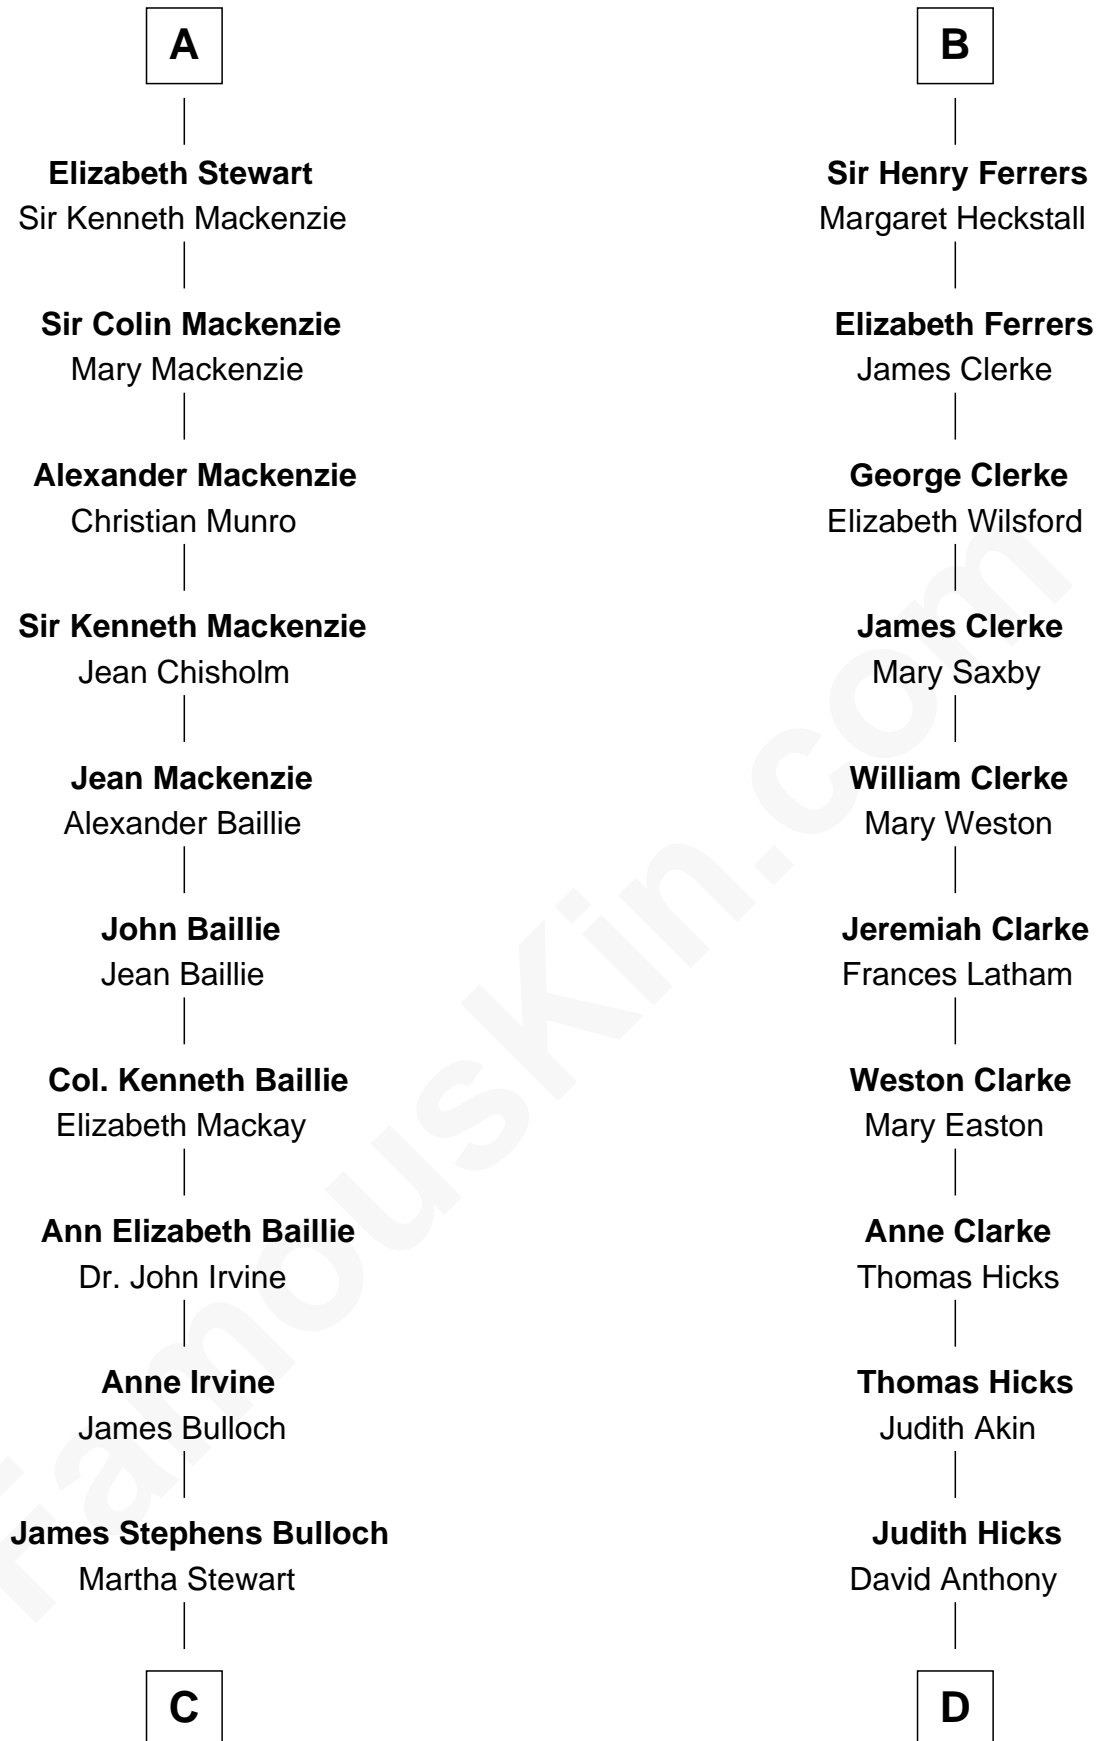

FamousKin.com

Relationship Chart of

Eleanor Roosevelt

First Lady of President Franklin D. Roosevelt

19th cousin of

Susan B. Anthony

Women's Rights Advocate

C

Martha Bulloch
Theodore Roosevelt

Elliott Roosevelt
Anna Rebecca Hall

Eleanor Roosevelt
First Lady of Franklin Roosevelt

D

Humphrey Anthony
Hannah Lapham

Daniel Anthony
Lucy Read

Susan B. Anthony
Women's Rights Advocate