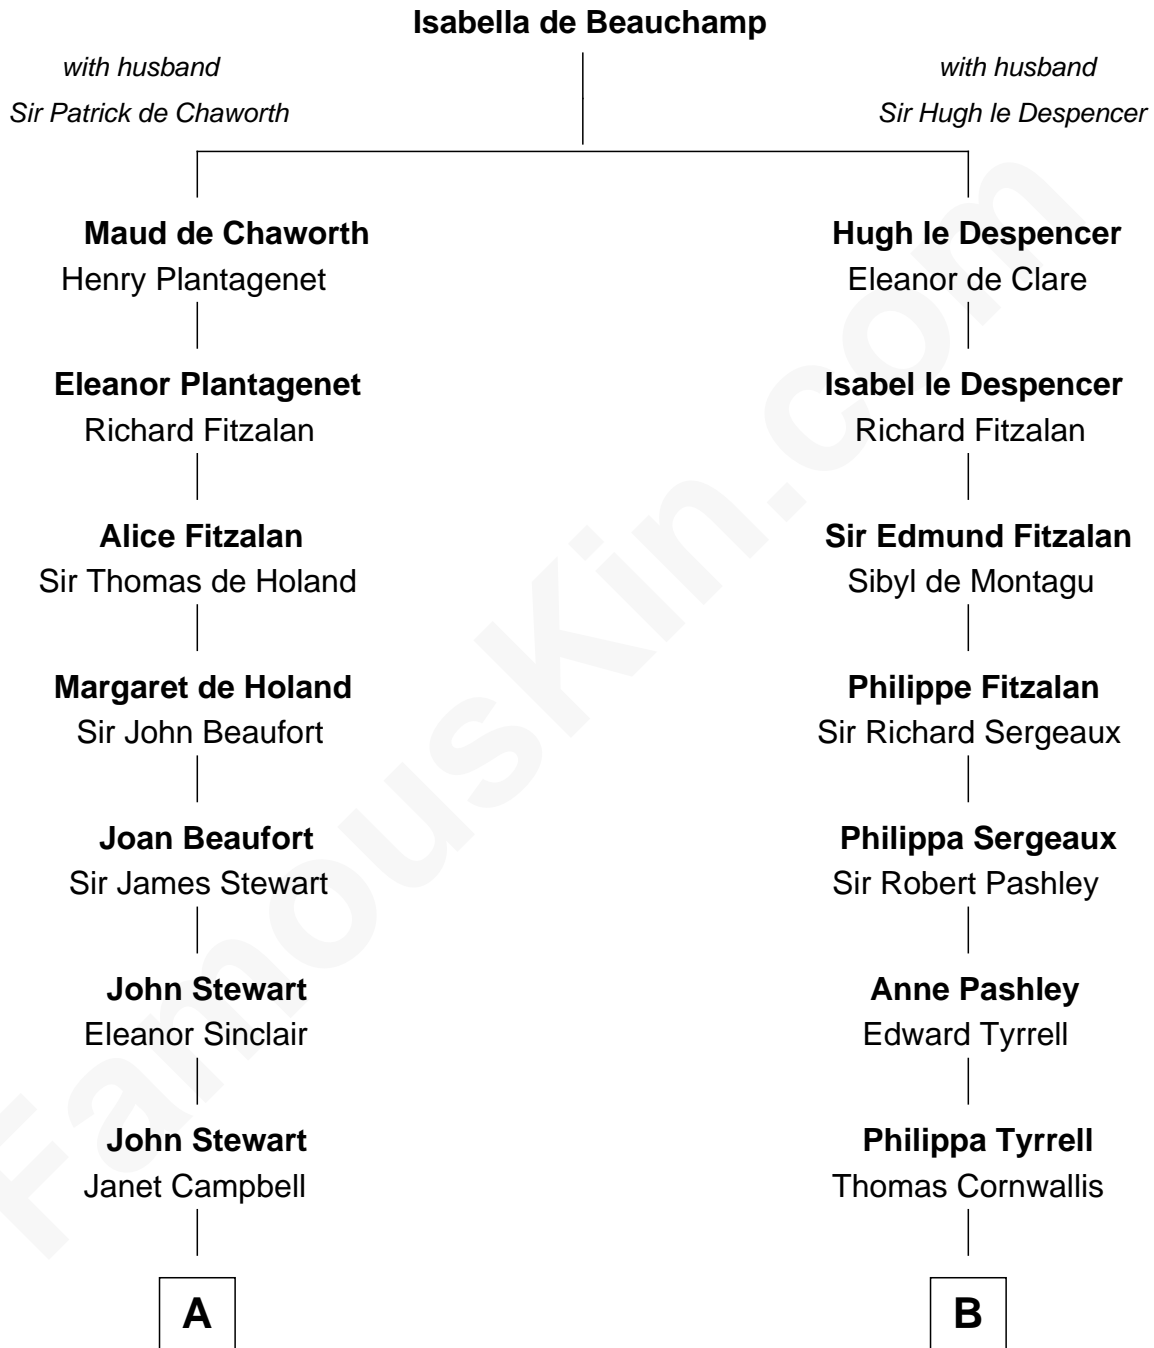

FamousKin.com

Relationship Chart of

Eleanor Roosevelt

First Lady of President Franklin D. Roosevelt

19th cousin of

Susan B. Anthony

Women's Rights Advocate

C

Martha Bulloch
Theodore Roosevelt

Elliott Roosevelt
Anna Rebecca Hall

Eleanor Roosevelt
First Lady of Franklin Roosevelt

D

Humphrey Anthony
Hannah Lapham

Daniel Anthony
Lucy Read

Susan B. Anthony
Women's Rights Advocate