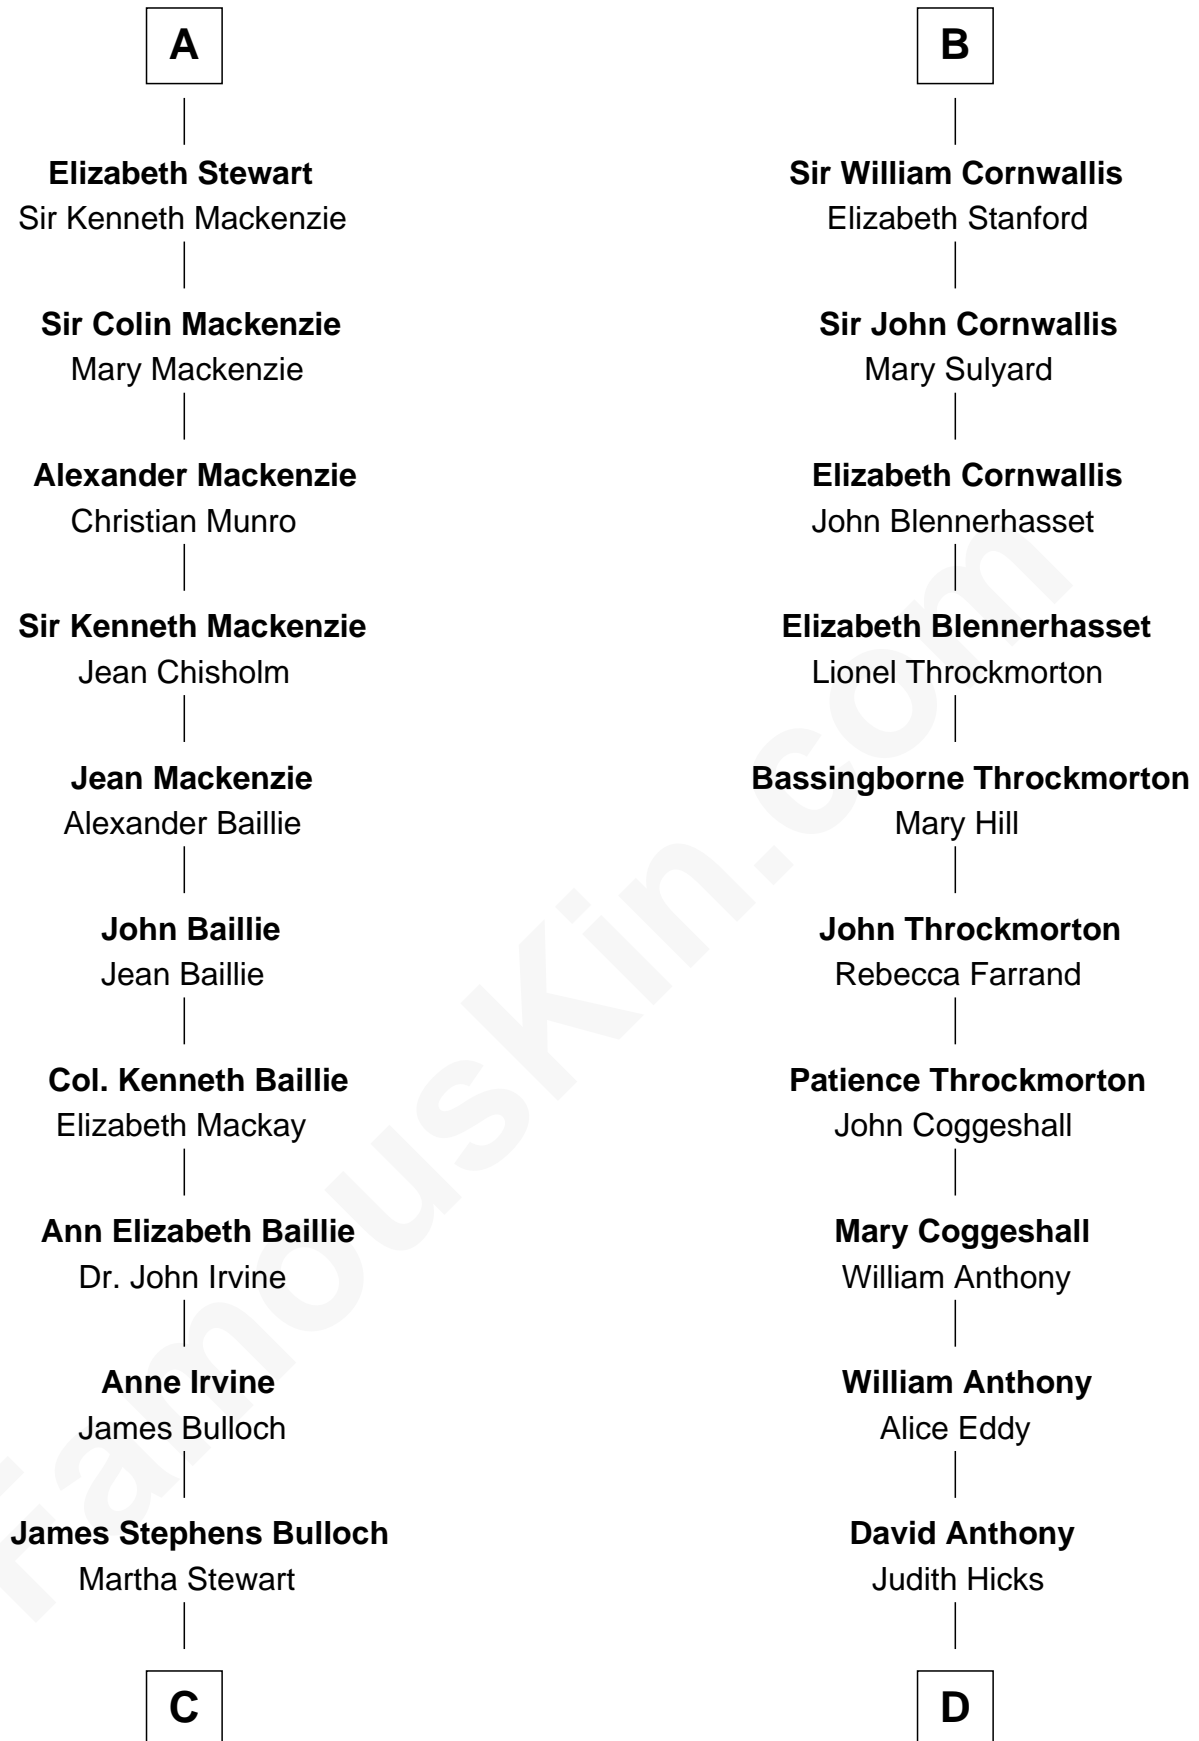

FamousKin.com

Relationship Chart of

Eleanor Roosevelt

First Lady of President Franklin D. Roosevelt

19th cousin of

Susan B. Anthony

Women's Rights Advocate

C

Martha Bulloch
Theodore Roosevelt

Elliott Roosevelt
Anna Rebecca Hall

Eleanor Roosevelt
First Lady of Franklin Roosevelt

D

Humphrey Anthony
Hannah Lapham

Daniel Anthony
Lucy Read

Susan B. Anthony
Women's Rights Advocate