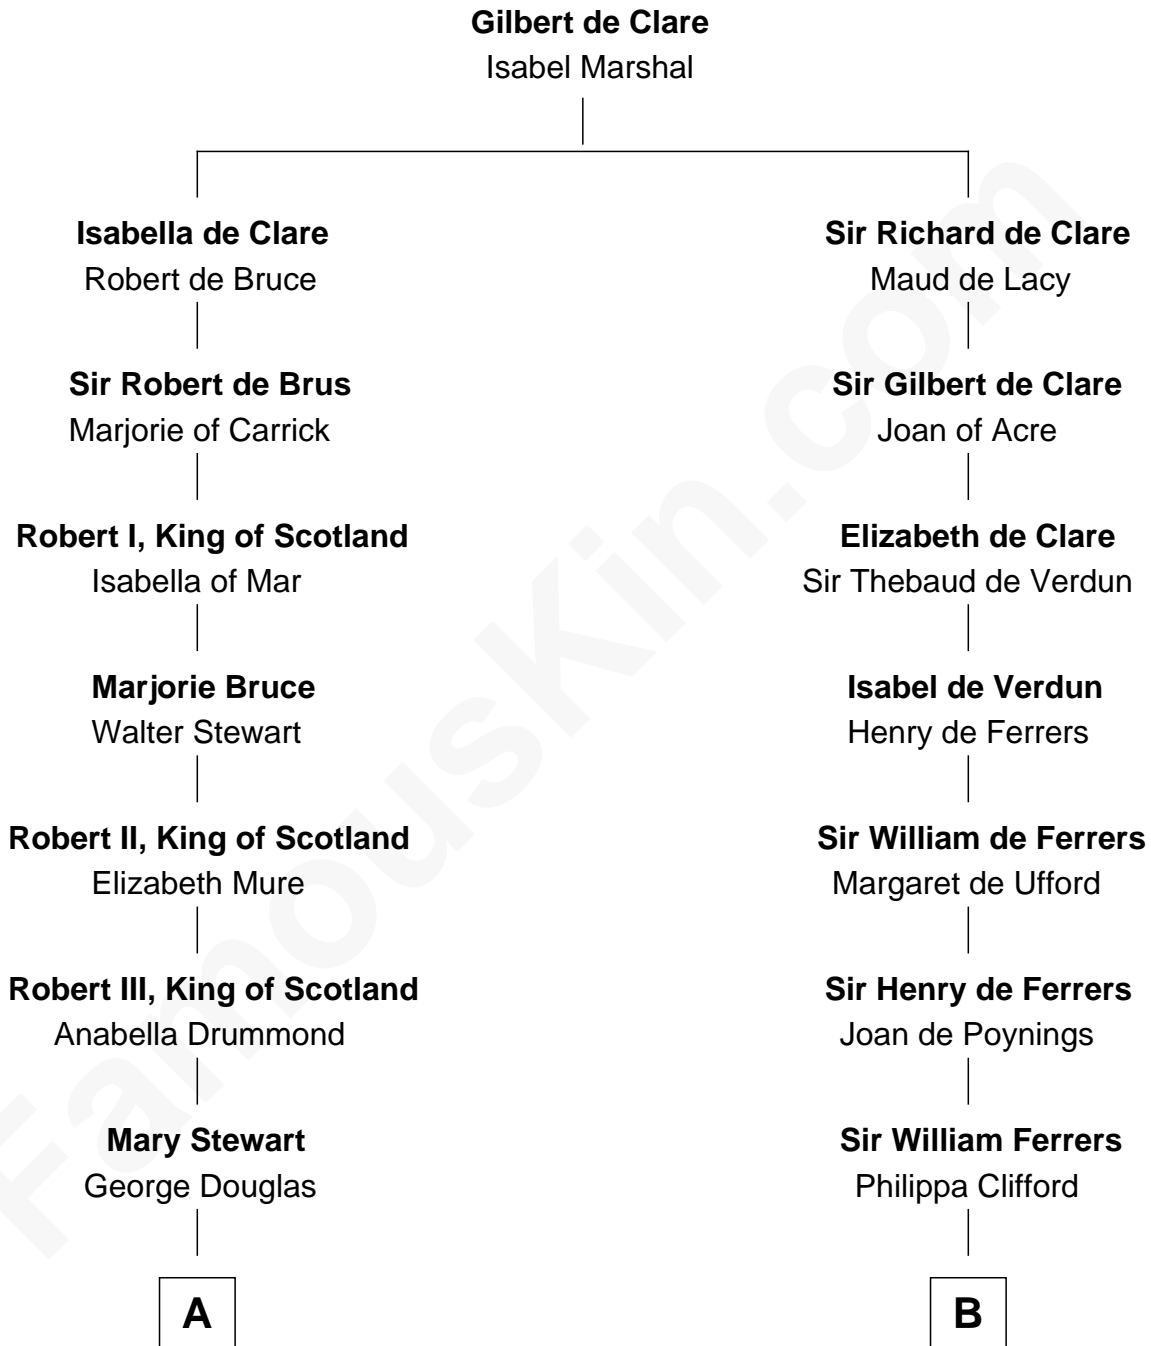

FamousKin.com

Relationship Chart of

Eleanor Roosevelt

First Lady of President Franklin D. Roosevelt

20th cousin 1 time removed of

Susan B. Anthony

Women's Rights Advocate

A

Elizabeth Douglas
Sir Alexander Forbes

Elizabeth Forbes
Alexander Irvine

Sir Alexander Irvine
Janet Keith

Alexander Irvine
Janet Allardice

Alexander Irvine
Elizabeth Ogilvie

Gilbert Irvine
Jean of Menzies

John Irvine
of Fortrie Irvine