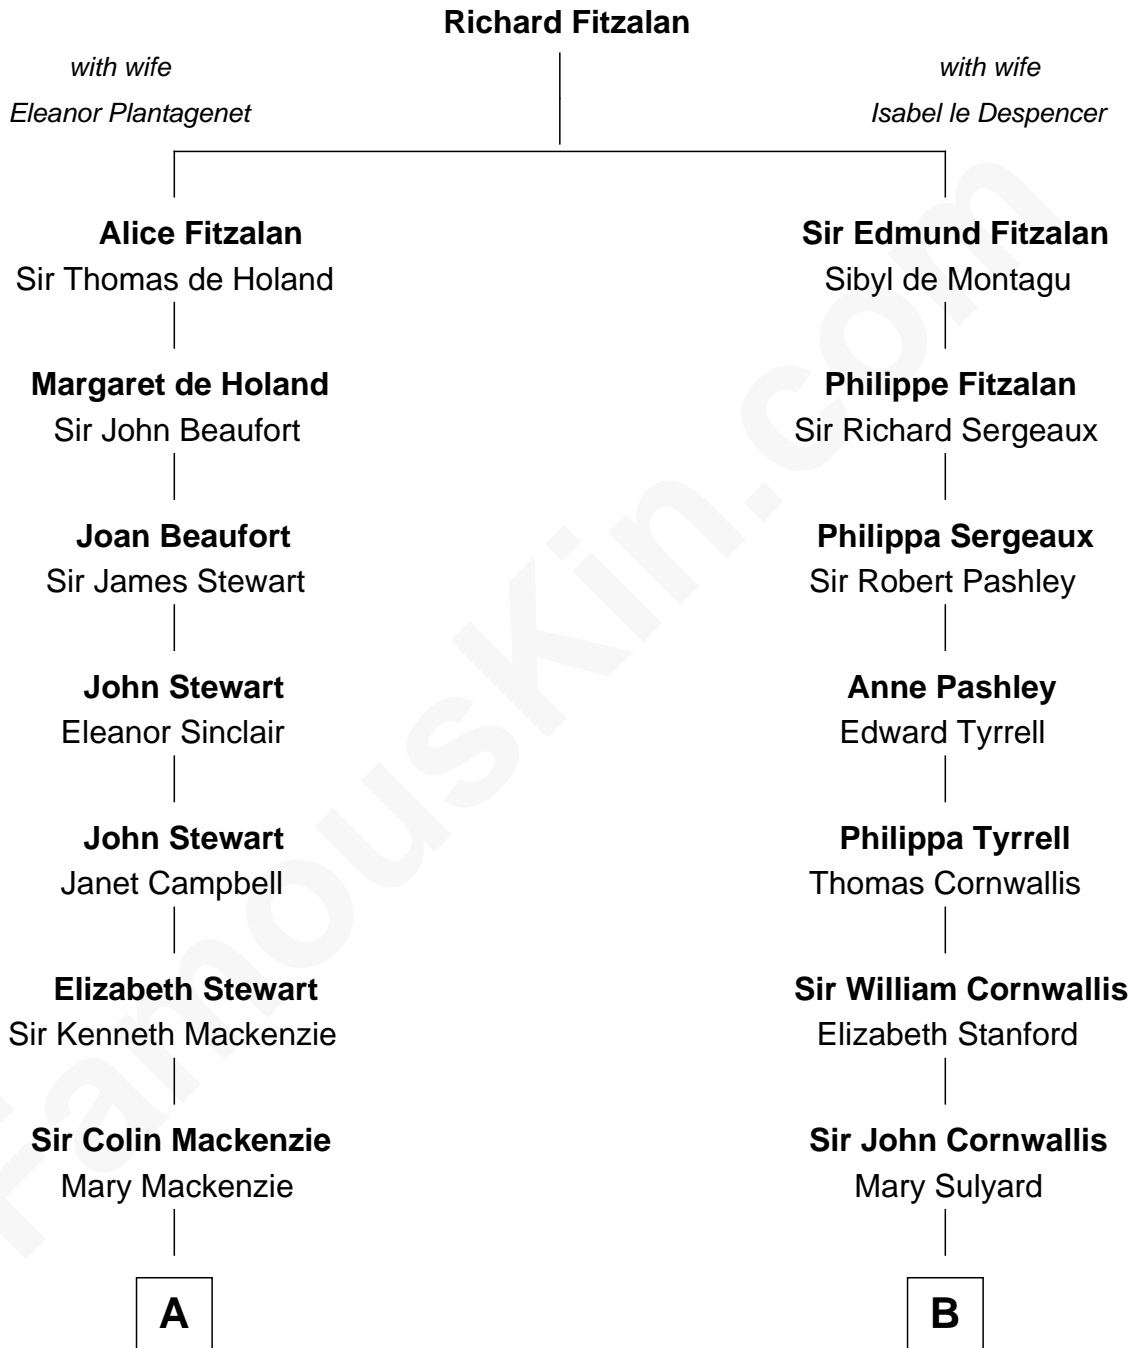

FamousKin.com

Relationship Chart of

Eleanor Roosevelt

First Lady of President Franklin D. Roosevelt

17th cousin of

Susan B. Anthony

Women's Rights Advocate

A