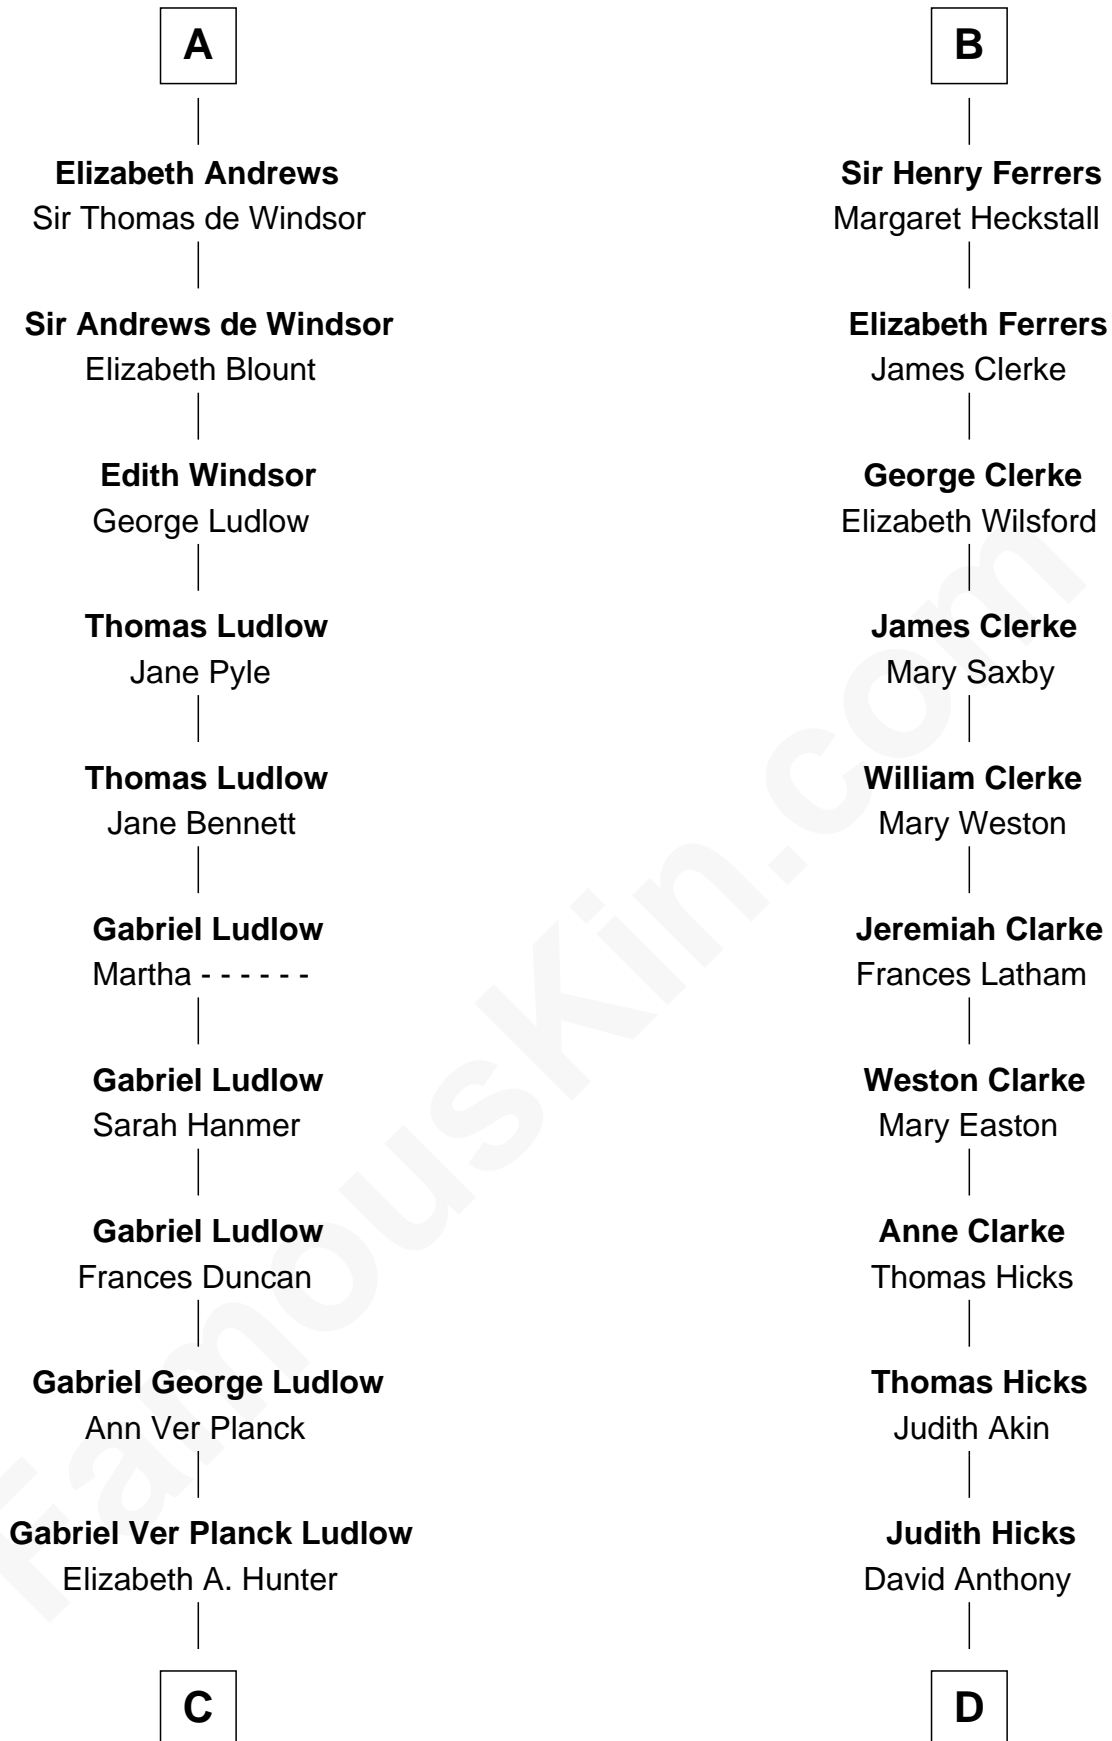

FamousKin.com

Relationship Chart of

Eleanor Roosevelt

First Lady of President Franklin D. Roosevelt

19th cousin 1 time removed of

Susan B. Anthony

Women's Rights Advocate

Sir Humphrey de Bohun

Eleanor de Braiose

C

Dr. Edward Hunter Ludlow

Elizabeth Livingston

Mary Livingston Ludlow

Valentine Gill Hall

Anna Rebecca Hall

Elliott Roosevelt

Eleanor Roosevelt

First Lady of Franklin Roosevelt

D

Humphrey Anthony

Hannah Lapham

Daniel Anthony

Lucy Read

Susan B. Anthony