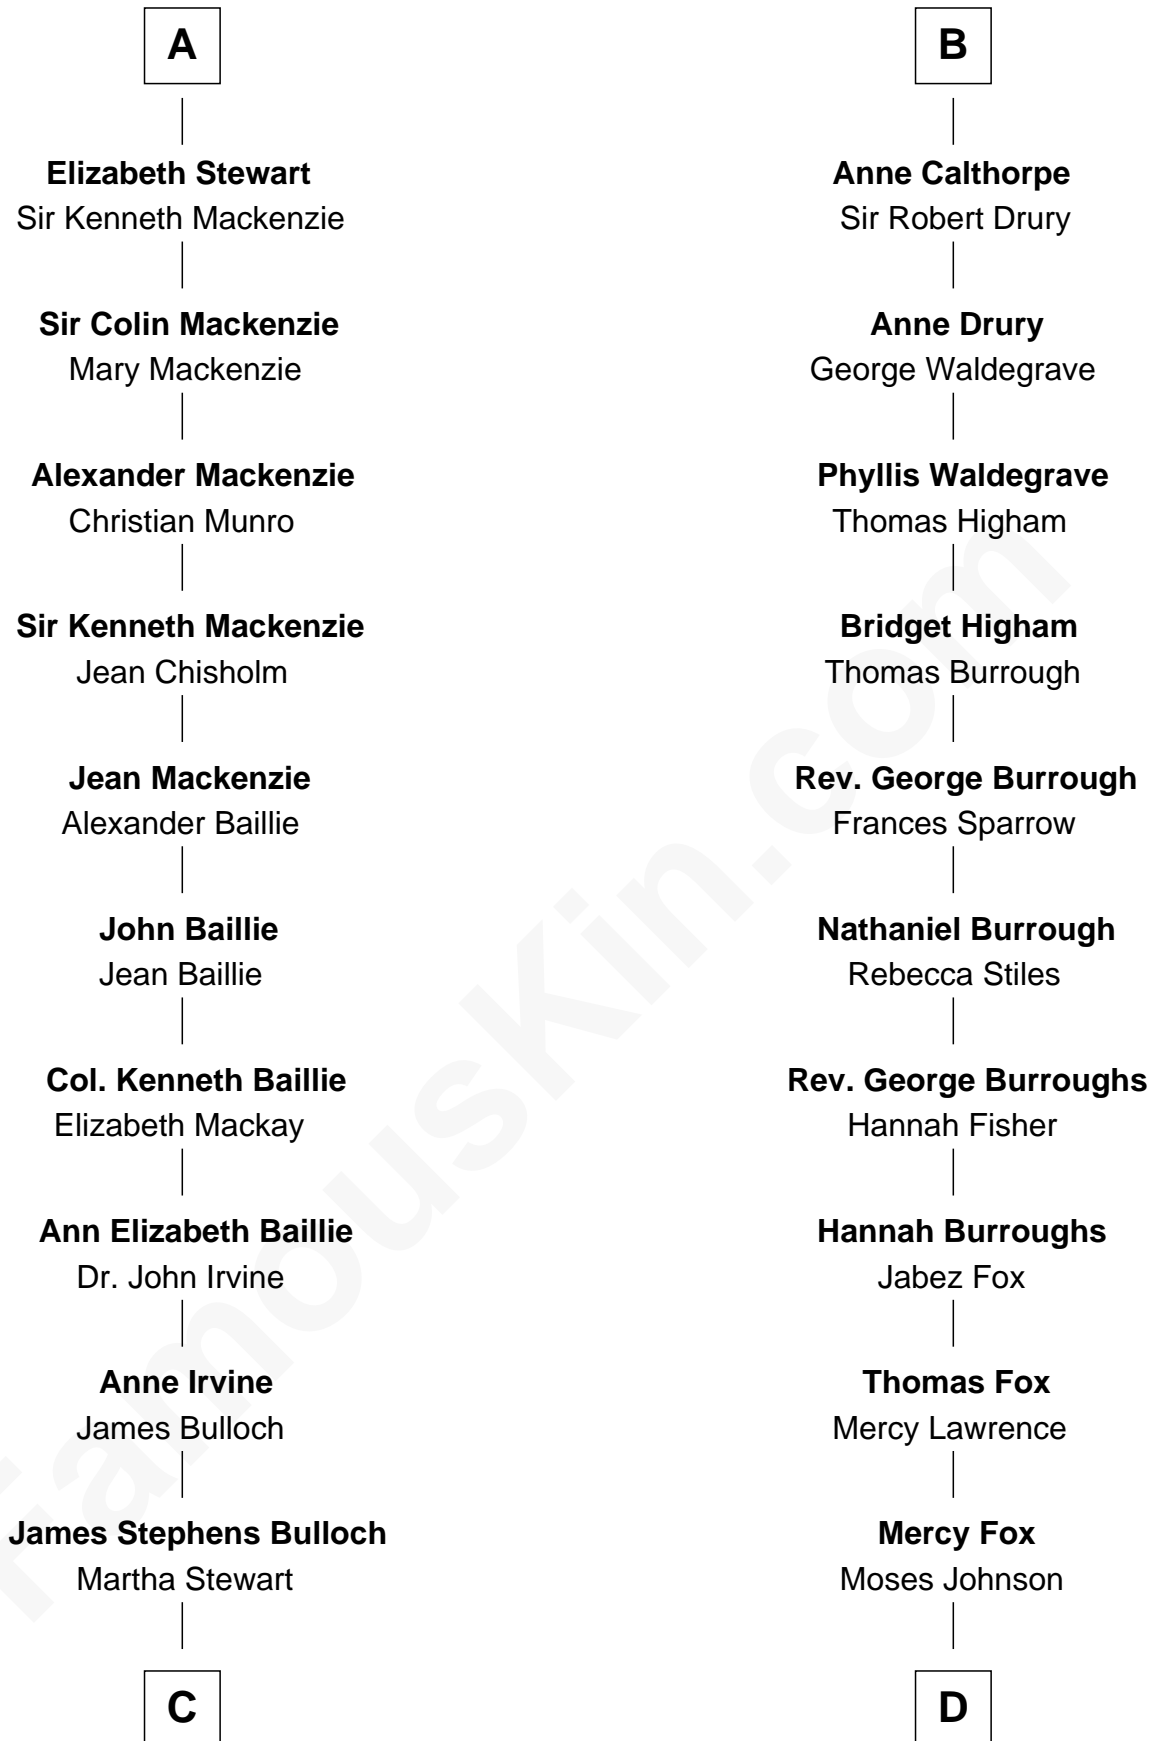

## Relationship Chart of

### Eleanor Roosevelt

*First Lady of President Franklin D. Roosevelt*

**19th cousin 2 times removed of**

### Walt Disney

*Co-Founder of The Walt Disney Company*

**C**

**Martha Bulloch**  
Theodore Roosevelt

**Elliott Roosevelt**  
Anna Rebecca Hall

**Eleanor Roosevelt**  
*First Lady of Franklin Roosevelt*

**D**