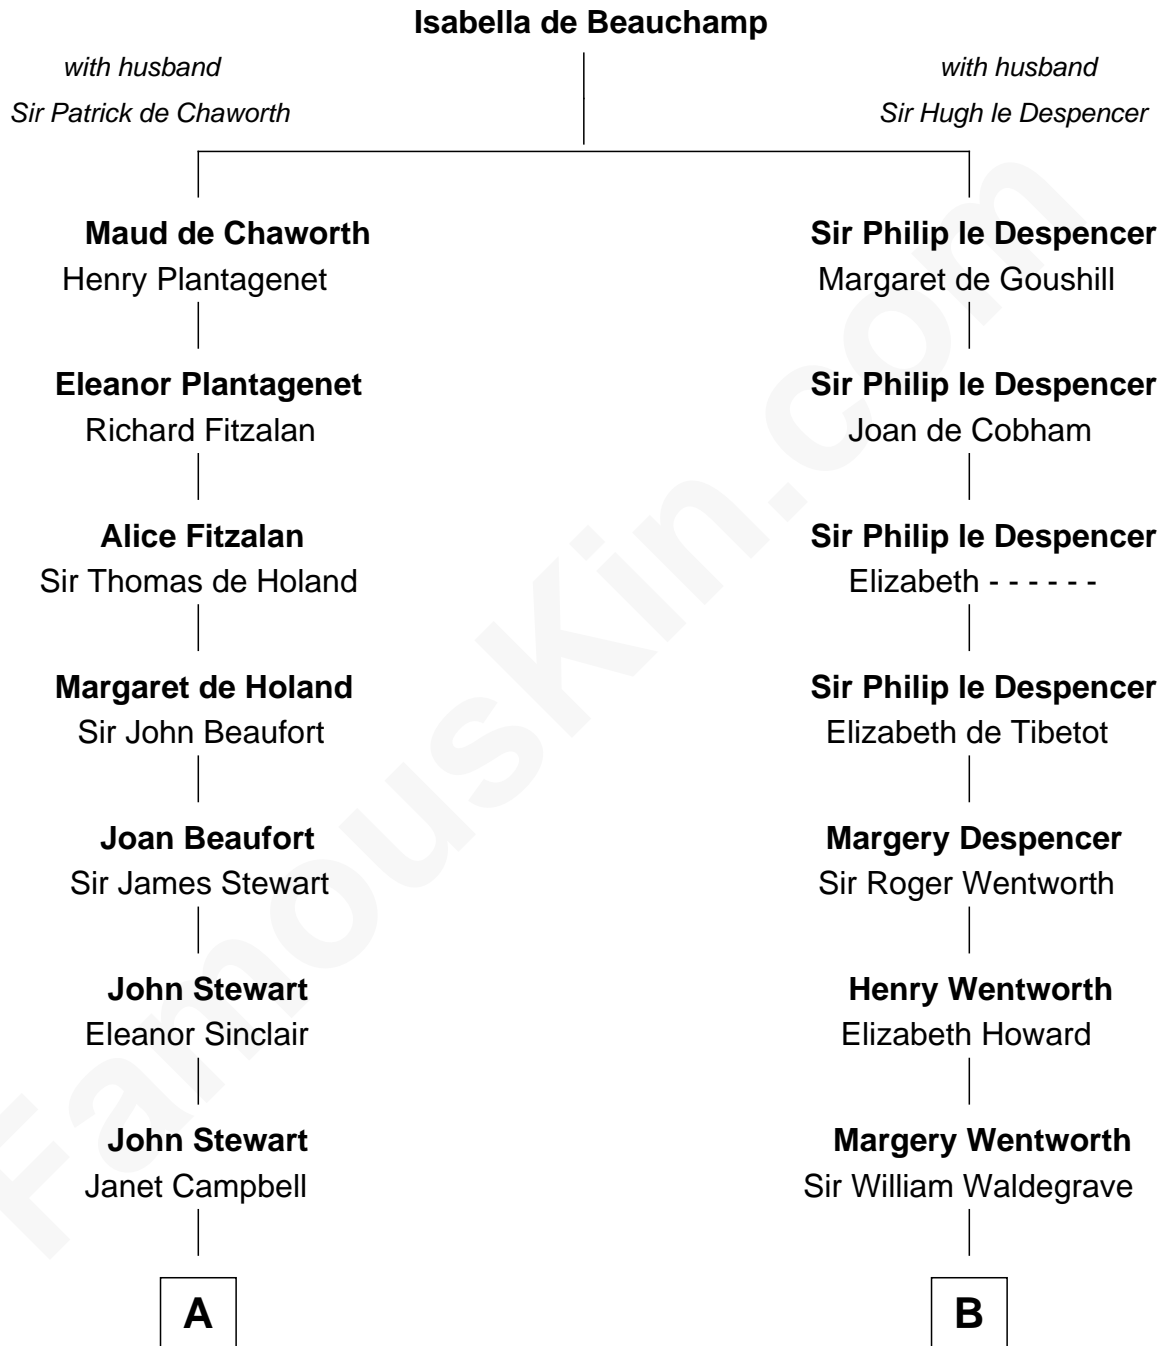

FamousKin.com

Relationship Chart of

Eleanor Roosevelt

First Lady of President Franklin D. Roosevelt

19th cousin 1 time removed of

Walt Disney

Co-Founder of The Walt Disney Company

C

Martha Bulloch
Theodore Roosevelt

Elliott Roosevelt
Anna Rebecca Hall

Eleanor Roosevelt
First Lady of Franklin Roosevelt

D

Eber Call
Violette Lawrence

Charles Call
Henrietta Gross

Flora Call
Elias Charles Disney