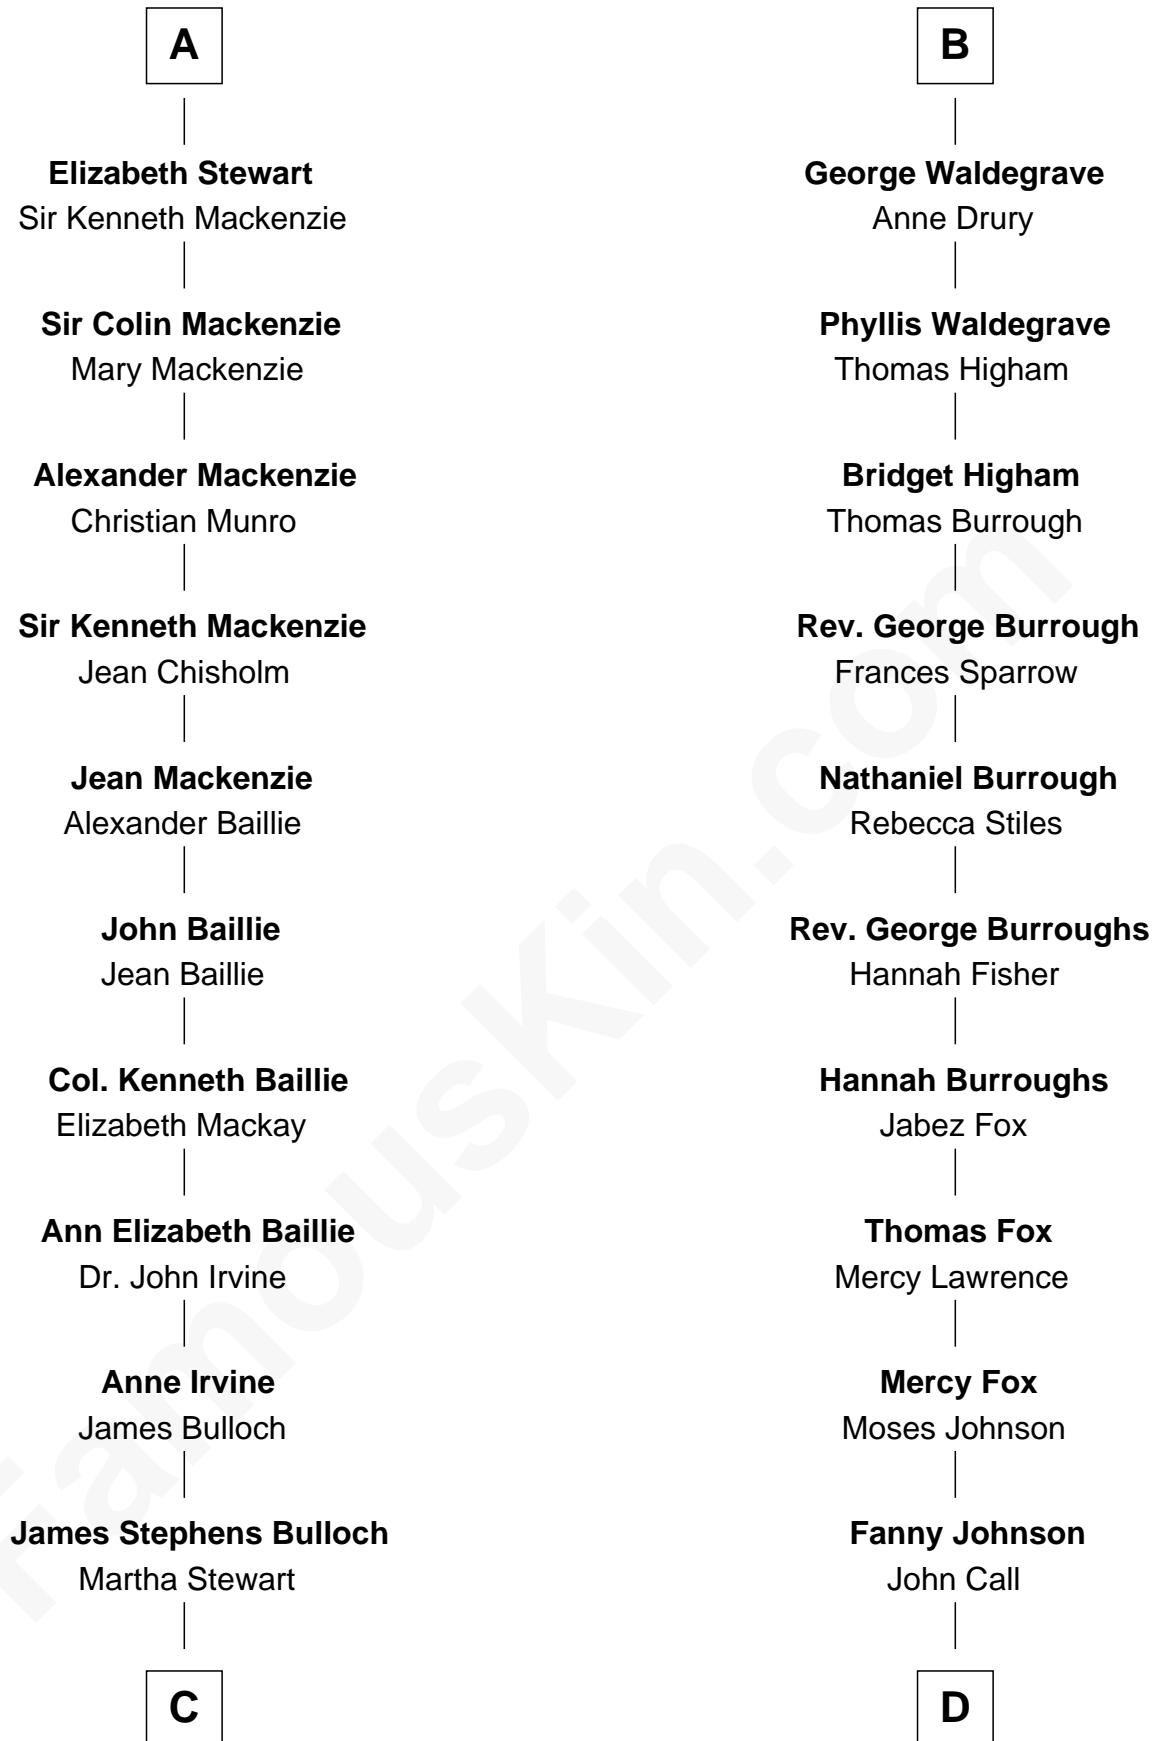

FamousKin.com

Relationship Chart of

Eleanor Roosevelt

First Lady of President Franklin D. Roosevelt

19th cousin 1 time removed of

Walt Disney

Co-Founder of The Walt Disney Company

C

Martha Bulloch
Theodore Roosevelt

Elliott Roosevelt
Anna Rebecca Hall

Eleanor Roosevelt
First Lady of Franklin Roosevelt

D

Eber Call
Violette Lawrence

Charles Call
Henrietta Gross

Flora Call
Elias Charles Disney