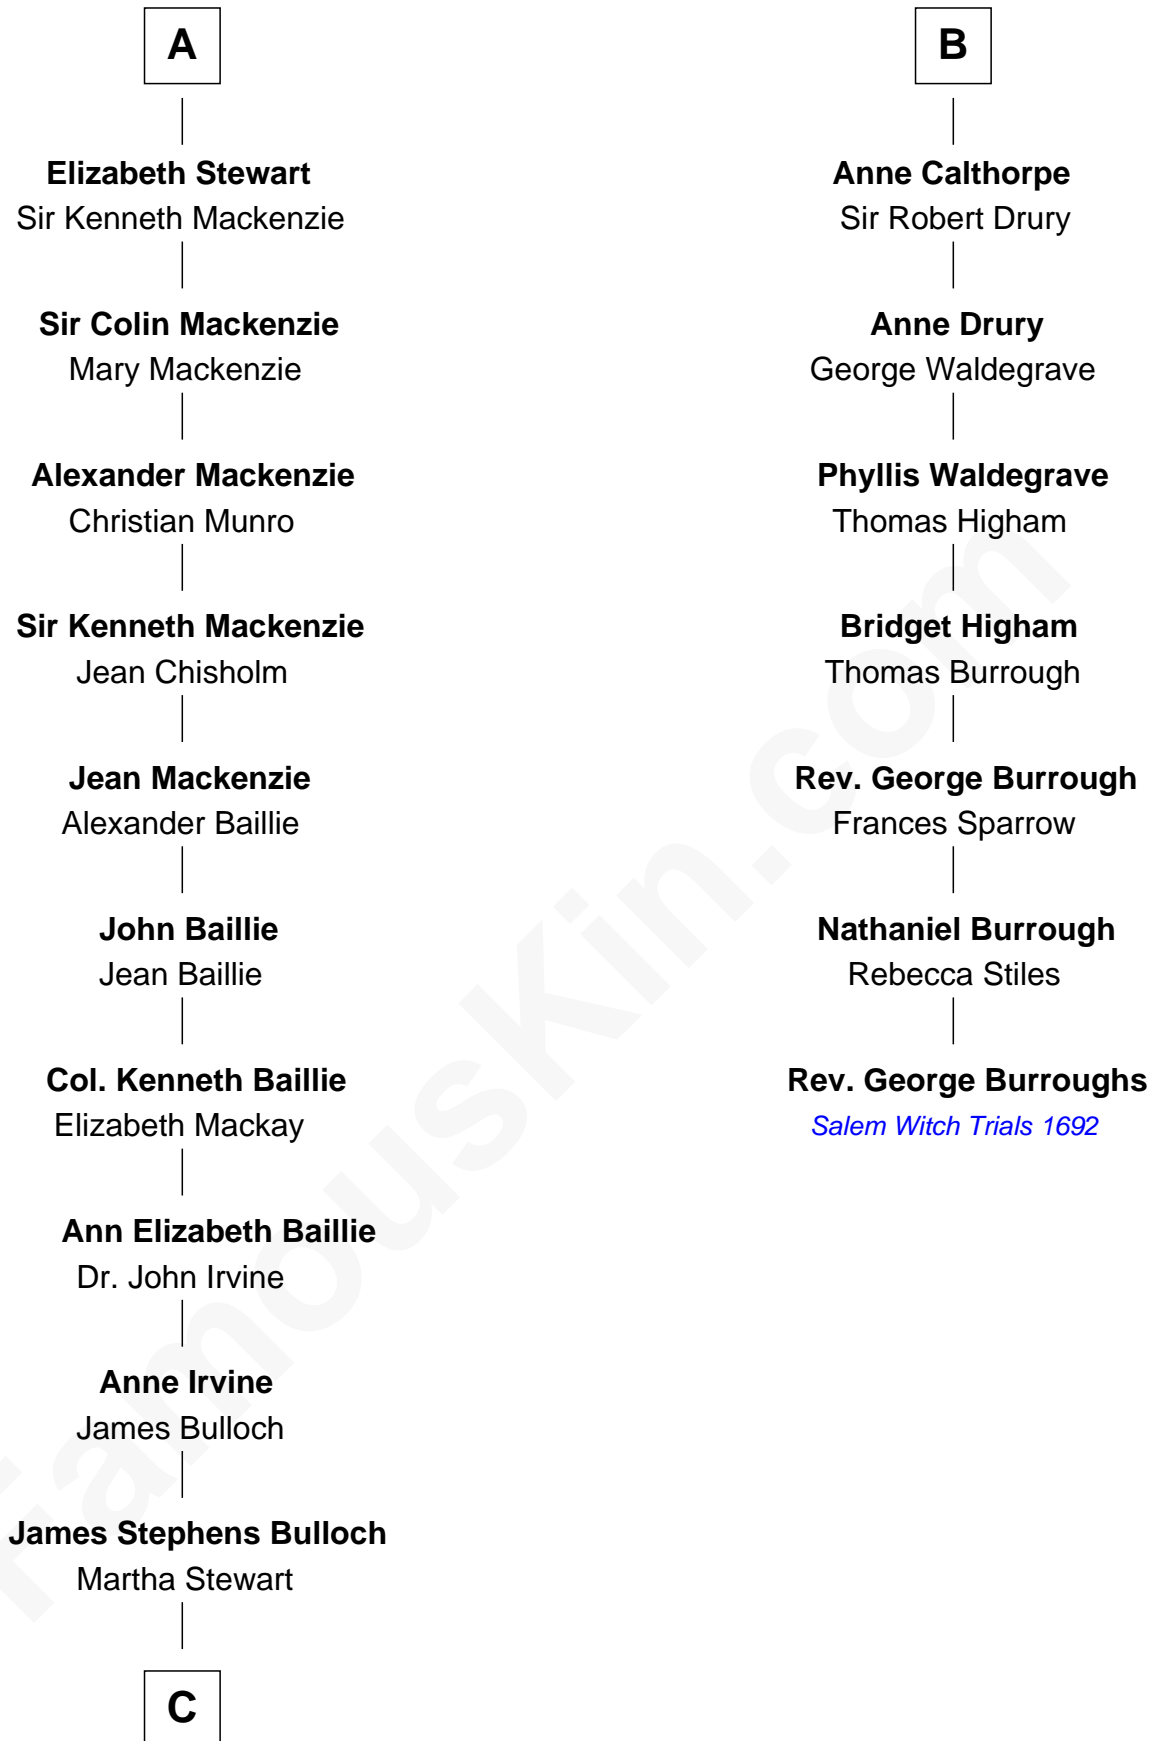

FamousKin.com

Relationship Chart of

Eleanor Roosevelt

First Lady of President Franklin D. Roosevelt

13th cousin 6 times removed of

Rev. George Burroughs

Executed for Witchcraft, Salem 1692

C

—
Martha Bulloch
Theodore Roosevelt

—
Elliott Roosevelt
Anna Rebecca Hall

—
Eleanor Roosevelt
First Lady of Franklin Roosevelt

FamousKin.com