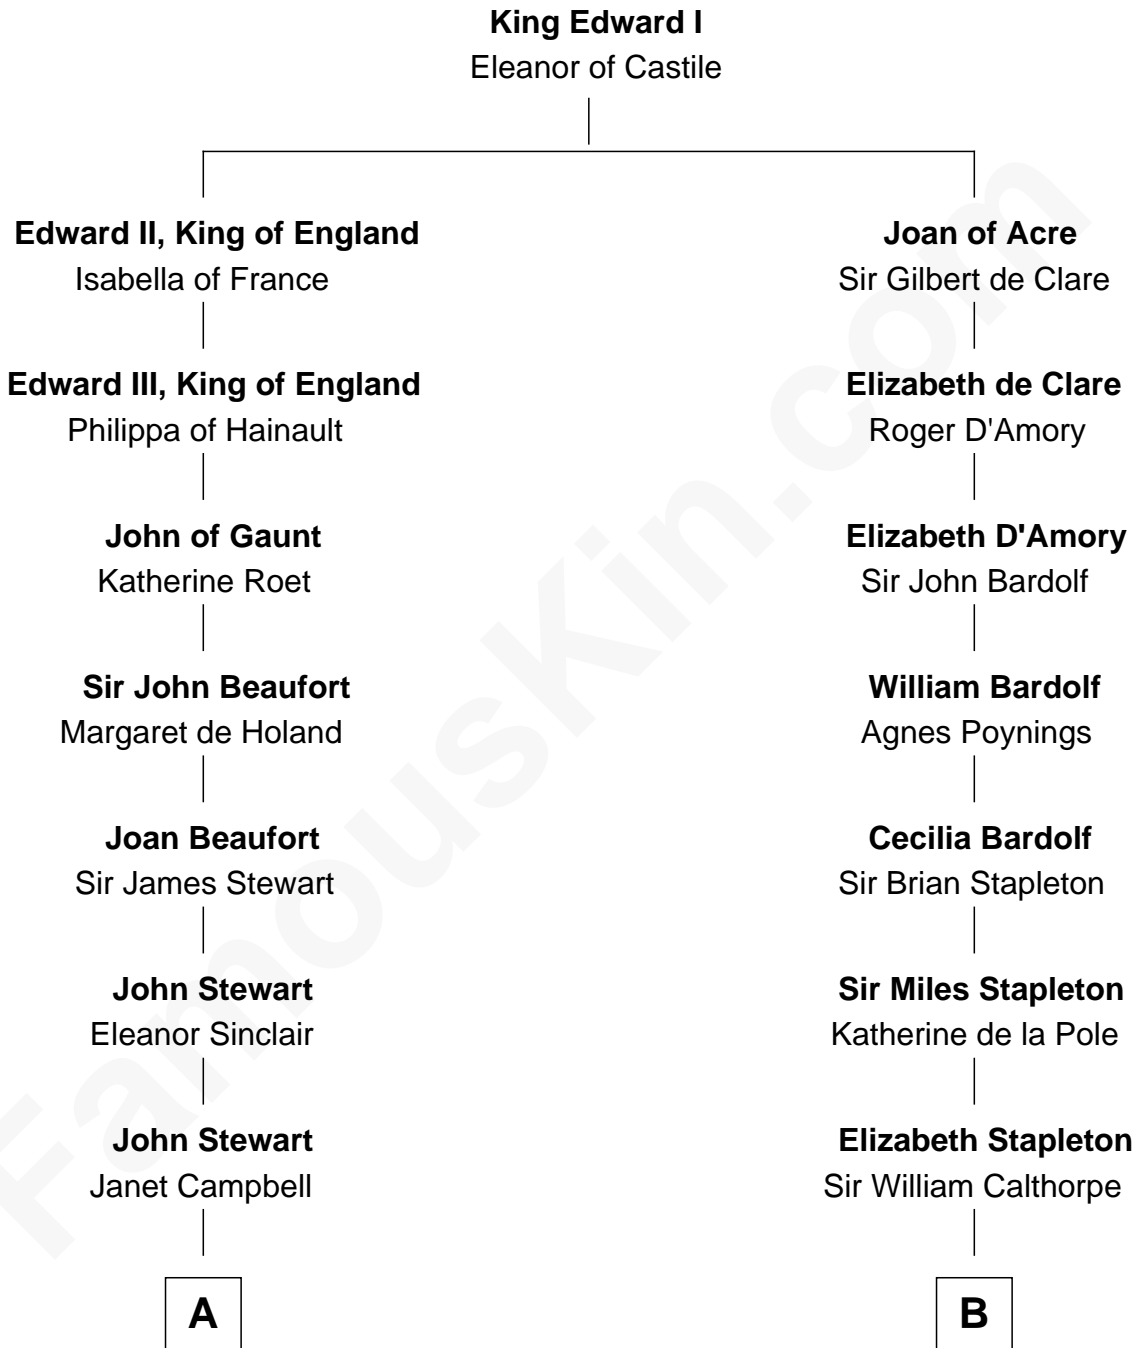

FamousKin.com

Relationship Chart of

Eleanor Roosevelt

First Lady of President Franklin D. Roosevelt

13th cousin 6 times removed of

Rev. George Burroughs

Executed for Witchcraft, Salem 1692

C

—
Martha Bulloch
Theodore Roosevelt

—
Elliott Roosevelt
Anna Rebecca Hall

—
Eleanor Roosevelt
First Lady of Franklin Roosevelt

FamousKin.com