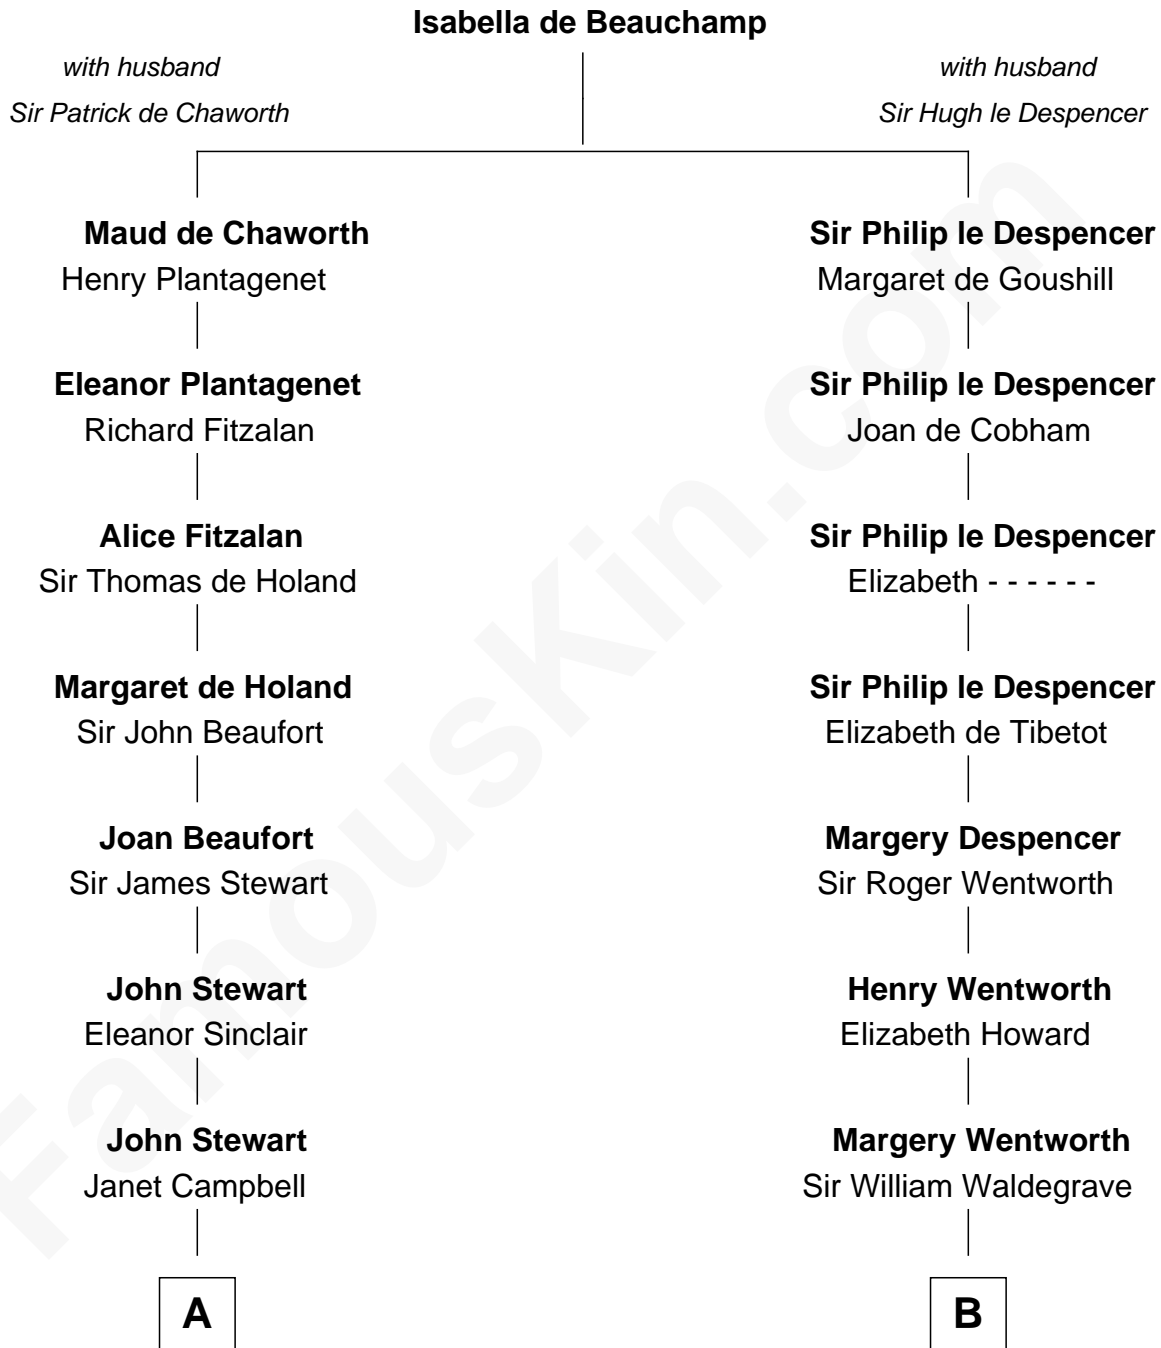

## Relationship Chart of

### Eleanor Roosevelt

*First Lady of President Franklin D. Roosevelt*

**12th cousin 7 times removed of**

**Rev. George Burroughs**

*Executed for Witchcraft, Salem 1692*

**C**

—  
**Martha Bulloch**  
Theodore Roosevelt

—  
**Elliott Roosevelt**  
Anna Rebecca Hall

—  
**Eleanor Roosevelt**  
*First Lady of Franklin Roosevelt*

FamousKin.com