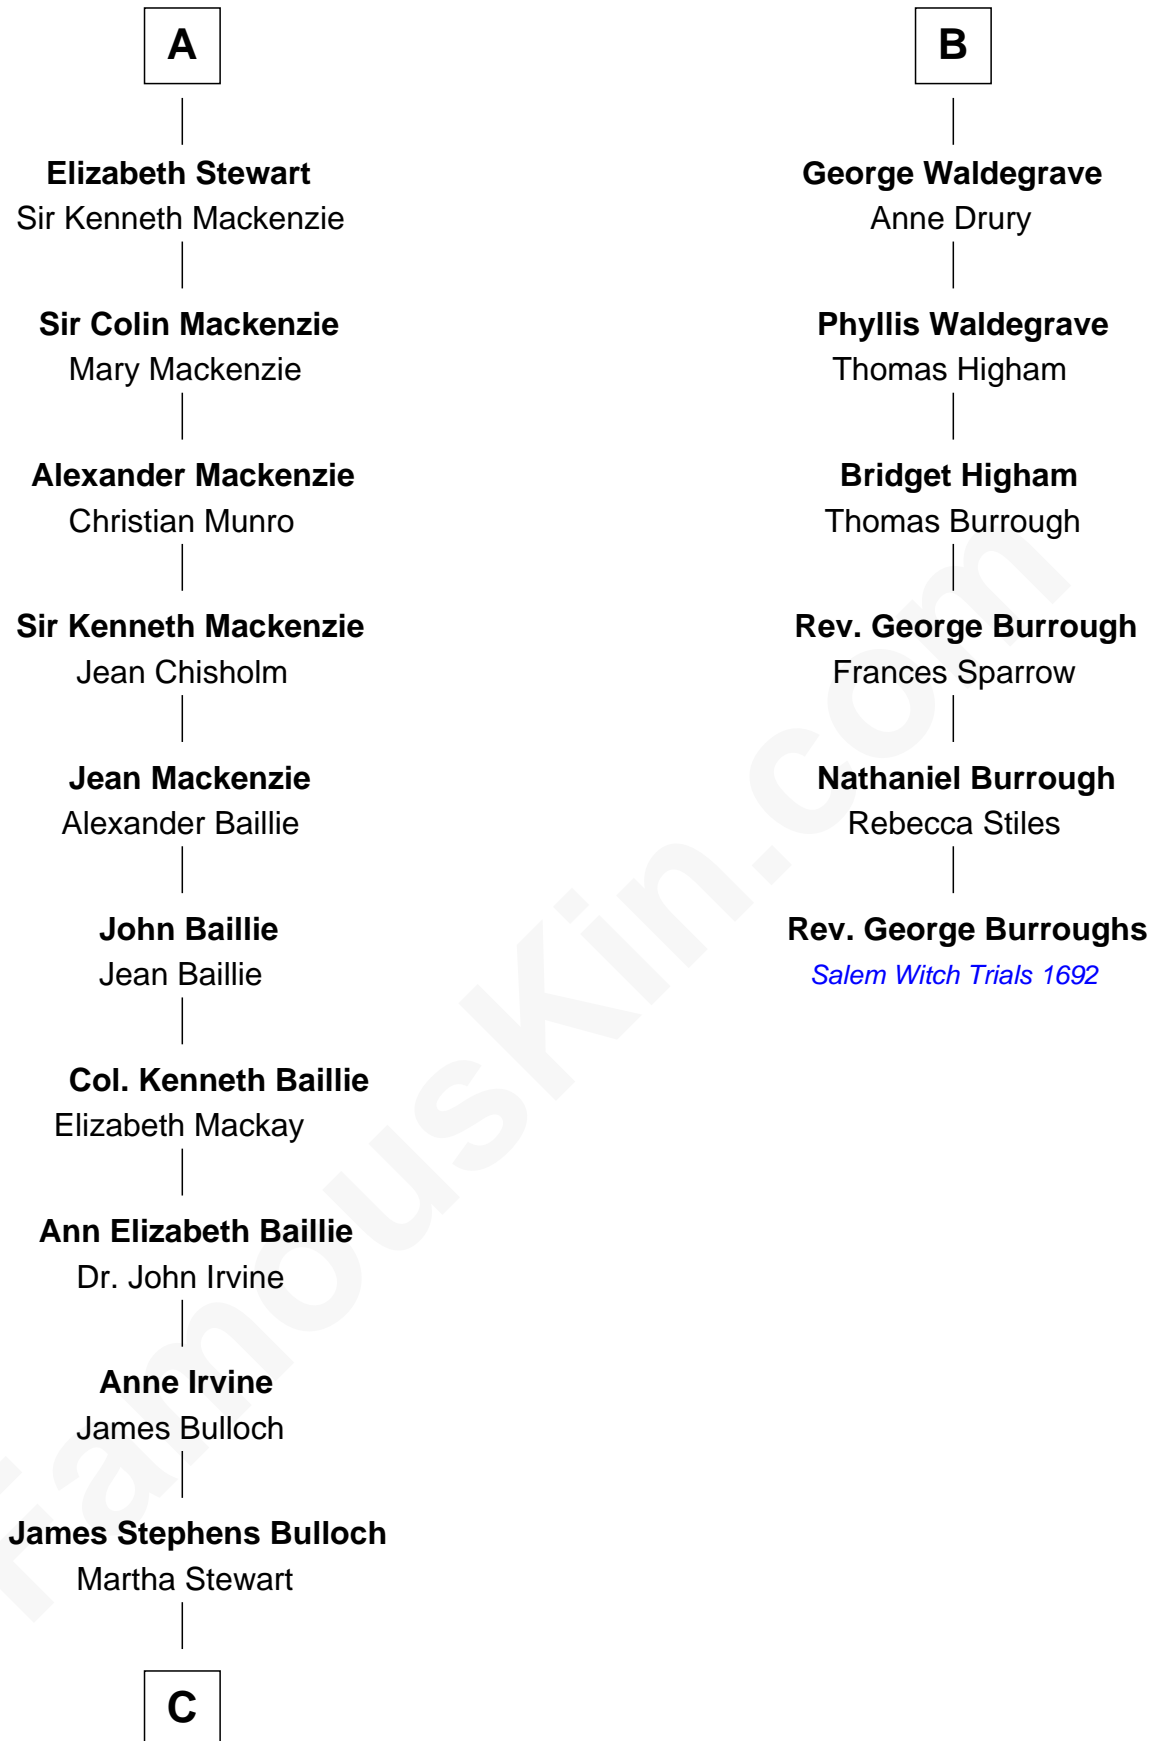

## Relationship Chart of

### Eleanor Roosevelt

*First Lady of President Franklin D. Roosevelt*

**12th cousin 7 times removed of**

**Rev. George Burroughs**

*Executed for Witchcraft, Salem 1692*

**C**

—  
**Martha Bulloch**  
Theodore Roosevelt

—  
**Elliott Roosevelt**  
Anna Rebecca Hall

—  
**Eleanor Roosevelt**  
*First Lady of Franklin Roosevelt*

FamousKin.com