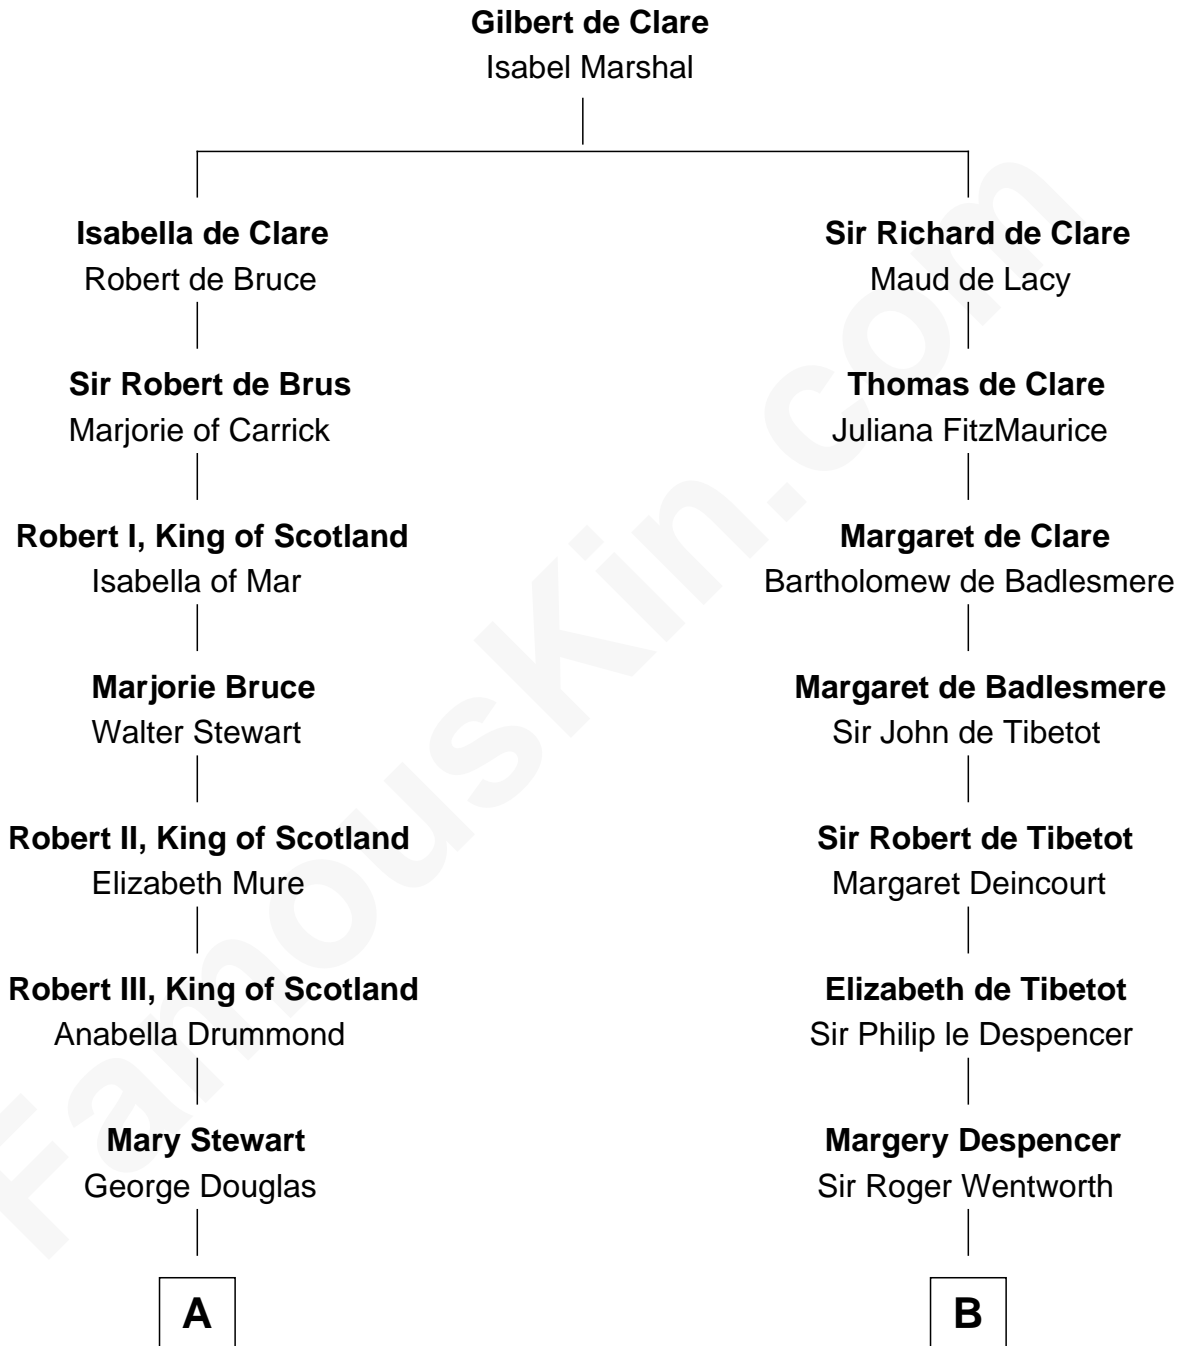

FamousKin.com

Relationship Chart of

Eleanor Roosevelt

First Lady of President Franklin D. Roosevelt

14th cousin 7 times removed of

Rev. George Burroughs

Executed for Witchcraft, Salem 1692

C

Anne Irvine
James Bulloch

James Stephens Bulloch
Martha Stewart

Martha Bulloch
Theodore Roosevelt

Elliott Roosevelt
Anna Rebecca Hall

Eleanor Roosevelt
First Lady of Franklin Roosevelt

FamousKin.com