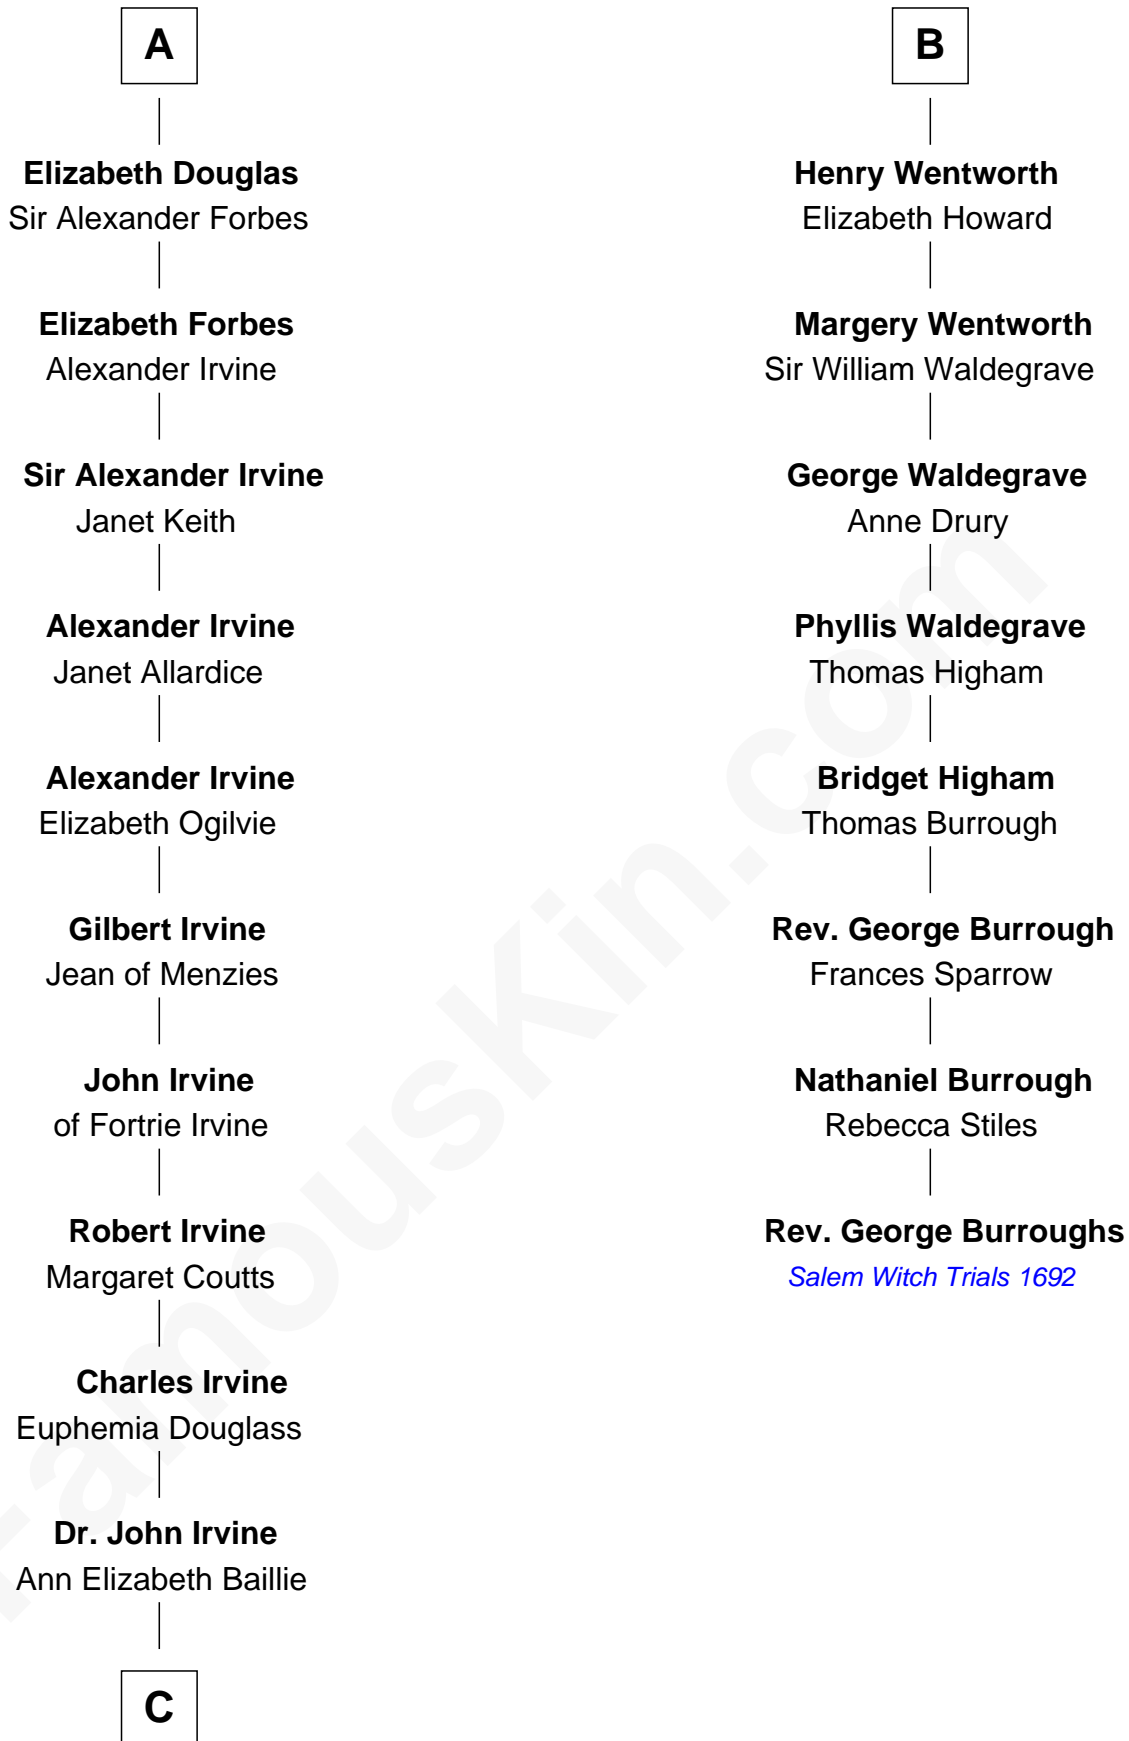

FamousKin.com

Relationship Chart of

Eleanor Roosevelt

First Lady of President Franklin D. Roosevelt

14th cousin 7 times removed of

Rev. George Burroughs

Executed for Witchcraft, Salem 1692

C

Anne Irvine
James Bulloch

James Stephens Bulloch
Martha Stewart

Martha Bulloch
Theodore Roosevelt

Elliott Roosevelt
Anna Rebecca Hall

Eleanor Roosevelt
First Lady of Franklin Roosevelt

FamousKin.com