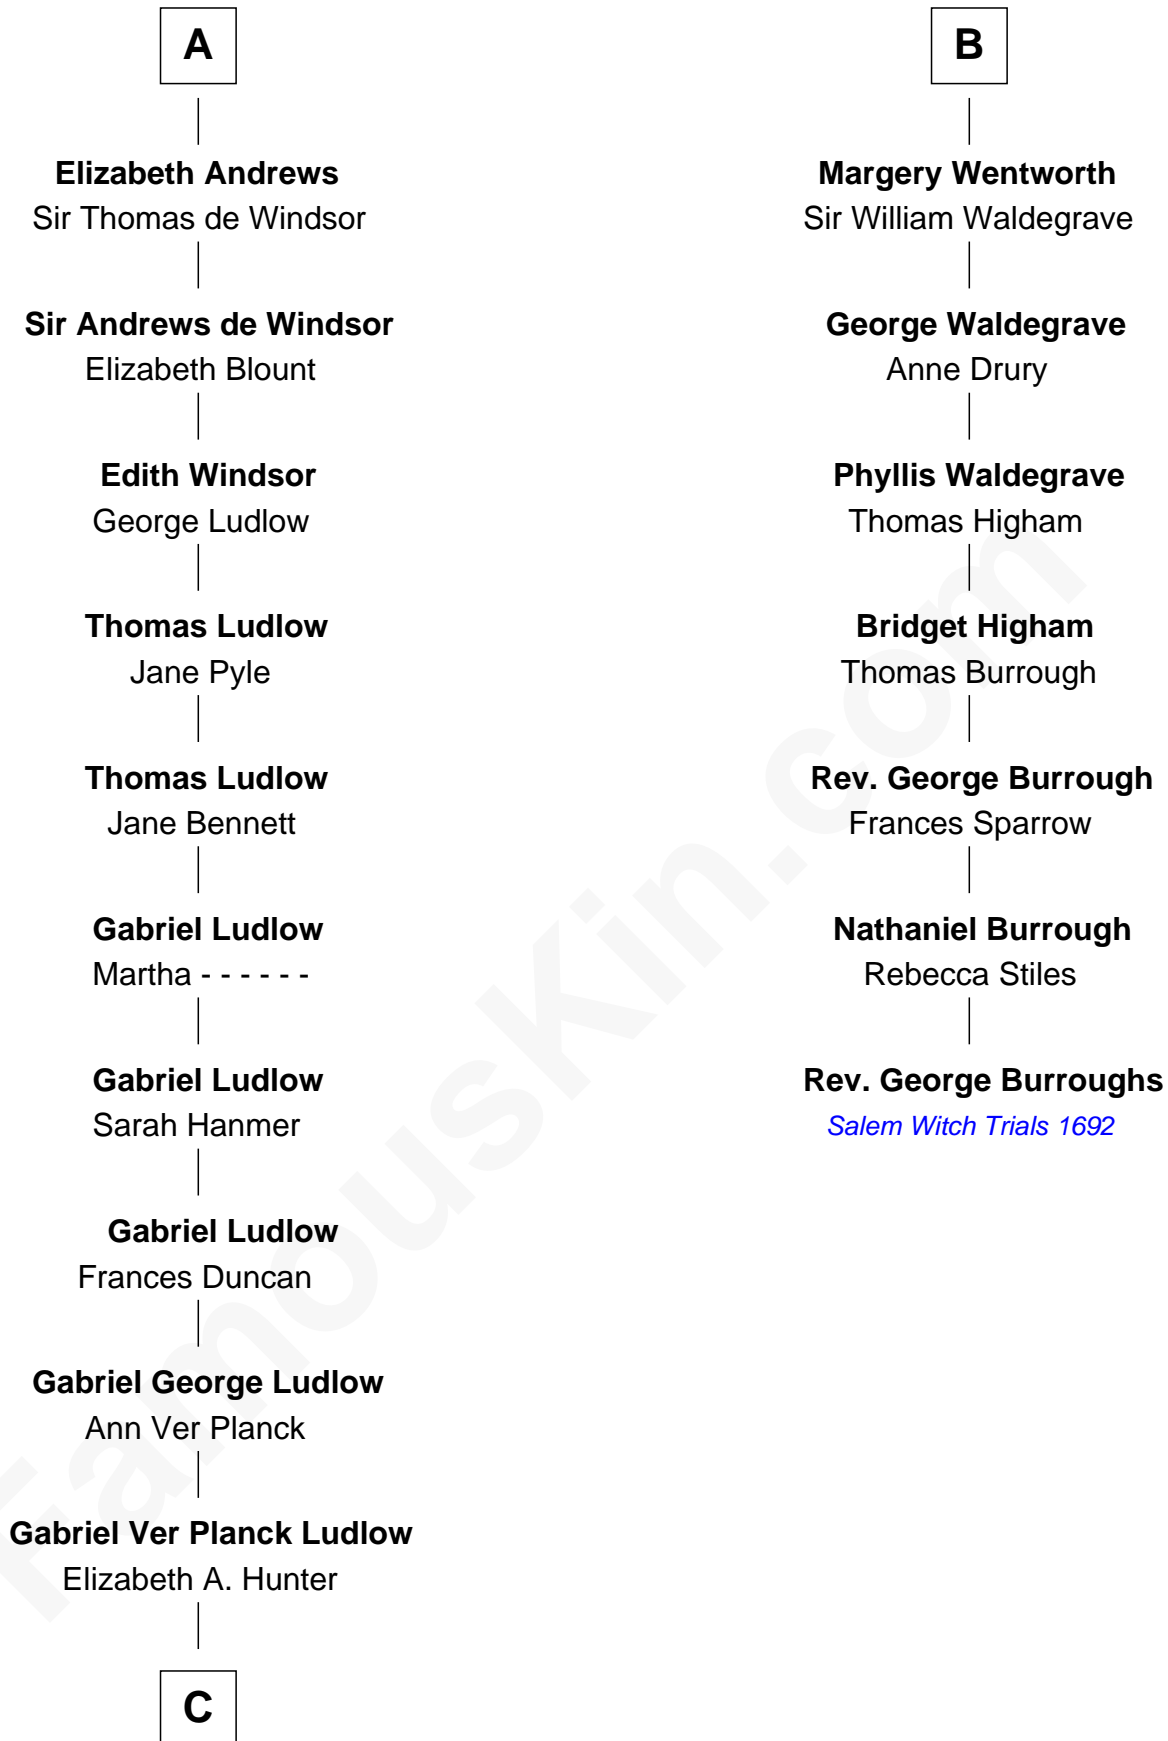

FamousKin.com

Relationship Chart of

Eleanor Roosevelt

First Lady of President Franklin D. Roosevelt

13th cousin 7 times removed of

Rev. George Burroughs

Executed for Witchcraft, Salem 1692

Sir Hugh le Despencer

Aveline Basset

Eleanor le Despencer

Sir Hugh de Courtenay

Sir Hugh de Courtenay

Agnes de St. John

Sir Hugh de Courtenay

Margaret de Bohun

Elizabeth de Courtenay

Sir Philip le Despencer

Elizabeth de Tibetot

Margery Despencer

Sir Roger Wentworth

Henry Wentworth

Elizabeth Howard

B

C

—
Dr. Edward Hunter Ludlow

Elizabeth Livingston

—
Mary Livingston Ludlow

Valentine Gill Hall

—
Anna Rebecca Hall

Elliott Roosevelt

—
Eleanor Roosevelt

First Lady of Franklin Roosevelt