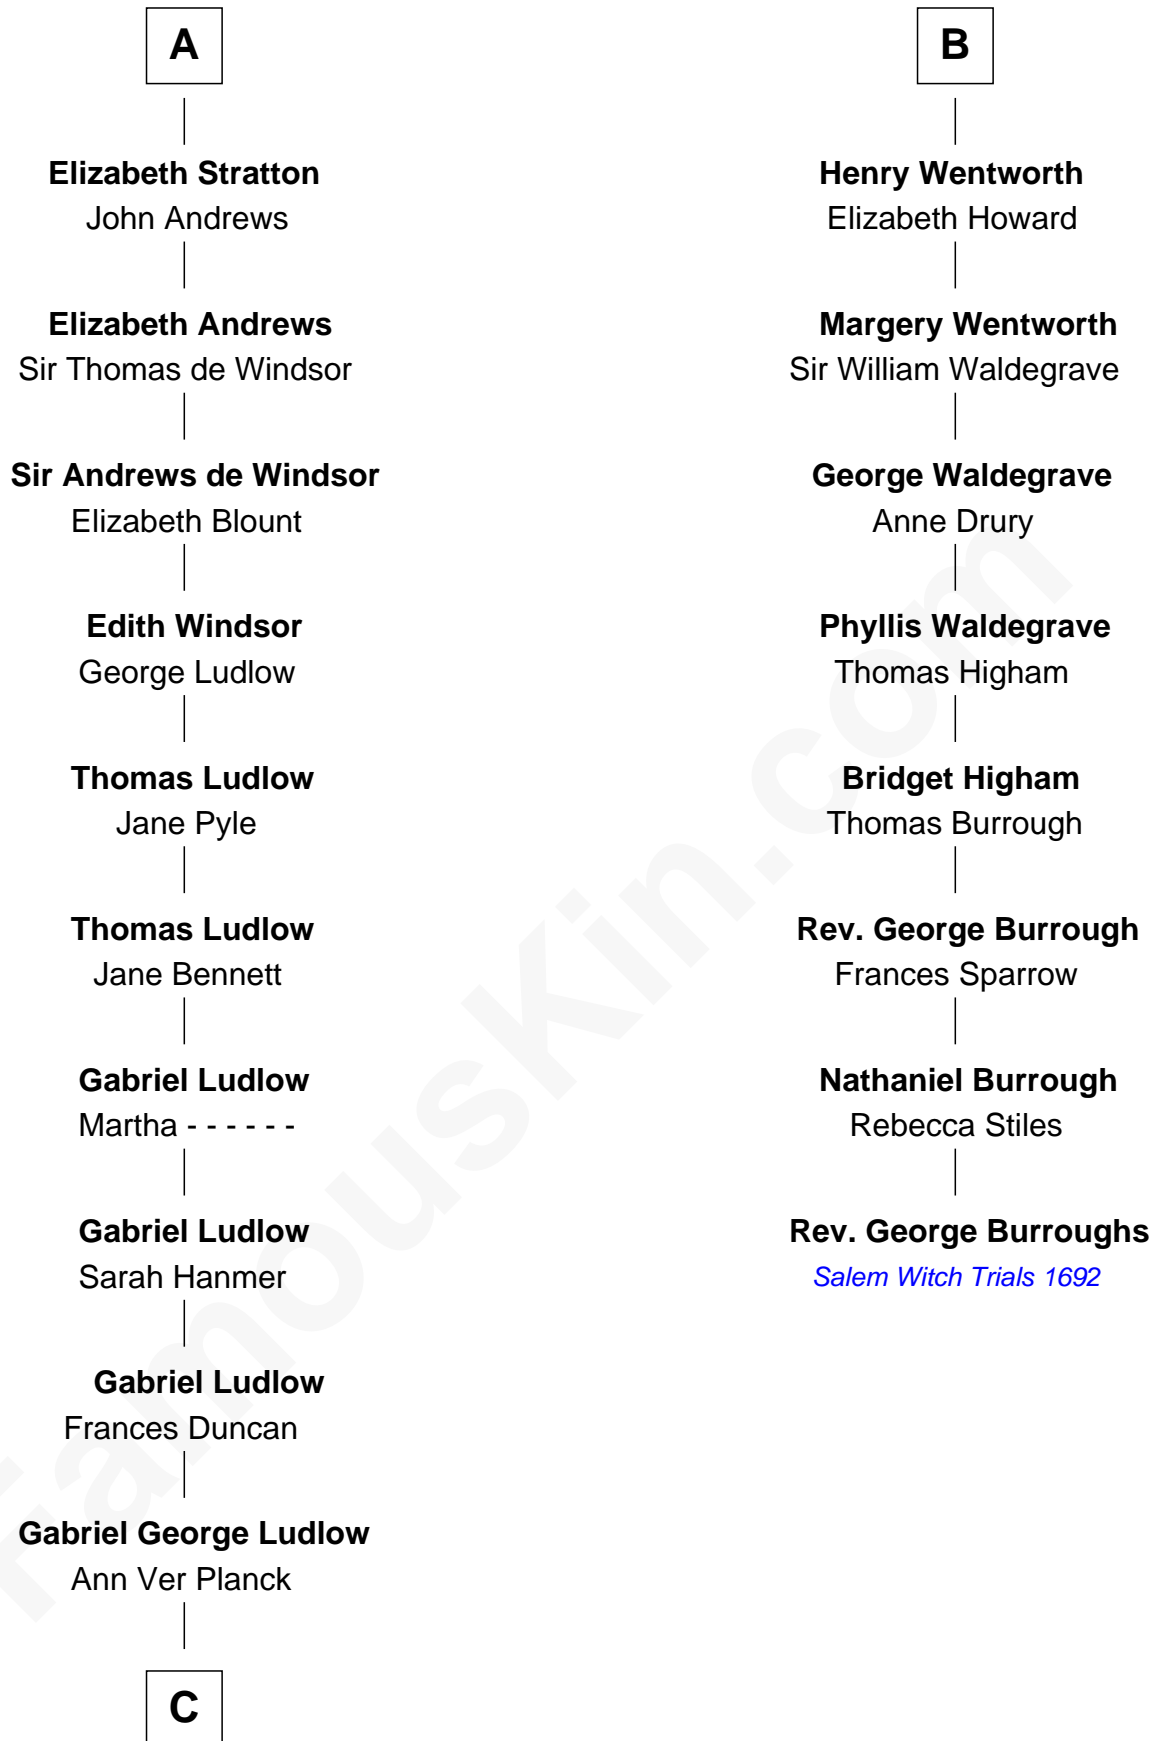

FamousKin.com

Relationship Chart of

Eleanor Roosevelt

First Lady of President Franklin D. Roosevelt

14th cousin 7 times removed of

Rev. George Burroughs

Executed for Witchcraft, Salem 1692

C

—
Gabriel Ver Planck Ludlow

Elizabeth A. Hunter

—
Dr. Edward Hunter Ludlow

Elizabeth Livingston

—
Mary Livingston Ludlow

Valentine Gill Hall

—
Anna Rebecca Hall

Elliott Roosevelt

—
Eleanor Roosevelt

First Lady of Franklin Roosevelt

FamousKin.com