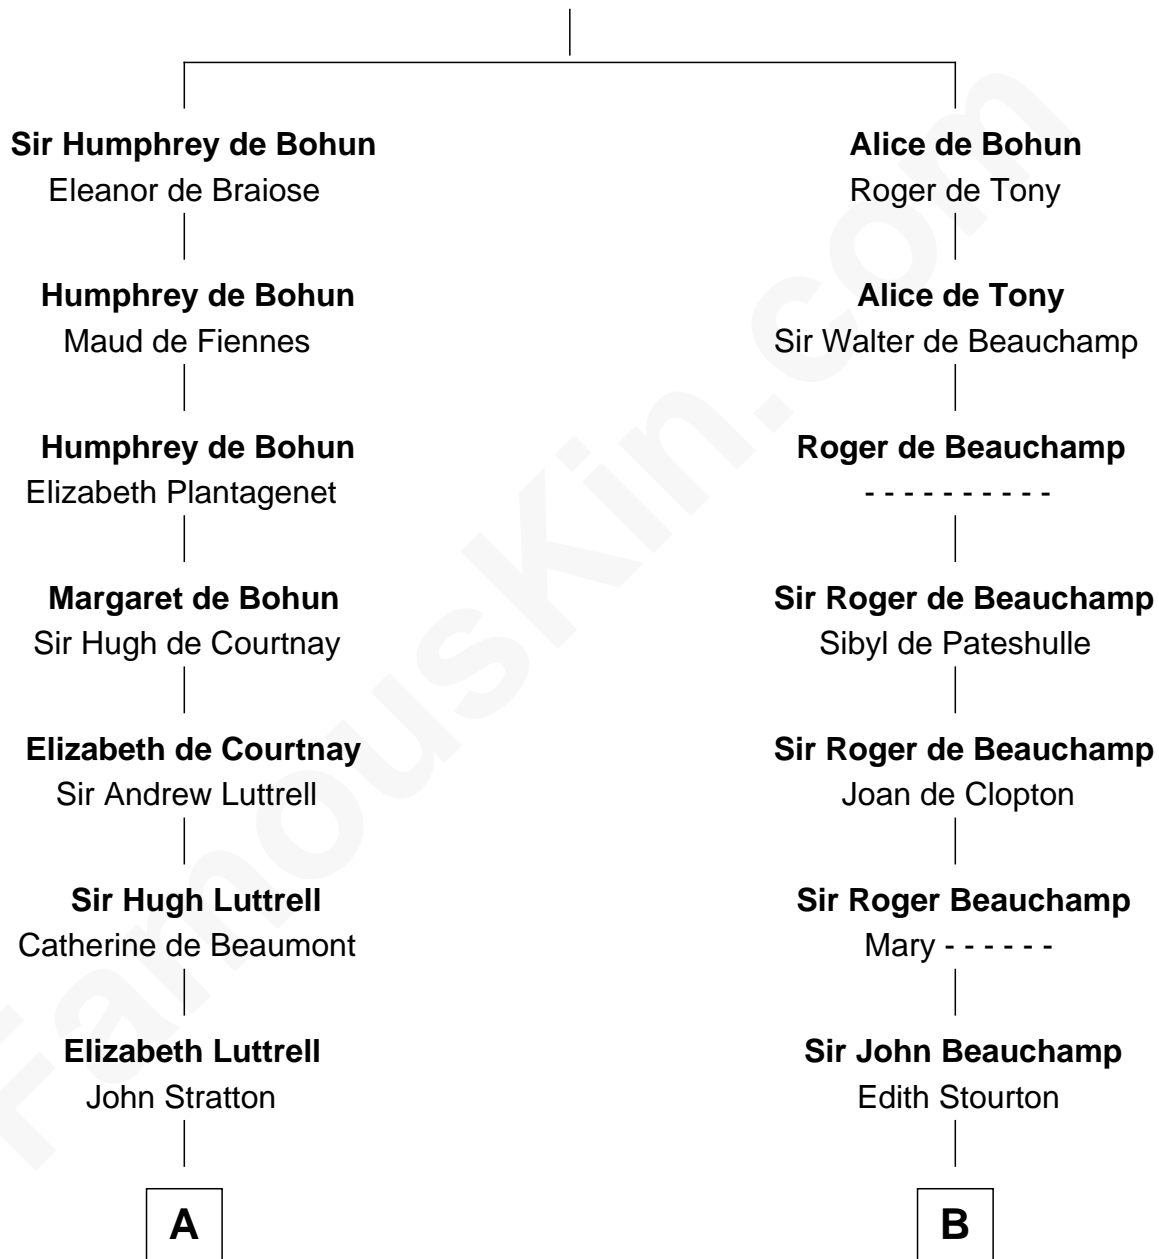

FamousKin.com

Relationship Chart of

Eleanor Roosevelt

First Lady of President Franklin D. Roosevelt

12th cousin 9 times removed of

Mary Stuart
Queen of Scots

Sir Humphrey de Bohun
Maud of Eu

C

—
Gabriel Ver Planck Ludlow

Elizabeth A. Hunter

—
Dr. Edward Hunter Ludlow

Elizabeth Livingston

—
Mary Livingston Ludlow

Valentine Gill Hall

—
Anna Rebecca Hall

Elliott Roosevelt

—
Eleanor Roosevelt

First Lady of Franklin Roosevelt