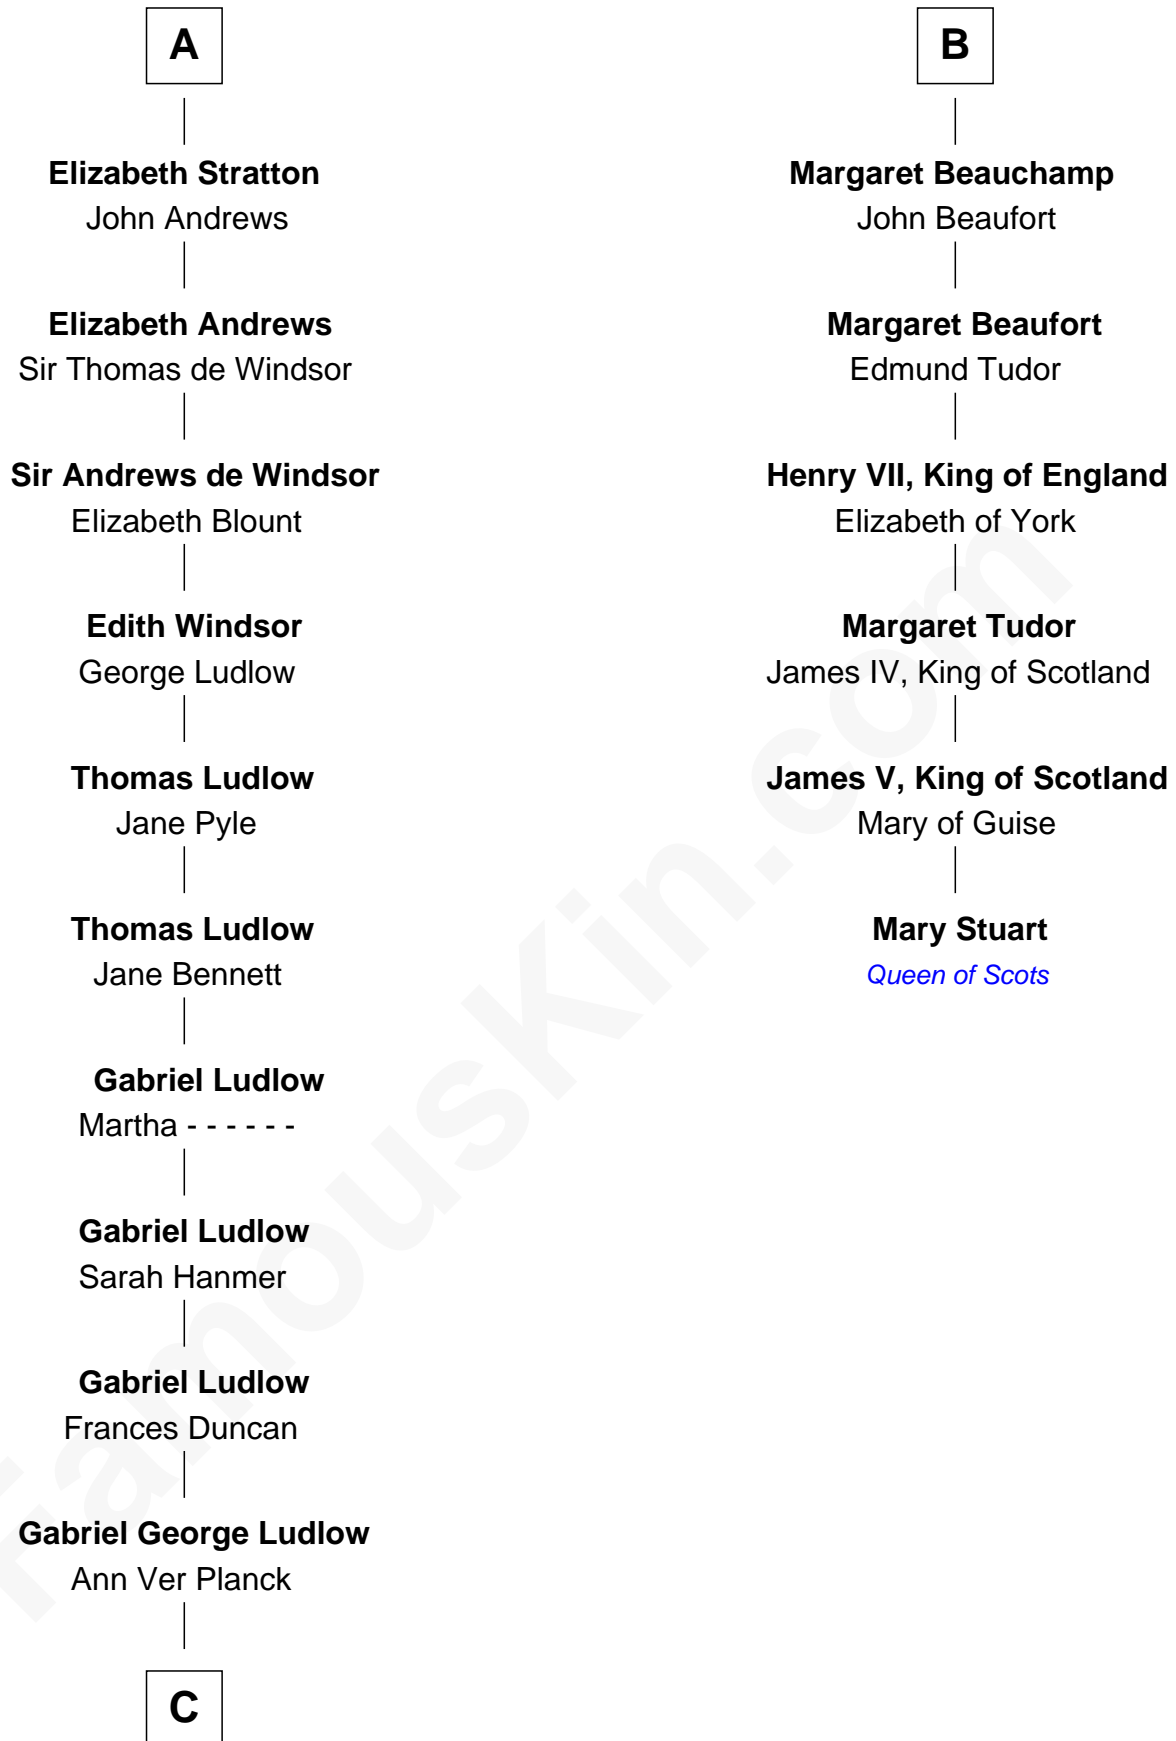

FamousKin.com

Relationship Chart of

Eleanor Roosevelt

First Lady of President Franklin D. Roosevelt

12th cousin 9 times removed of

Mary Stuart
Queen of Scots

Sir Humphrey de Bohun
Maud of Eu

C

—
Gabriel Ver Planck Ludlow

Elizabeth A. Hunter

—
Dr. Edward Hunter Ludlow

Elizabeth Livingston

—
Mary Livingston Ludlow

Valentine Gill Hall

—
Anna Rebecca Hall

Elliott Roosevelt

—
Eleanor Roosevelt

First Lady of Franklin Roosevelt