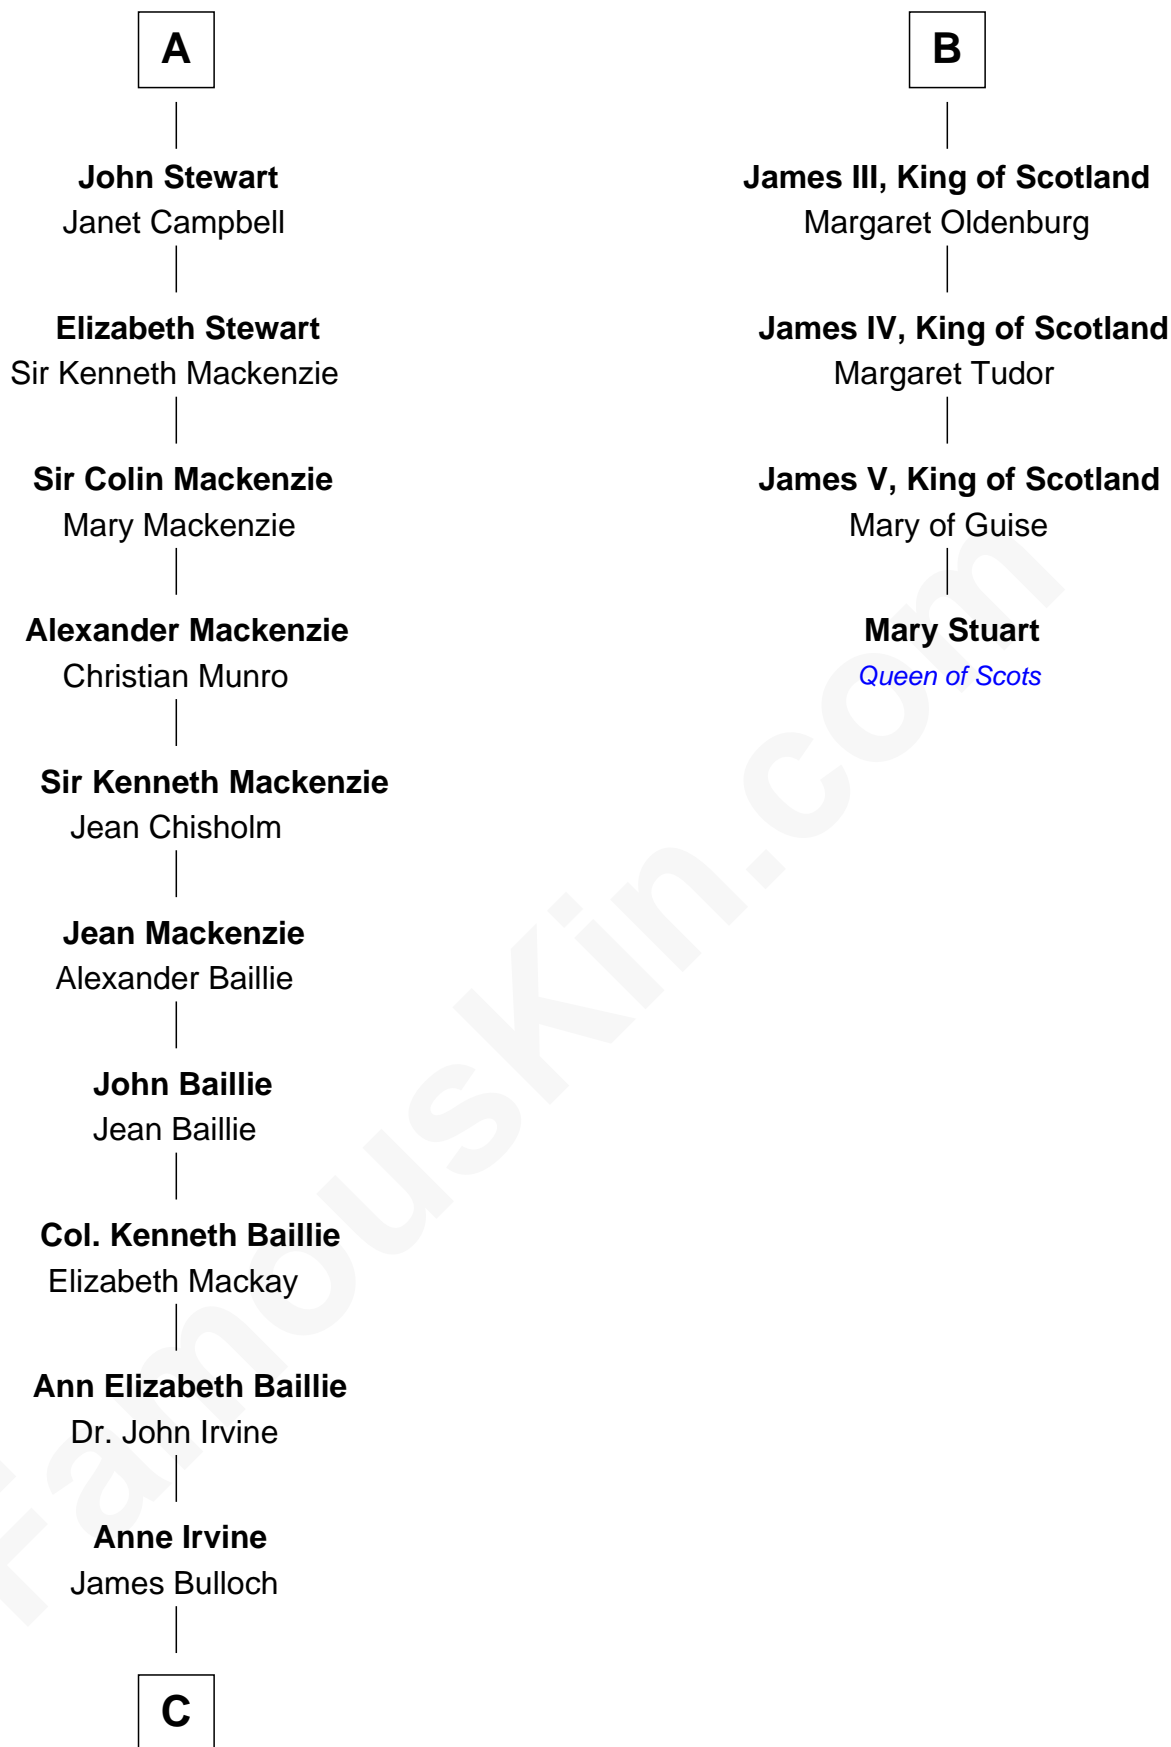

## Relationship Chart of

### Eleanor Roosevelt

*First Lady of President Franklin D. Roosevelt*

10th cousin 10 times removed of

**Mary Stuart**  
*Queen of Scots*

**William Samlesbury**

**C**

James Stephens Bulloch

Martha Stewart

Martha Bulloch

Theodore Roosevelt

Elliott Roosevelt

Anna Rebecca Hall

Eleanor Roosevelt

*First Lady of Franklin Roosevelt*

FamousKin.com