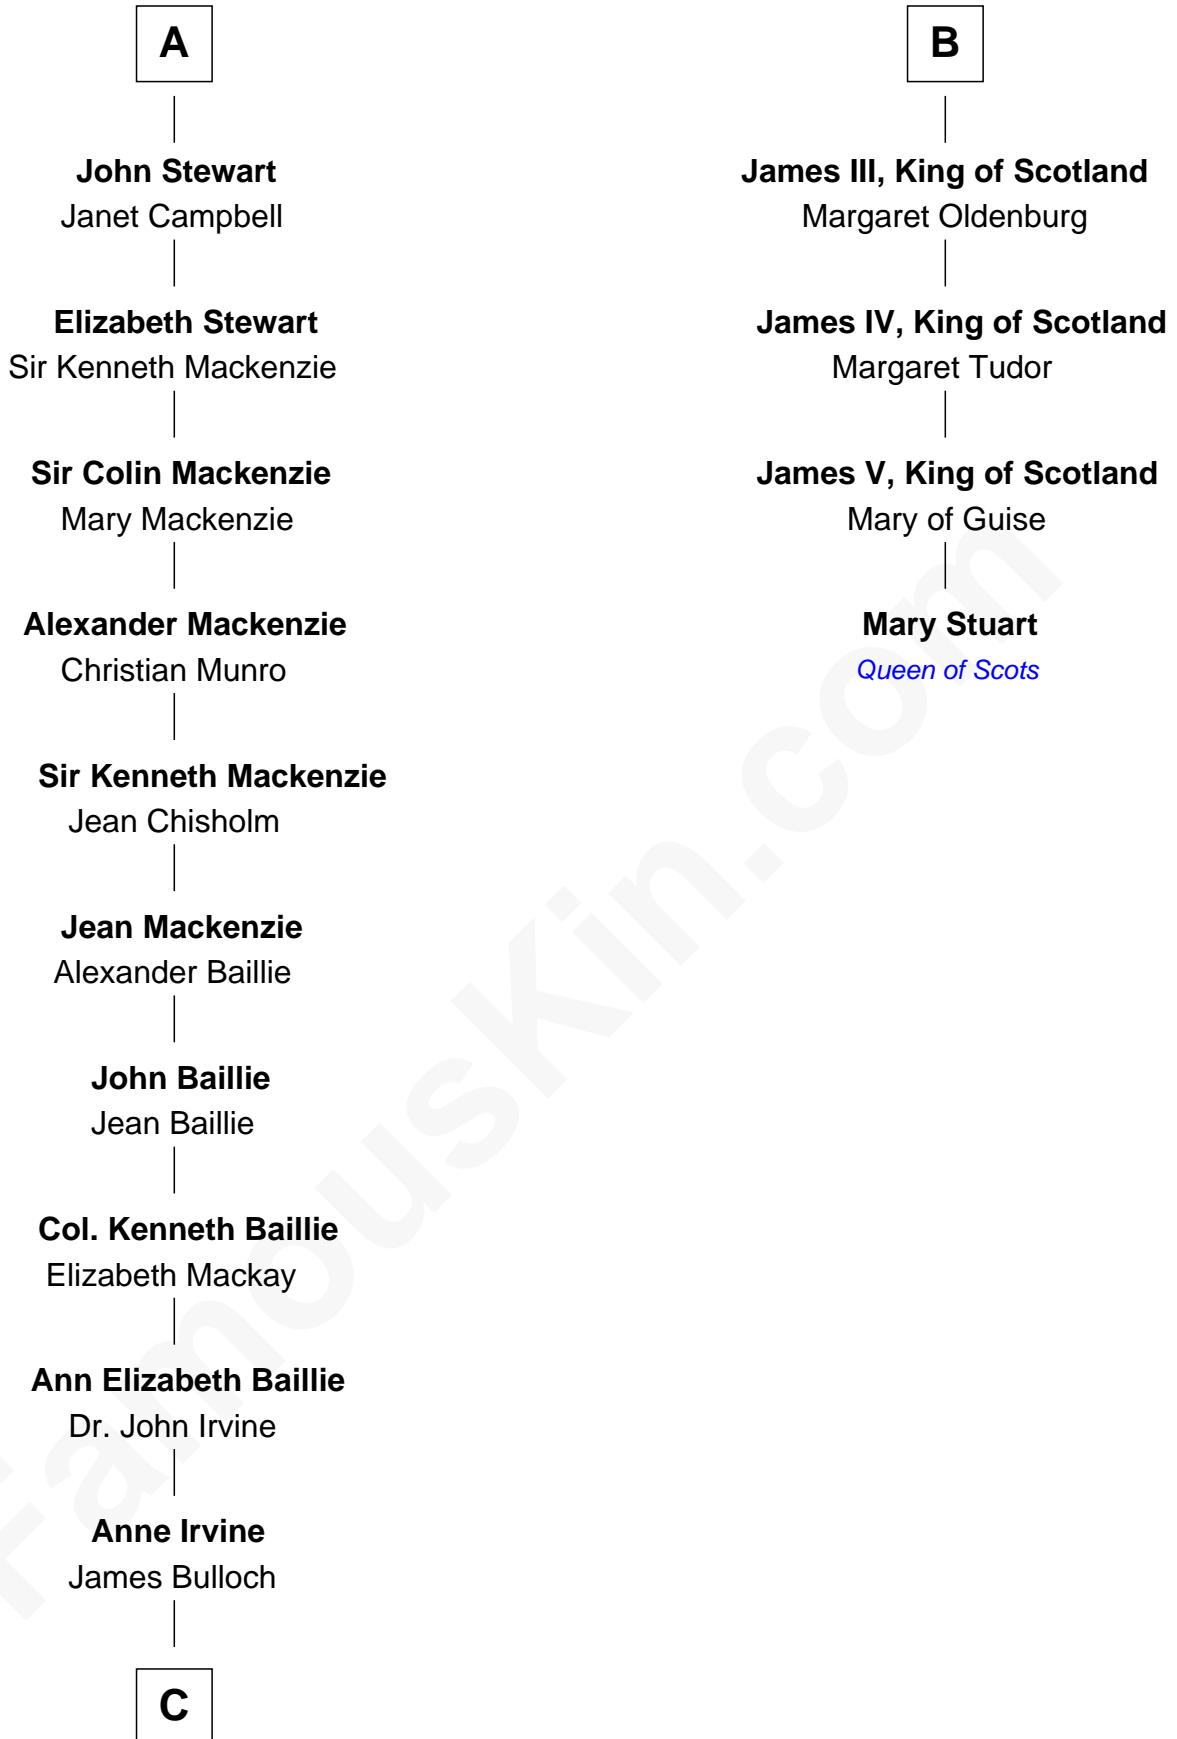

FamousKin.com

Relationship Chart of

Eleanor Roosevelt

First Lady of President Franklin D. Roosevelt

10th cousin 10 times removed of

Mary Stuart
Queen of Scots

C

James Stephens Bulloch

Martha Stewart

Martha Bulloch

Theodore Roosevelt

Elliott Roosevelt

Anna Rebecca Hall

Eleanor Roosevelt

First Lady of Franklin Roosevelt

FamousKin.com