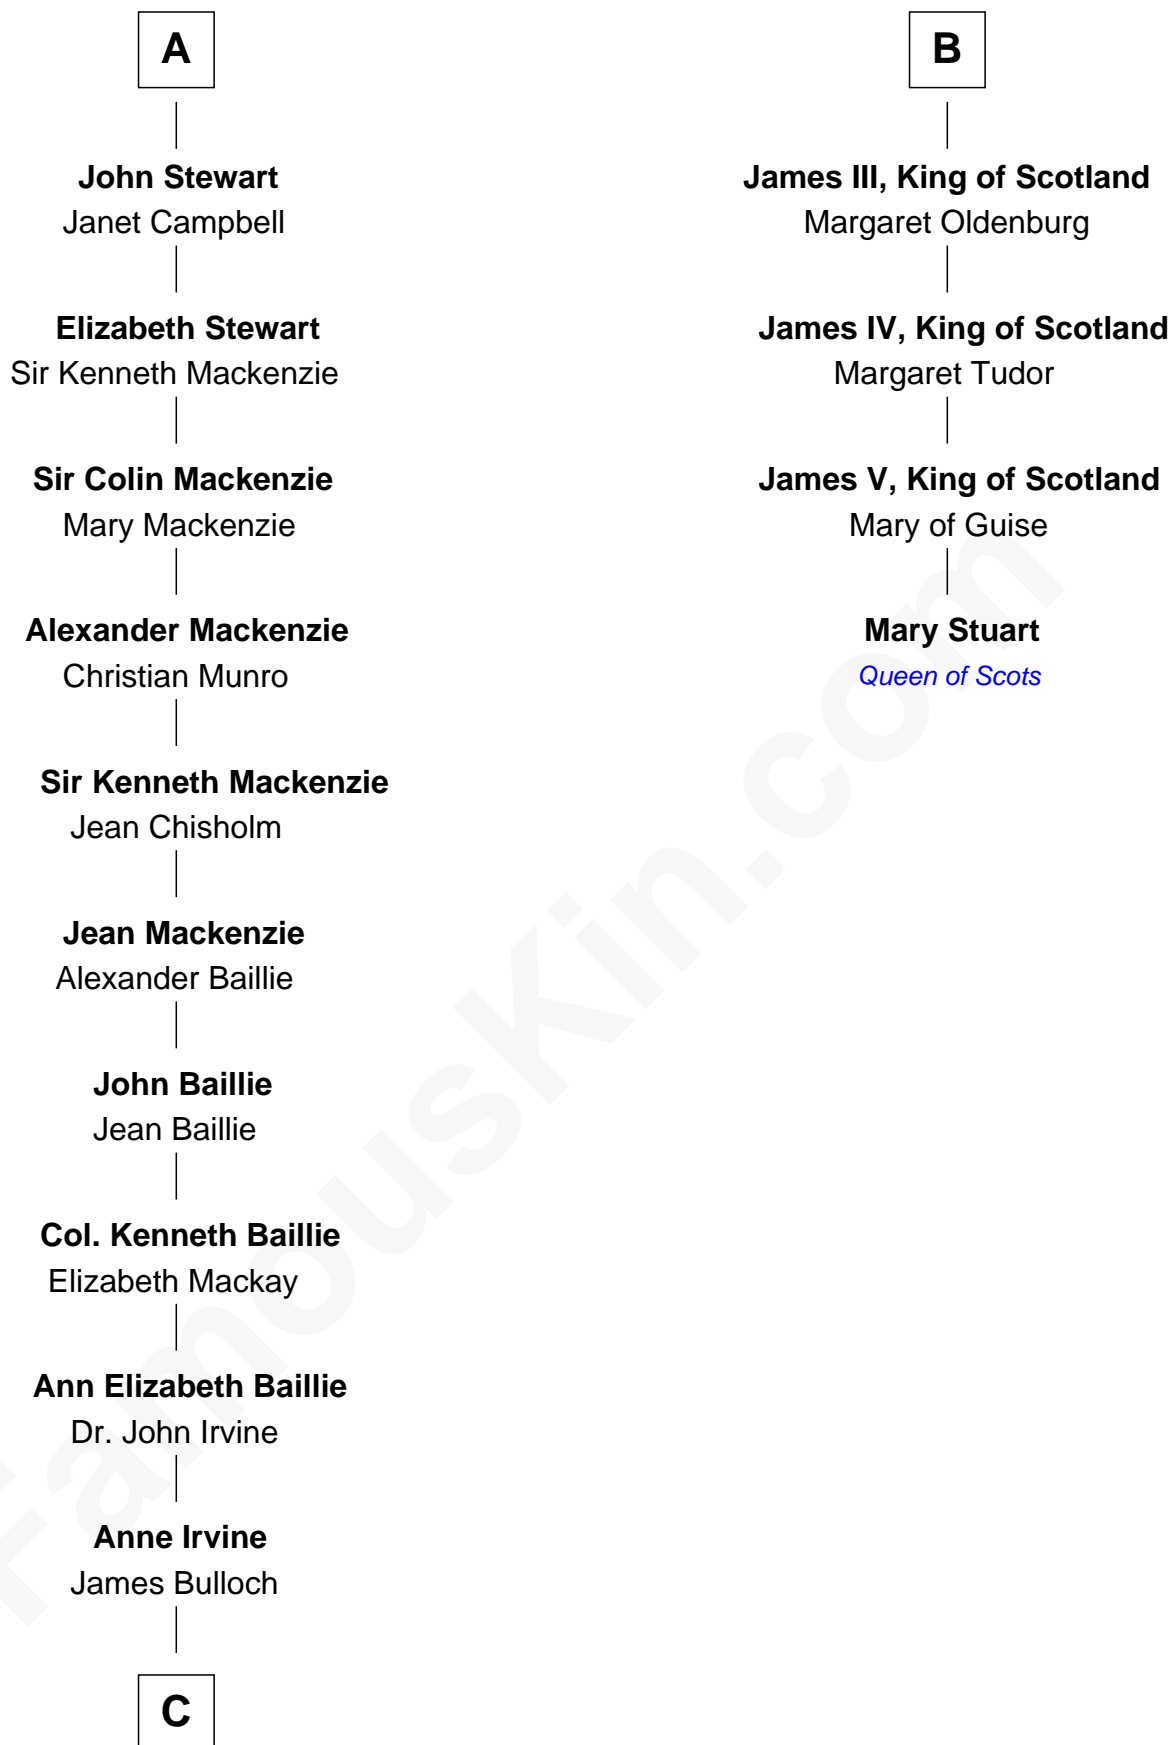

FamousKin.com

Relationship Chart of Eleanor Roosevelt

First Lady of President Franklin D. Roosevelt

10th cousin 10 times removed of

Mary Stuart

Queen of Scots

C

James Stephens Bulloch

Martha Stewart

Martha Bulloch

Theodore Roosevelt

Elliott Roosevelt

Anna Rebecca Hall

Eleanor Roosevelt

First Lady of Franklin Roosevelt

FamousKin.com