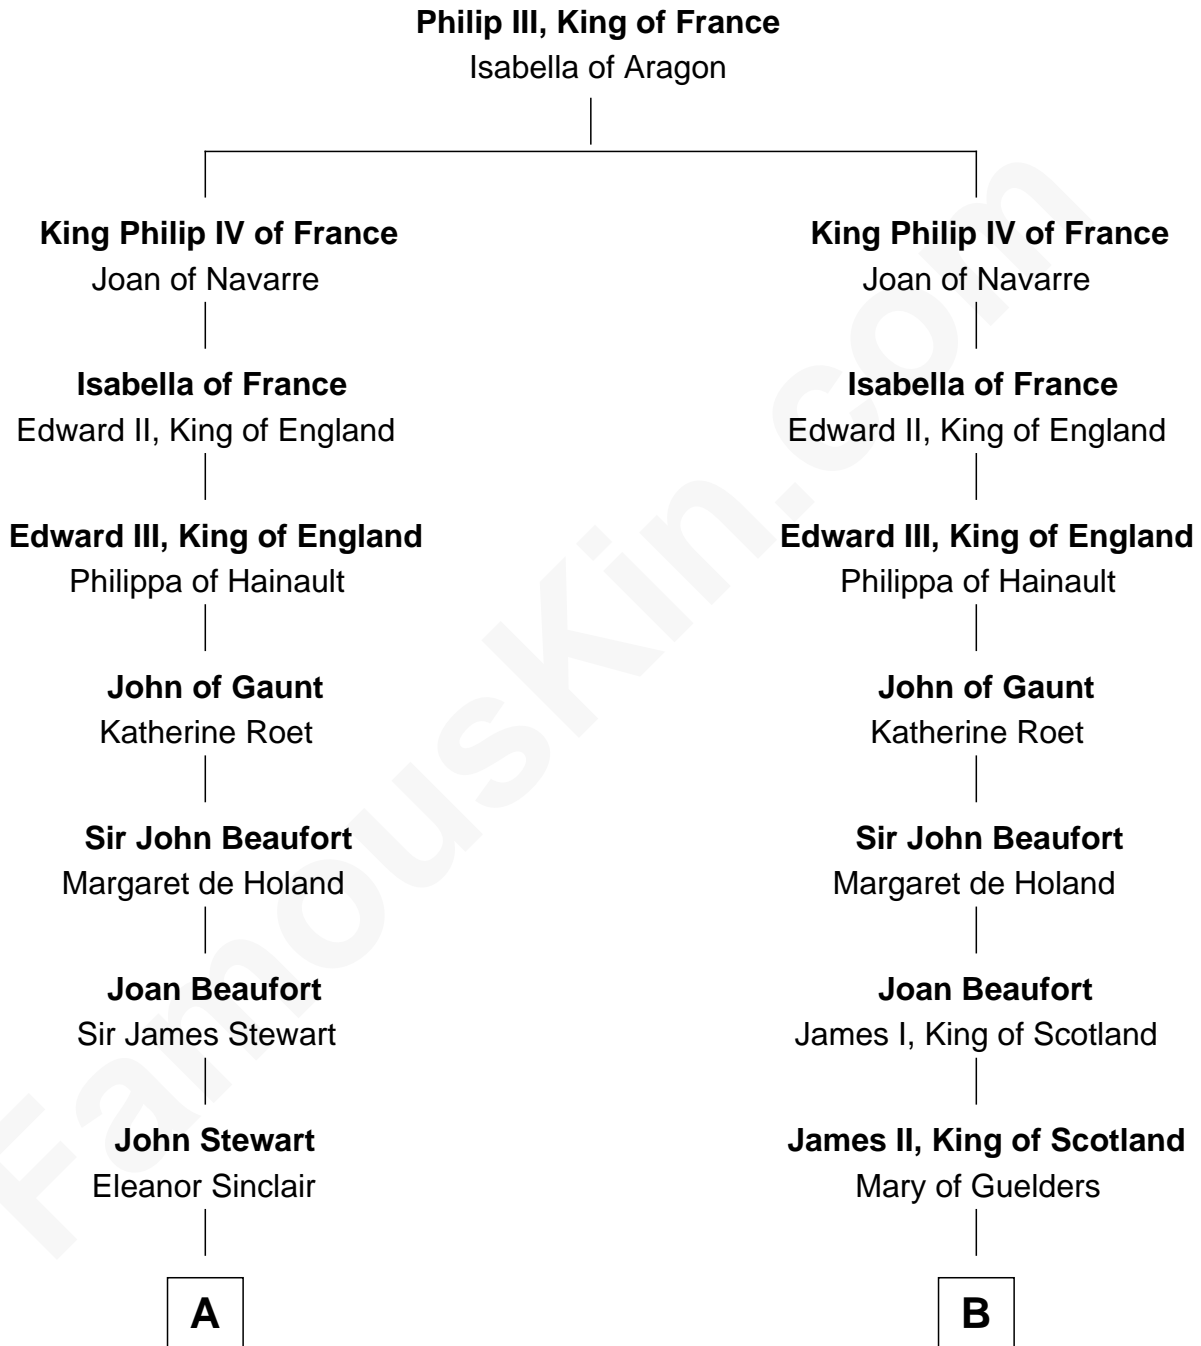

FamousKin.com

Relationship Chart of Eleanor Roosevelt

First Lady of President Franklin D. Roosevelt

10th cousin 10 times removed of

Mary Stuart

Queen of Scots

C

James Stephens Bulloch

Martha Stewart

Martha Bulloch

Theodore Roosevelt

Elliott Roosevelt

Anna Rebecca Hall

Eleanor Roosevelt

First Lady of Franklin Roosevelt

FamousKin.com