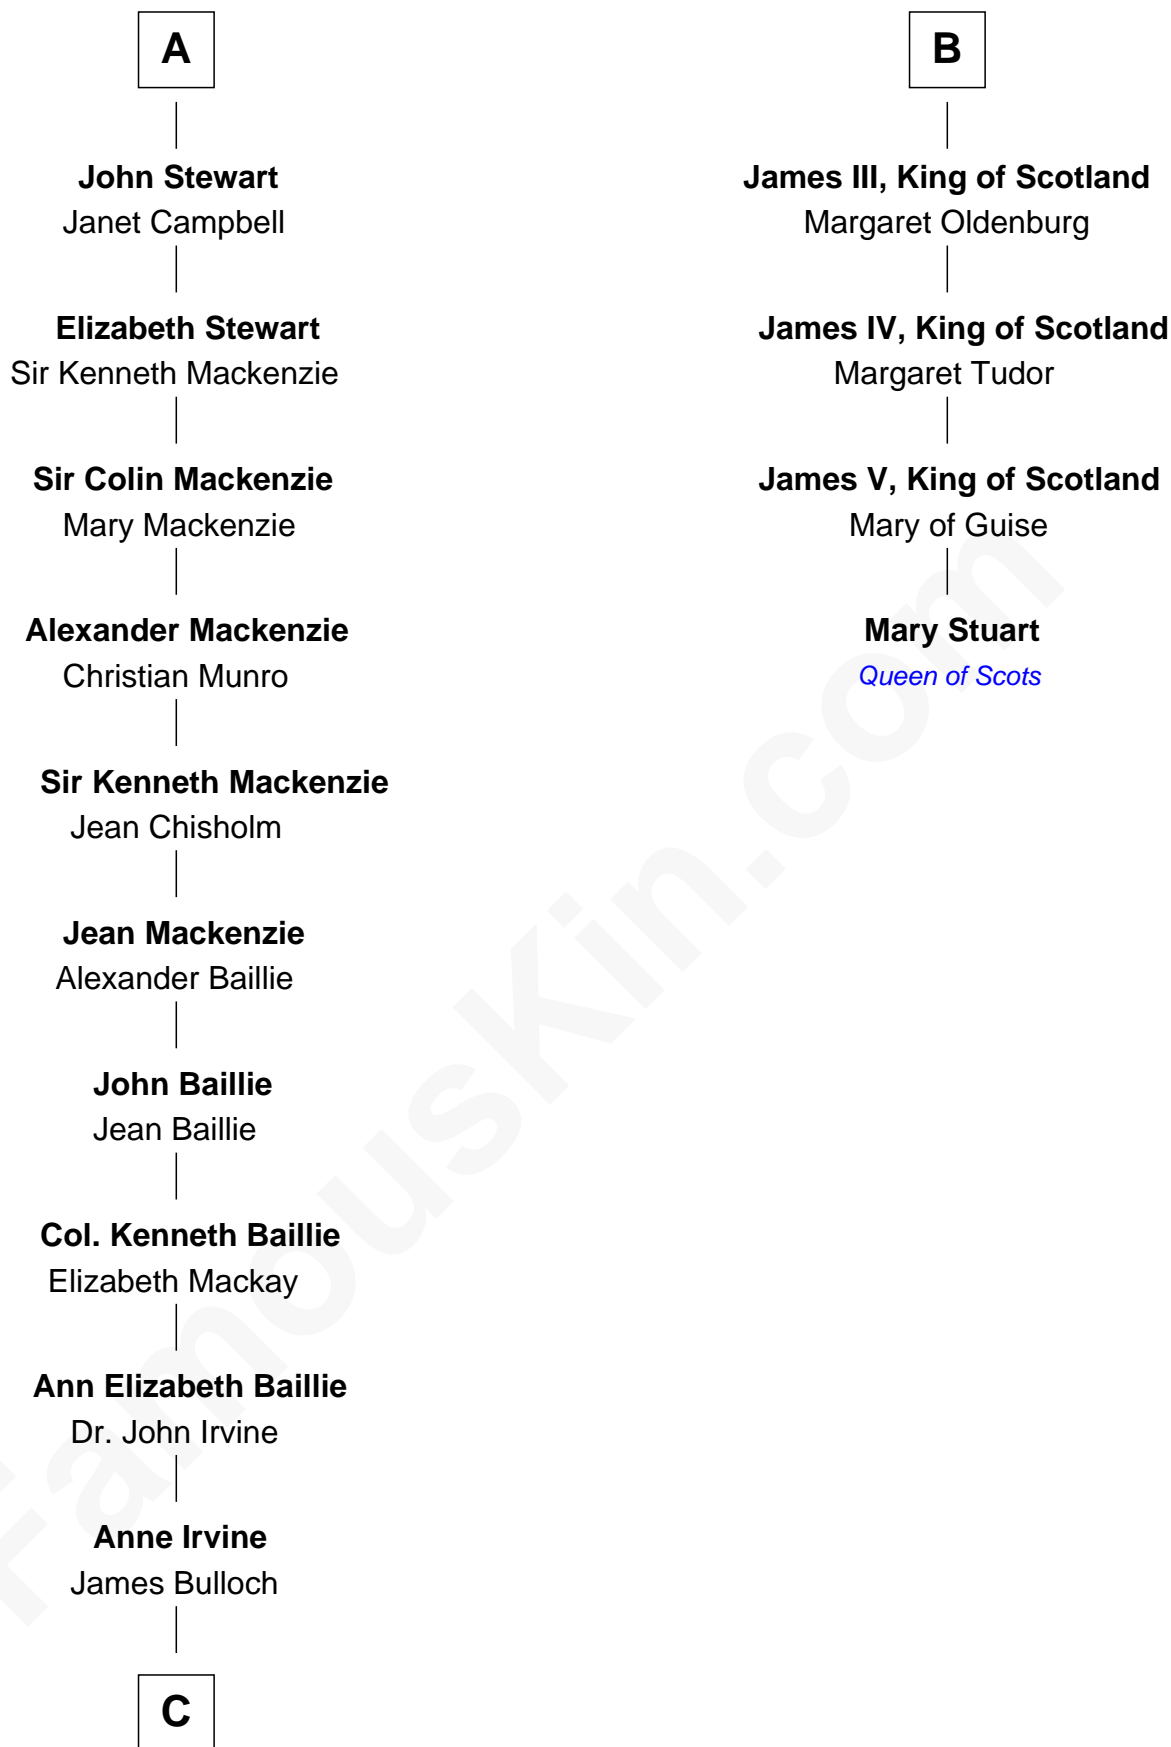

FamousKin.com

Relationship Chart of

Eleanor Roosevelt

First Lady of President Franklin D. Roosevelt

10th cousin 10 times removed of

Mary Stuart
Queen of Scots

C

James Stephens Bulloch

Martha Stewart

Martha Bulloch

Theodore Roosevelt

Elliott Roosevelt

Anna Rebecca Hall

Eleanor Roosevelt

First Lady of Franklin Roosevelt

FamousKin.com