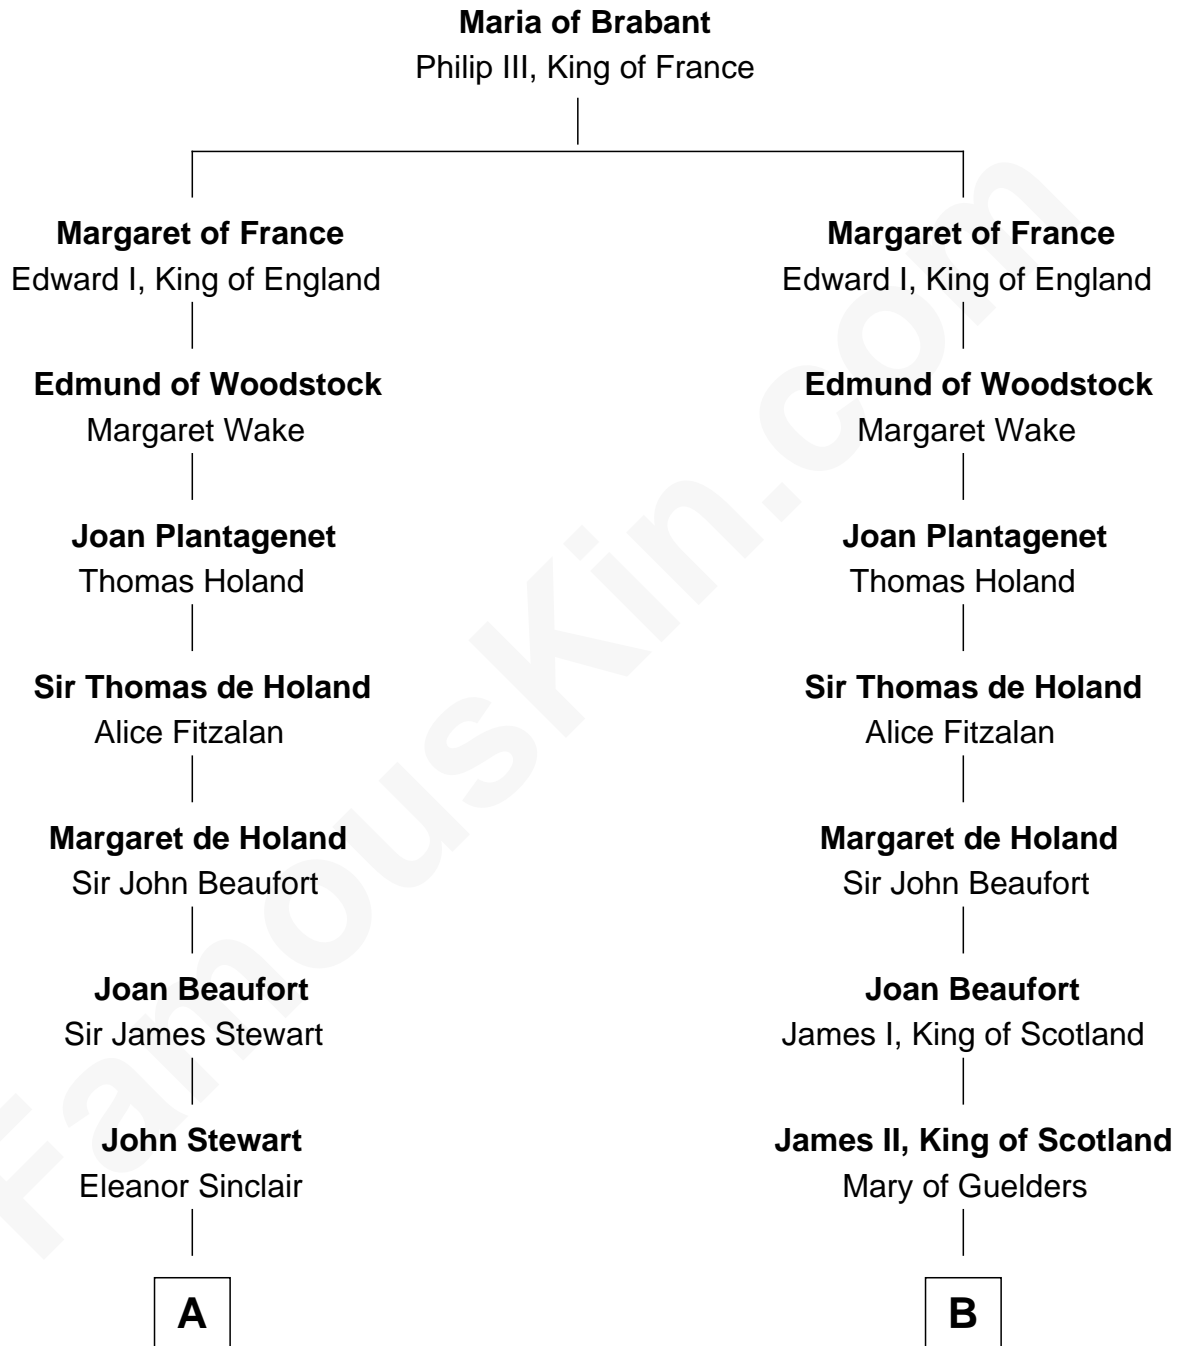

FamousKin.com

Relationship Chart of

Eleanor Roosevelt

First Lady of President Franklin D. Roosevelt

10th cousin 10 times removed of

Mary Stuart
Queen of Scots

C

James Stephens Bulloch

Martha Stewart

Martha Bulloch

Theodore Roosevelt

Elliott Roosevelt

Anna Rebecca Hall

Eleanor Roosevelt

First Lady of Franklin Roosevelt

FamousKin.com