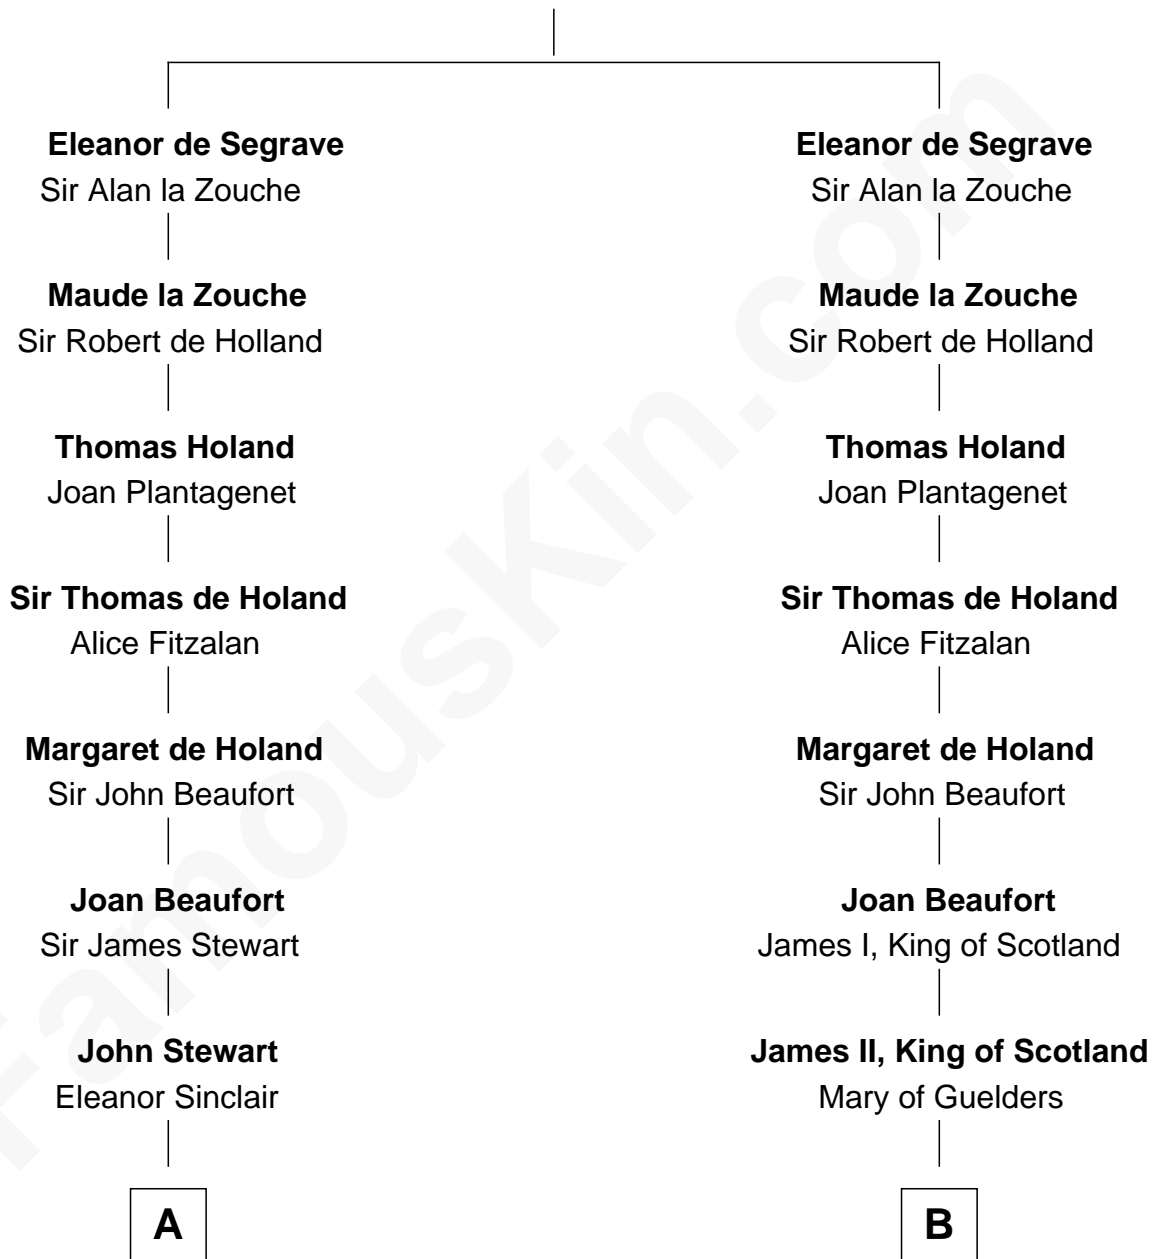

FamousKin.com

Relationship Chart of

Eleanor Roosevelt

First Lady of President Franklin D. Roosevelt

10th cousin 10 times removed of

Mary Stuart
Queen of Scots

Nicholas de Segrave

C

James Stephens Bulloch

Martha Stewart

Martha Bulloch

Theodore Roosevelt

Elliott Roosevelt

Anna Rebecca Hall

Eleanor Roosevelt

First Lady of Franklin Roosevelt