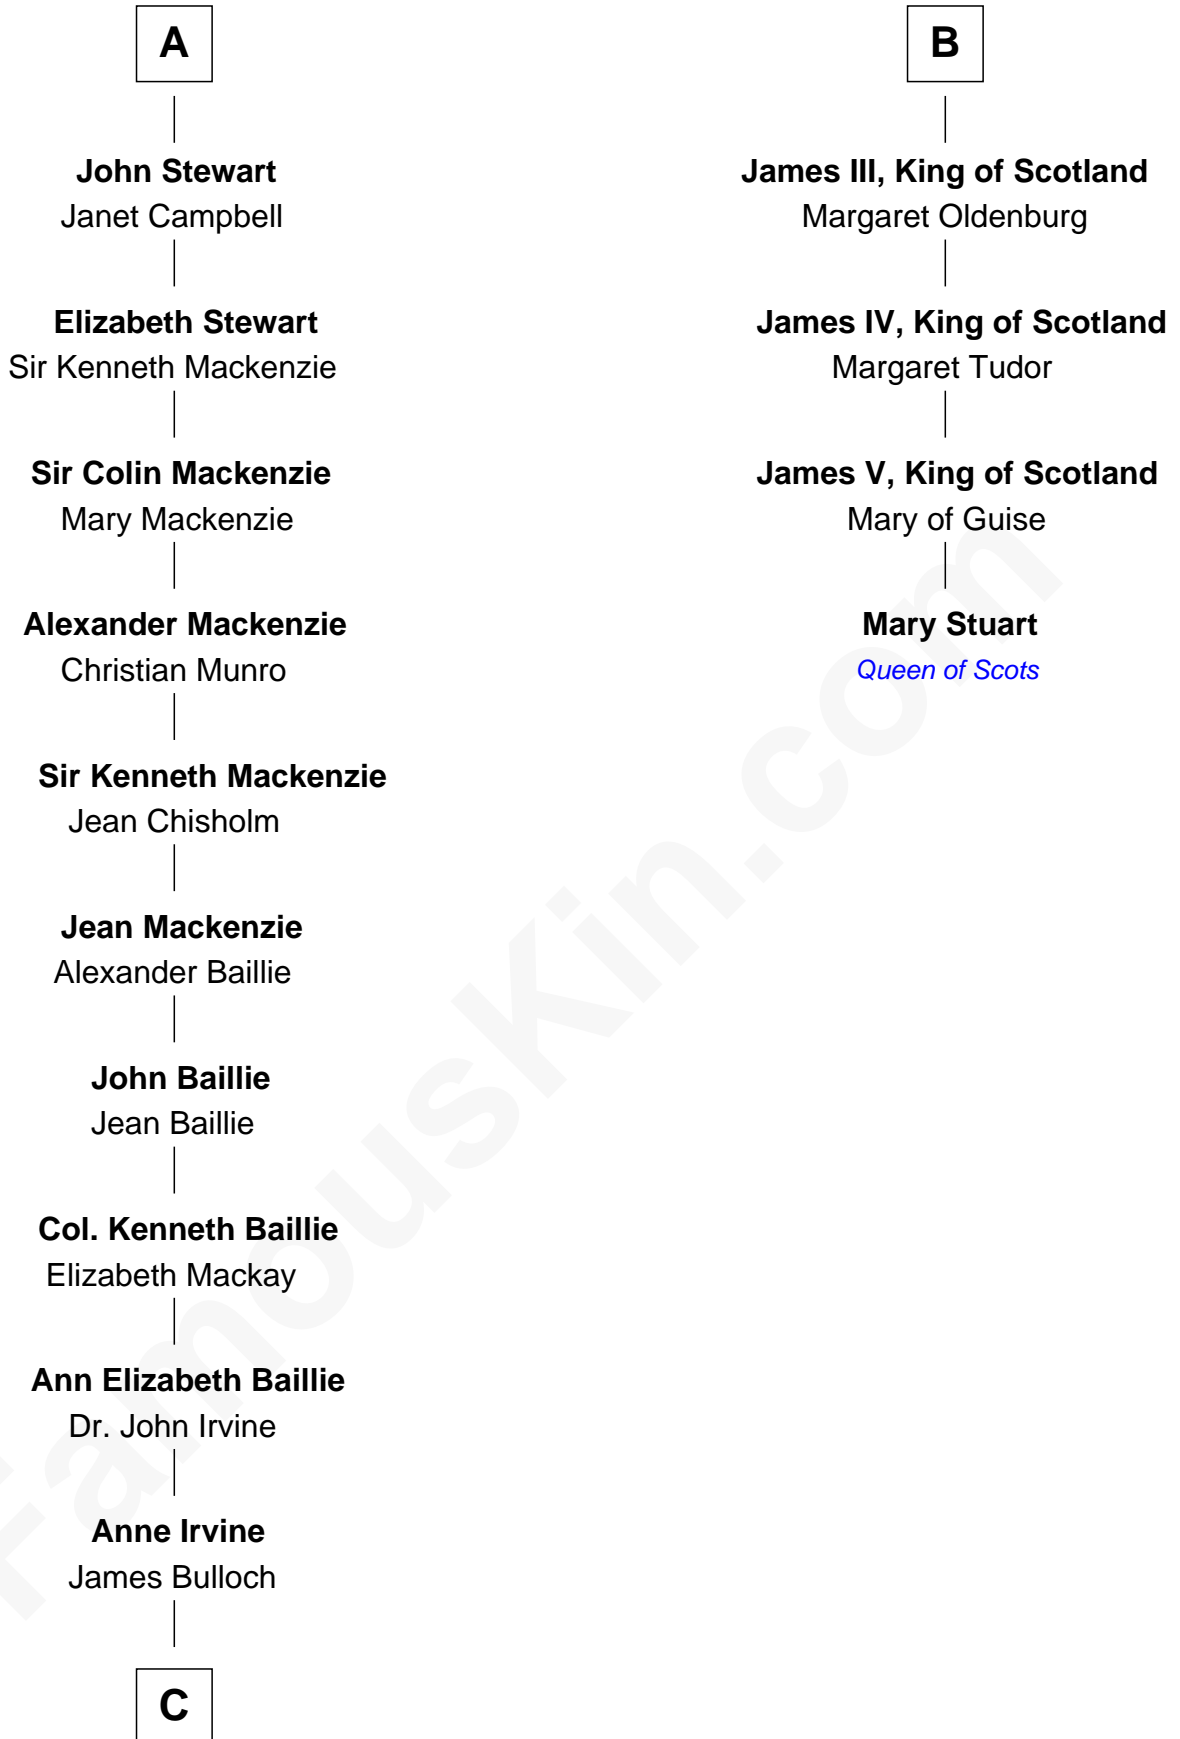

FamousKin.com

Relationship Chart of

Eleanor Roosevelt

First Lady of President Franklin D. Roosevelt

10th cousin 10 times removed of

Mary Stuart
Queen of Scots

Nicholas de Segrave

C

James Stephens Bulloch

Martha Stewart

Martha Bulloch

Theodore Roosevelt

Elliott Roosevelt

Anna Rebecca Hall

Eleanor Roosevelt

First Lady of Franklin Roosevelt