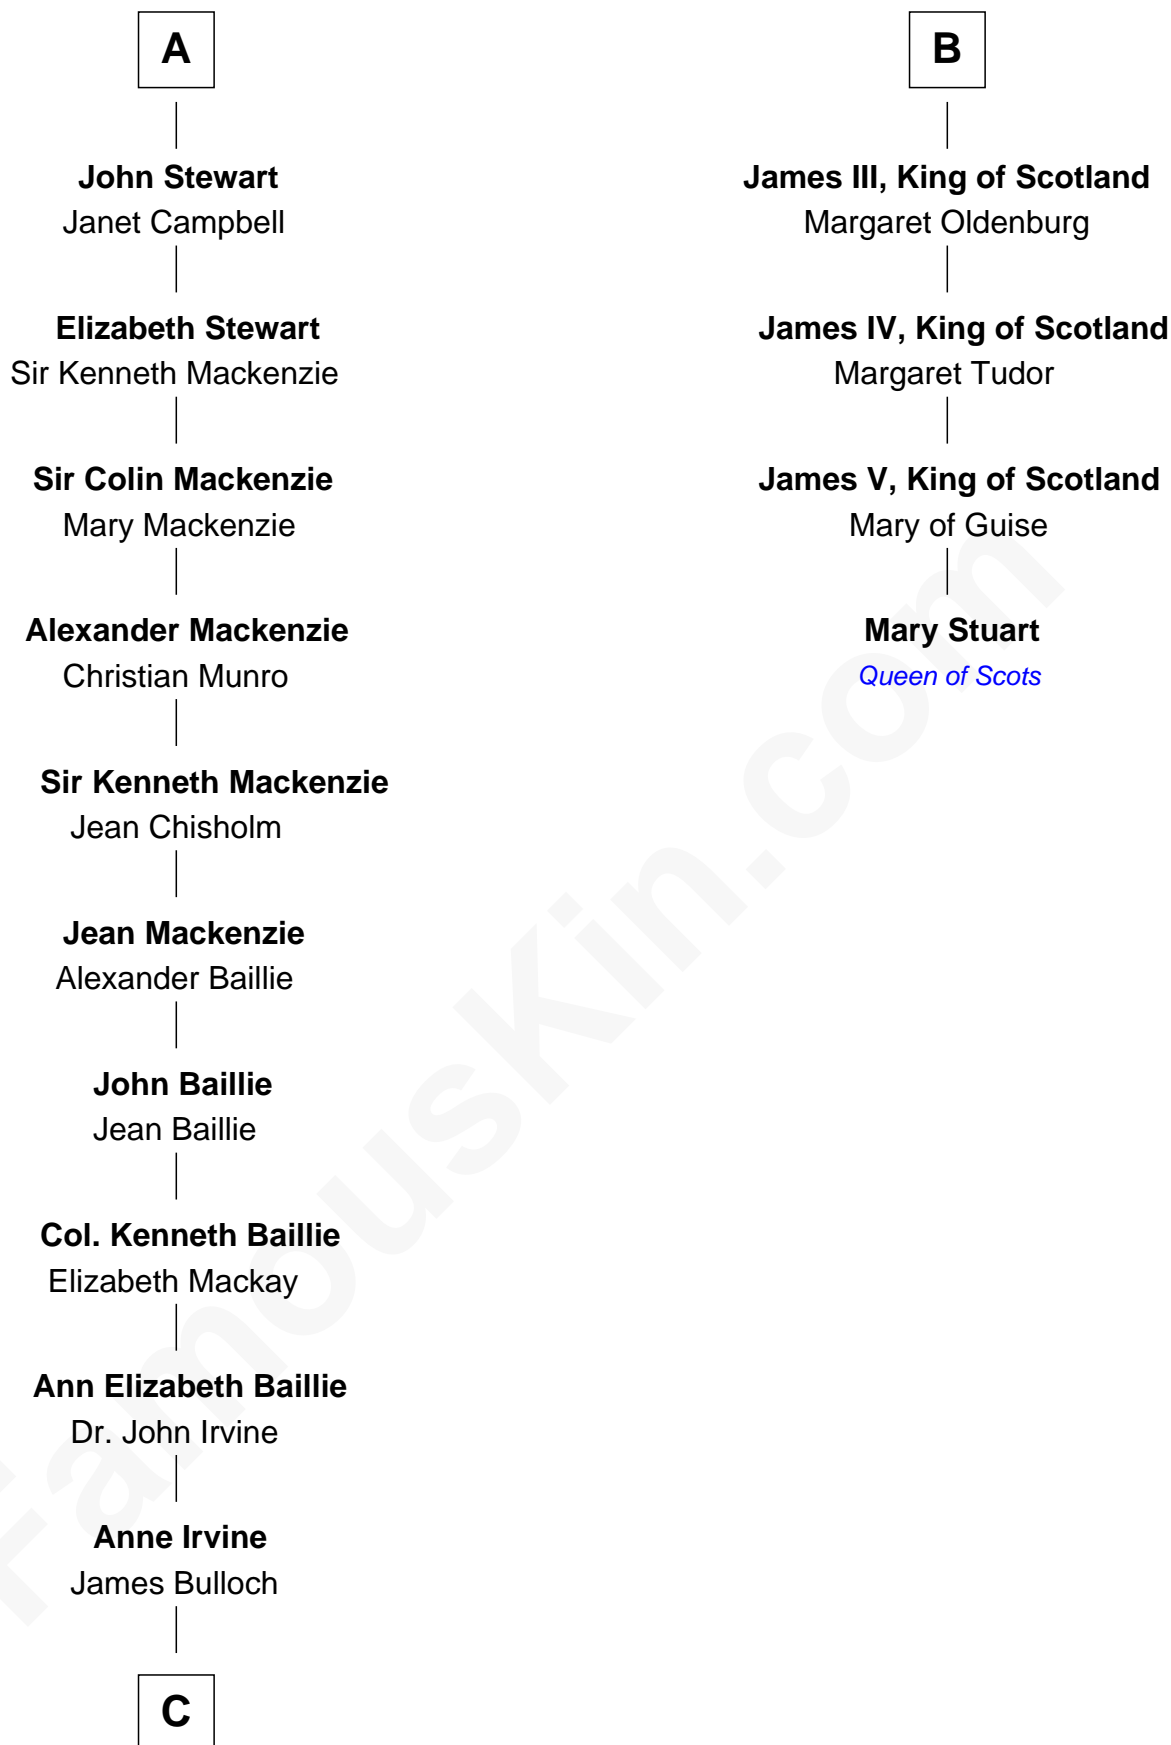

FamousKin.com

Relationship Chart of

Eleanor Roosevelt

First Lady of President Franklin D. Roosevelt

10th cousin 10 times removed of

Mary Stuart
Queen of Scots

C

James Stephens Bulloch

Martha Stewart

Martha Bulloch

Theodore Roosevelt

Elliott Roosevelt

Anna Rebecca Hall

Eleanor Roosevelt

First Lady of Franklin Roosevelt

FamousKin.com