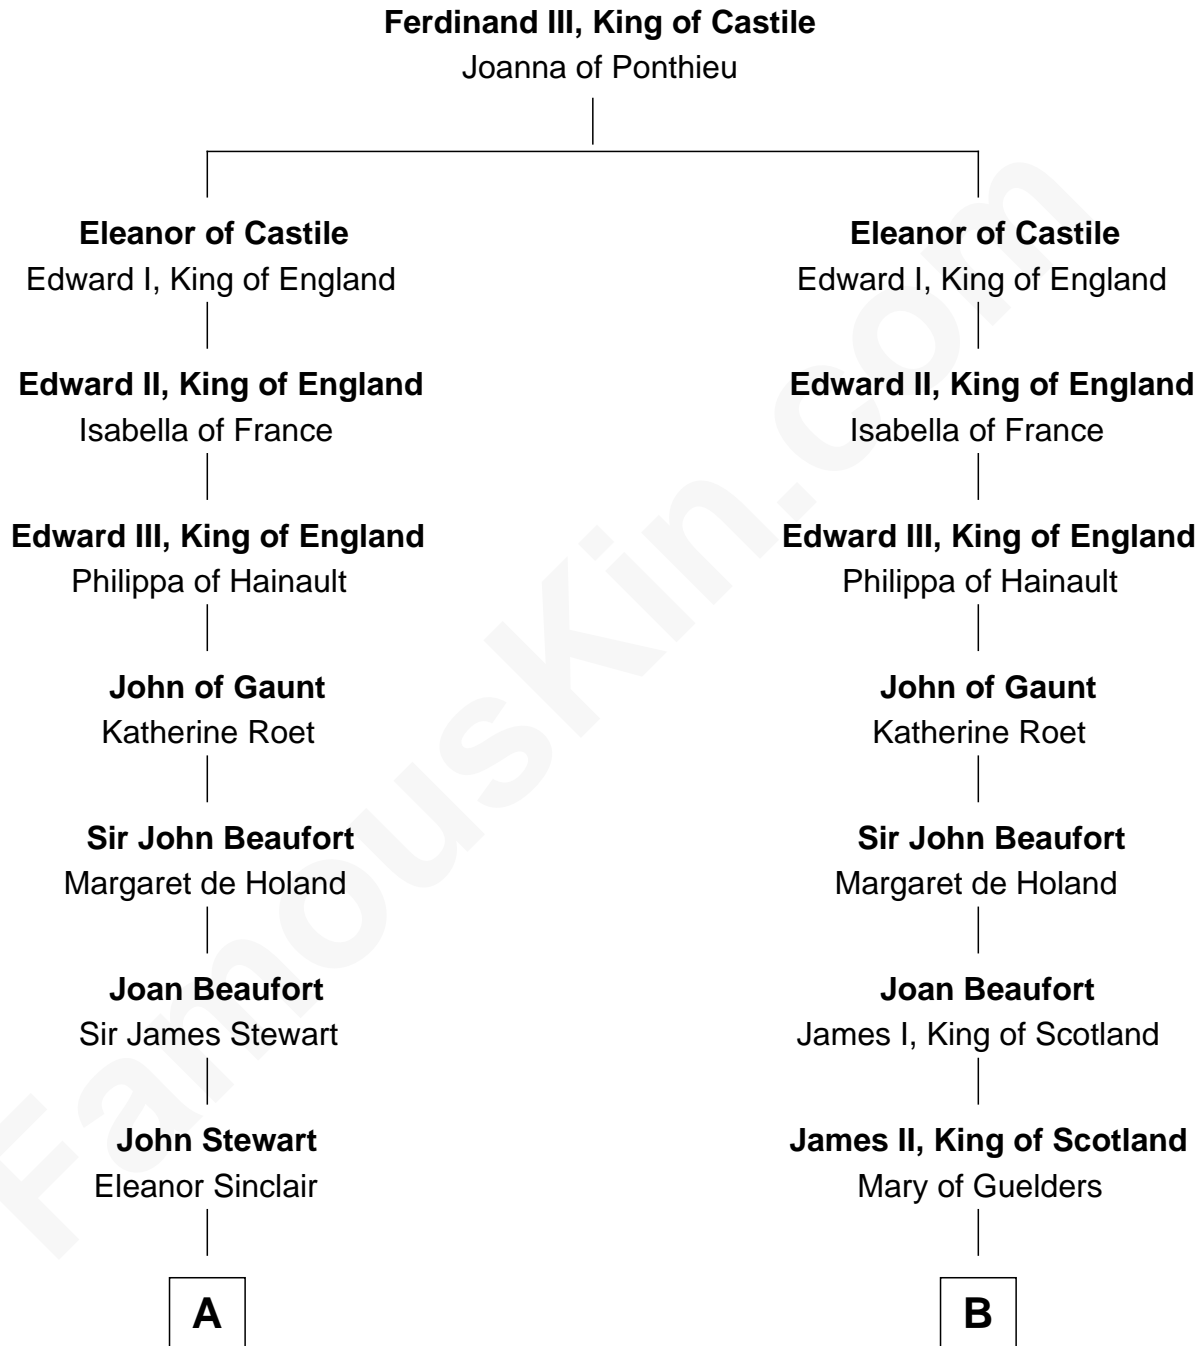

FamousKin.com

Relationship Chart of

Eleanor Roosevelt

First Lady of President Franklin D. Roosevelt

10th cousin 10 times removed of

Mary Stuart
Queen of Scots

C

James Stephens Bulloch

Martha Stewart

Martha Bulloch

Theodore Roosevelt

Elliott Roosevelt

Anna Rebecca Hall

Eleanor Roosevelt

First Lady of Franklin Roosevelt

FamousKin.com