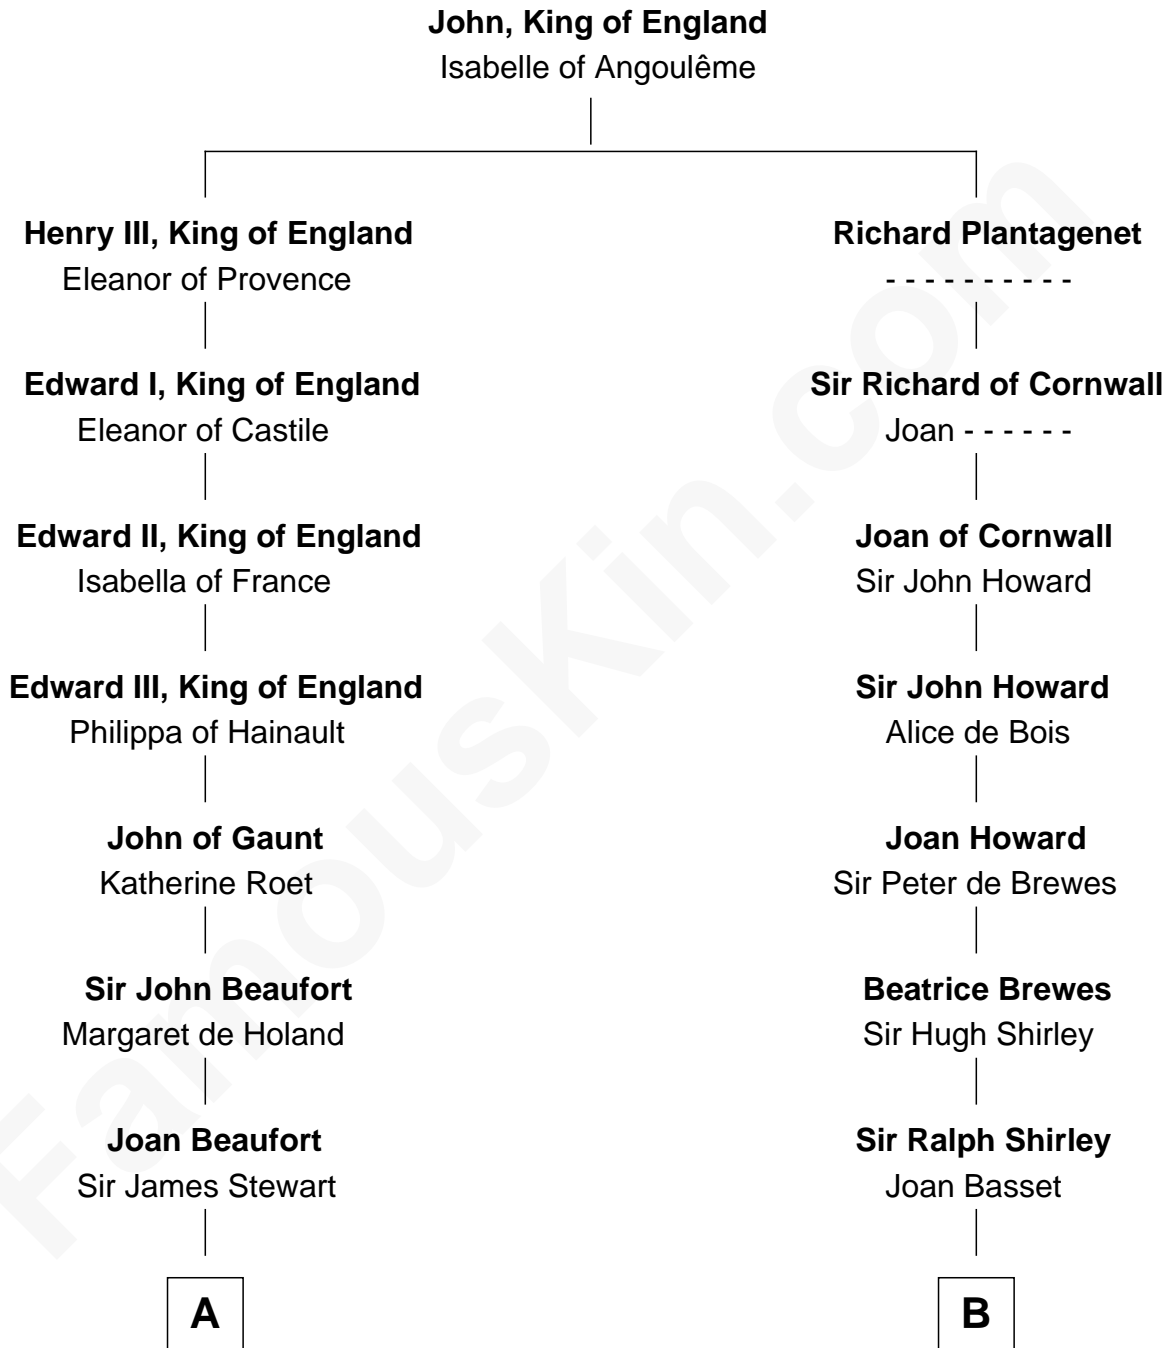

FamousKin.com

Relationship Chart of Eleanor Roosevelt

First Lady of President Franklin D. Roosevelt

21st cousin of

William Henry Moore

Co-Founder, U.S. Steel and Nabisco

C

Anne Irvine
James Bulloch

James Stephens Bulloch
Martha Stewart

Martha Bulloch
Theodore Roosevelt

Elliott Roosevelt
Anna Rebecca Hall

Eleanor Roosevelt
First Lady of Franklin Roosevelt

D

Sarah Browne
George Beckwith

George Beckwith
Rachel Marsh

George Beckwith
Mary Bradley

Rachael Arvilla Beckwith
Nathaniel Ford Moore

William Henry Moore
Co-Founder, U.S. Steel and Nabisco