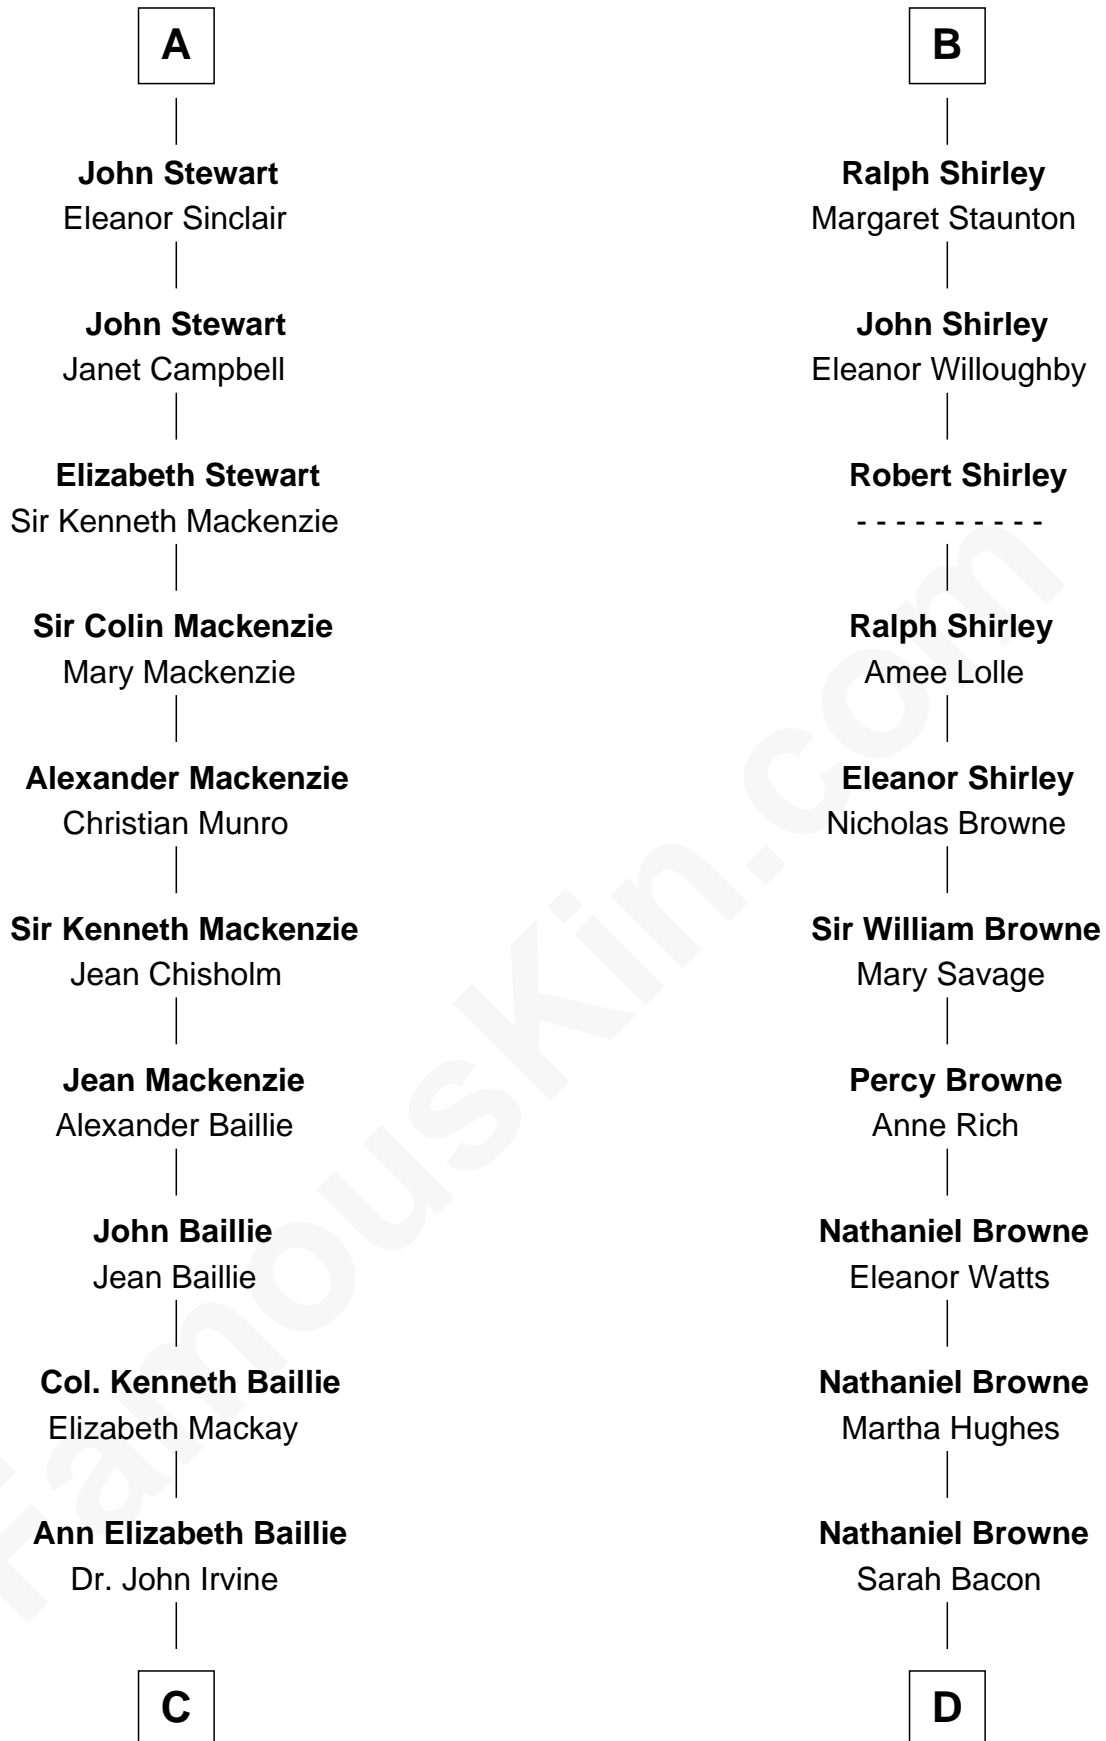

FamousKin.com

Relationship Chart of Eleanor Roosevelt

First Lady of President Franklin D. Roosevelt

21st cousin of

William Henry Moore

Co-Founder, U.S. Steel and Nabisco

C

Anne Irvine
James Bulloch

James Stephens Bulloch
Martha Stewart

Martha Bulloch
Theodore Roosevelt

Elliott Roosevelt
Anna Rebecca Hall

Eleanor Roosevelt
First Lady of Franklin Roosevelt

D

Sarah Browne
George Beckwith

George Beckwith
Rachel Marsh

George Beckwith
Mary Bradley

Rachael Arvilla Beckwith
Nathaniel Ford Moore

William Henry Moore
Co-Founder, U.S. Steel and Nabisco