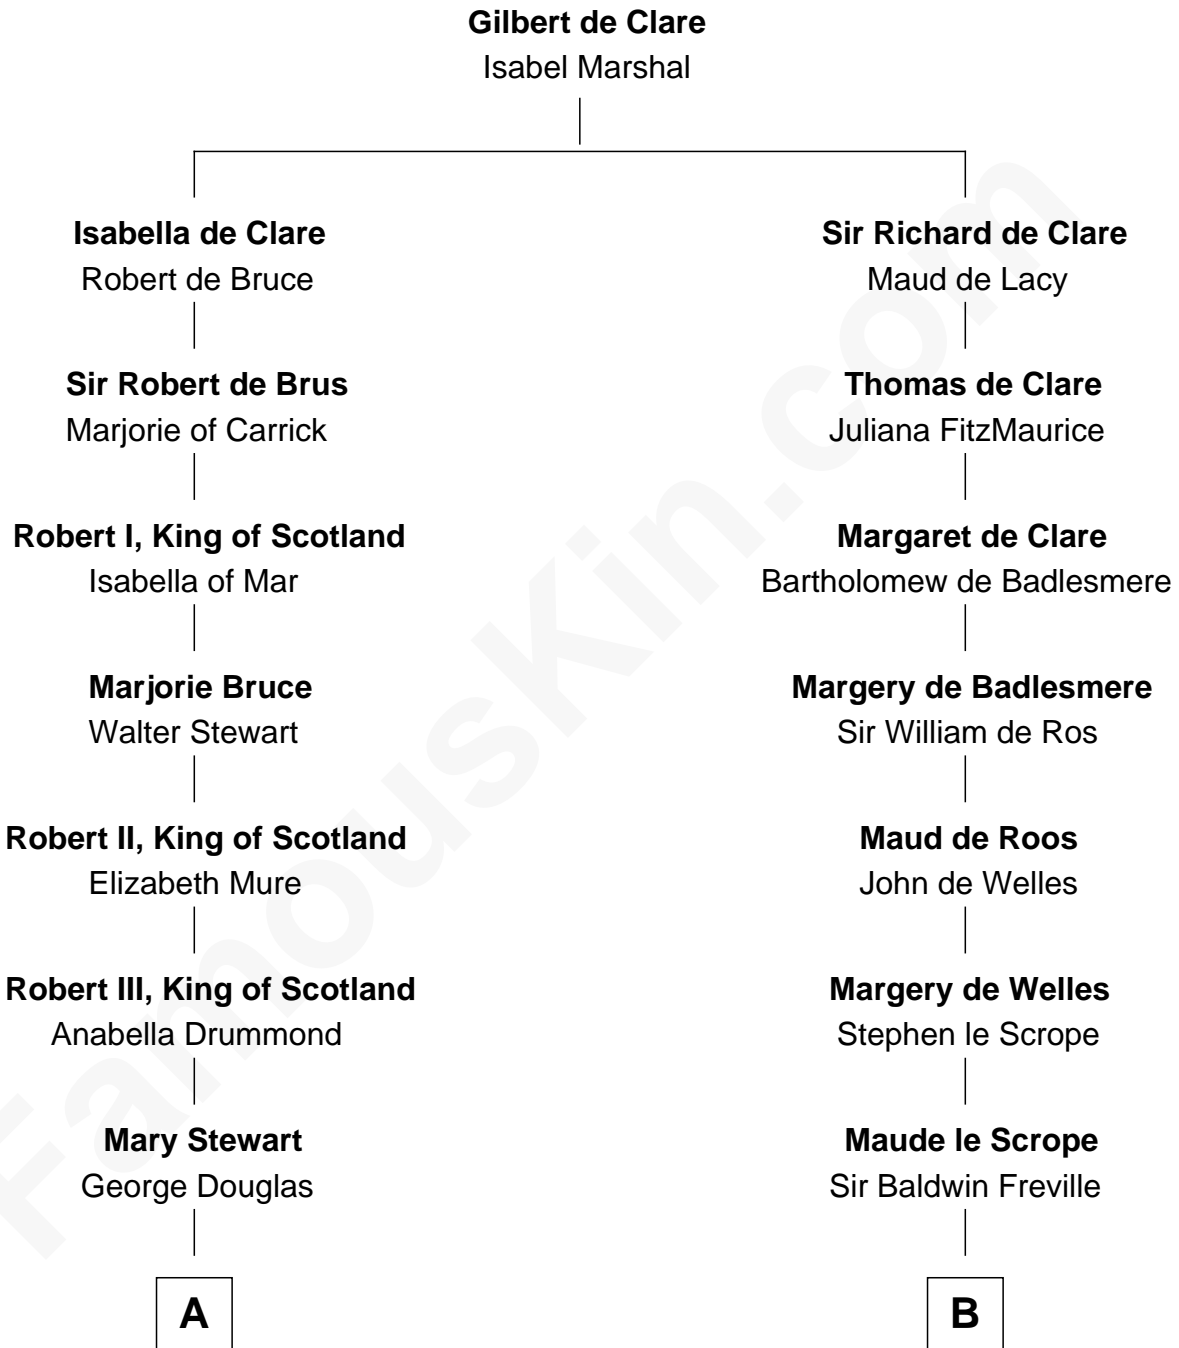

FamousKin.com

Relationship Chart of

Eleanor Roosevelt

First Lady of President Franklin D. Roosevelt

21st cousin of

William Henry Moore

Co-Founder, U.S. Steel and Nabisco

C

Anne Irvine
James Bulloch

James Stephens Bulloch
Martha Stewart

Martha Bulloch
Theodore Roosevelt

Elliott Roosevelt
Anna Rebecca Hall

Eleanor Roosevelt
First Lady of Franklin Roosevelt

D

Sarah Browne
George Beckwith

George Beckwith
Rachel Marsh

George Beckwith
Mary Bradley

Rachael Arvilla Beckwith
Nathaniel Ford Moore

William Henry Moore
Co-Founder, U.S. Steel and Nabisco