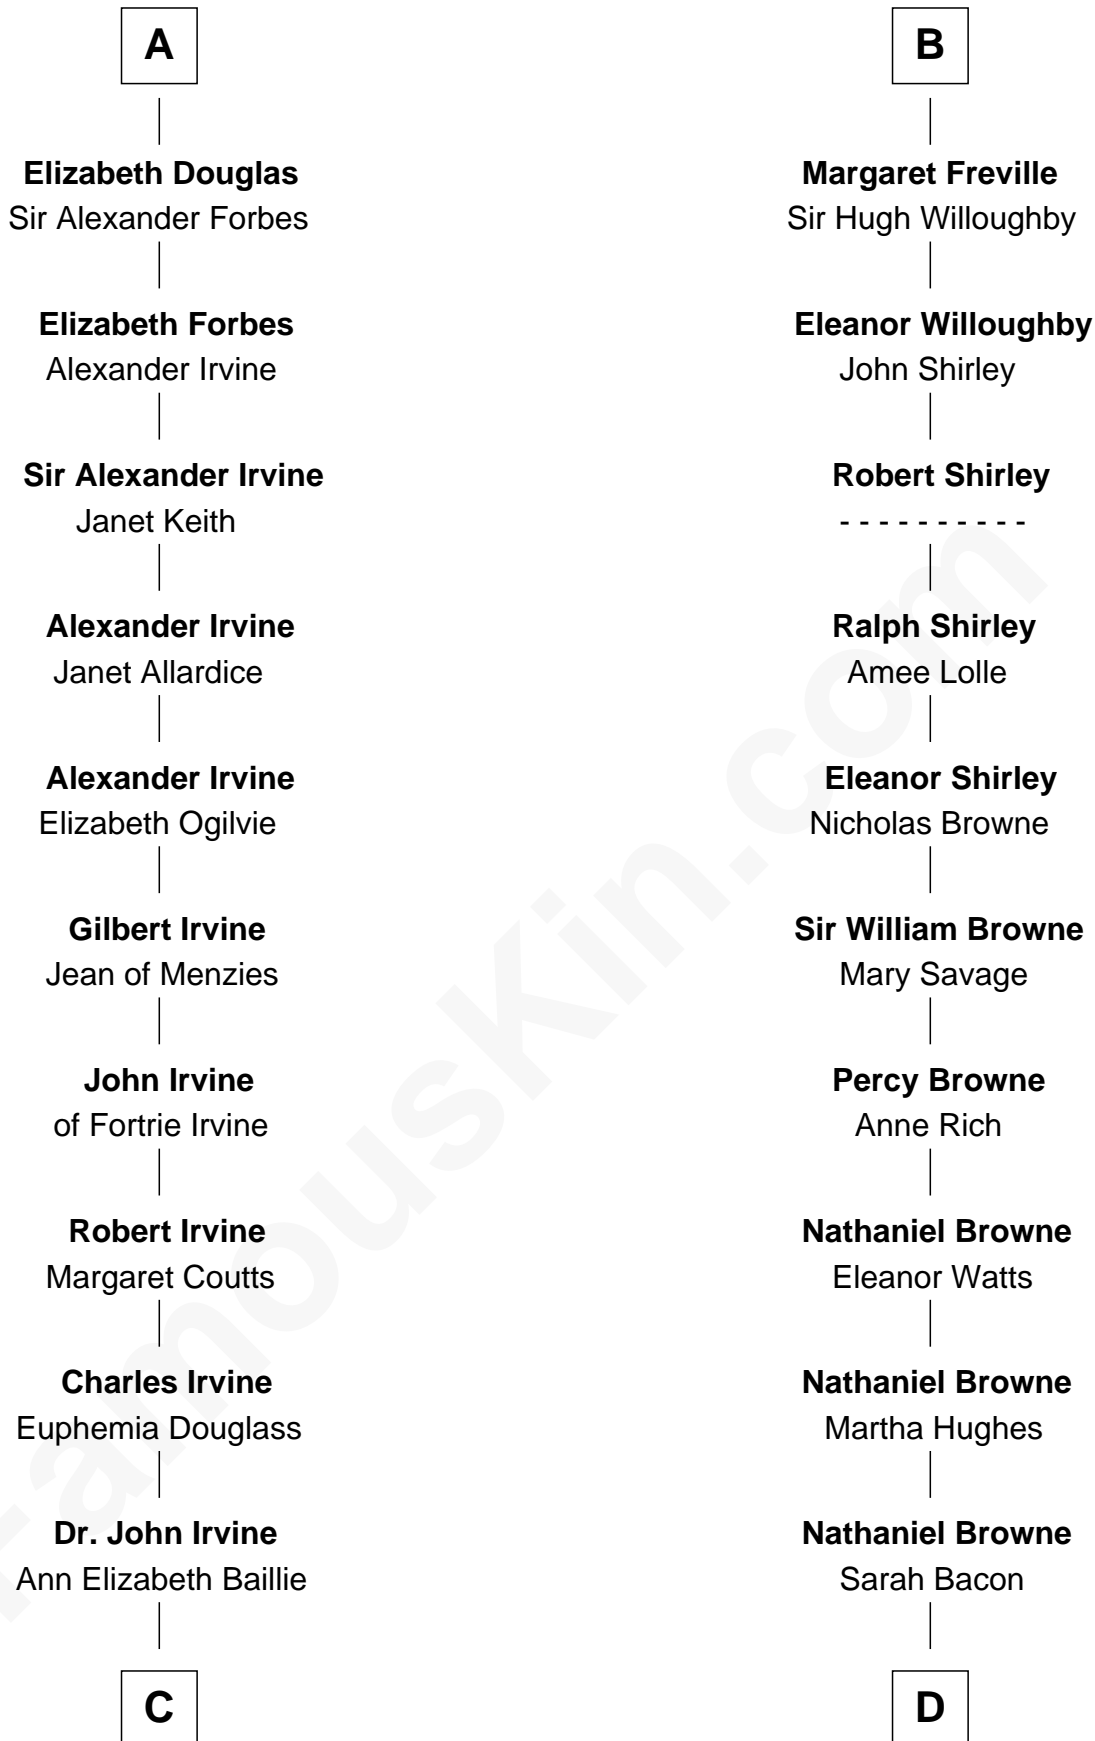

FamousKin.com

Relationship Chart of

Eleanor Roosevelt

First Lady of President Franklin D. Roosevelt

21st cousin of

William Henry Moore

Co-Founder, U.S. Steel and Nabisco

C

Anne Irvine
James Bulloch

James Stephens Bulloch
Martha Stewart

Martha Bulloch
Theodore Roosevelt

Elliott Roosevelt
Anna Rebecca Hall

Eleanor Roosevelt
First Lady of Franklin Roosevelt

D

Sarah Browne
George Beckwith

George Beckwith
Rachel Marsh

George Beckwith
Mary Bradley

Rachael Arvilla Beckwith
Nathaniel Ford Moore

William Henry Moore
Co-Founder, U.S. Steel and Nabisco