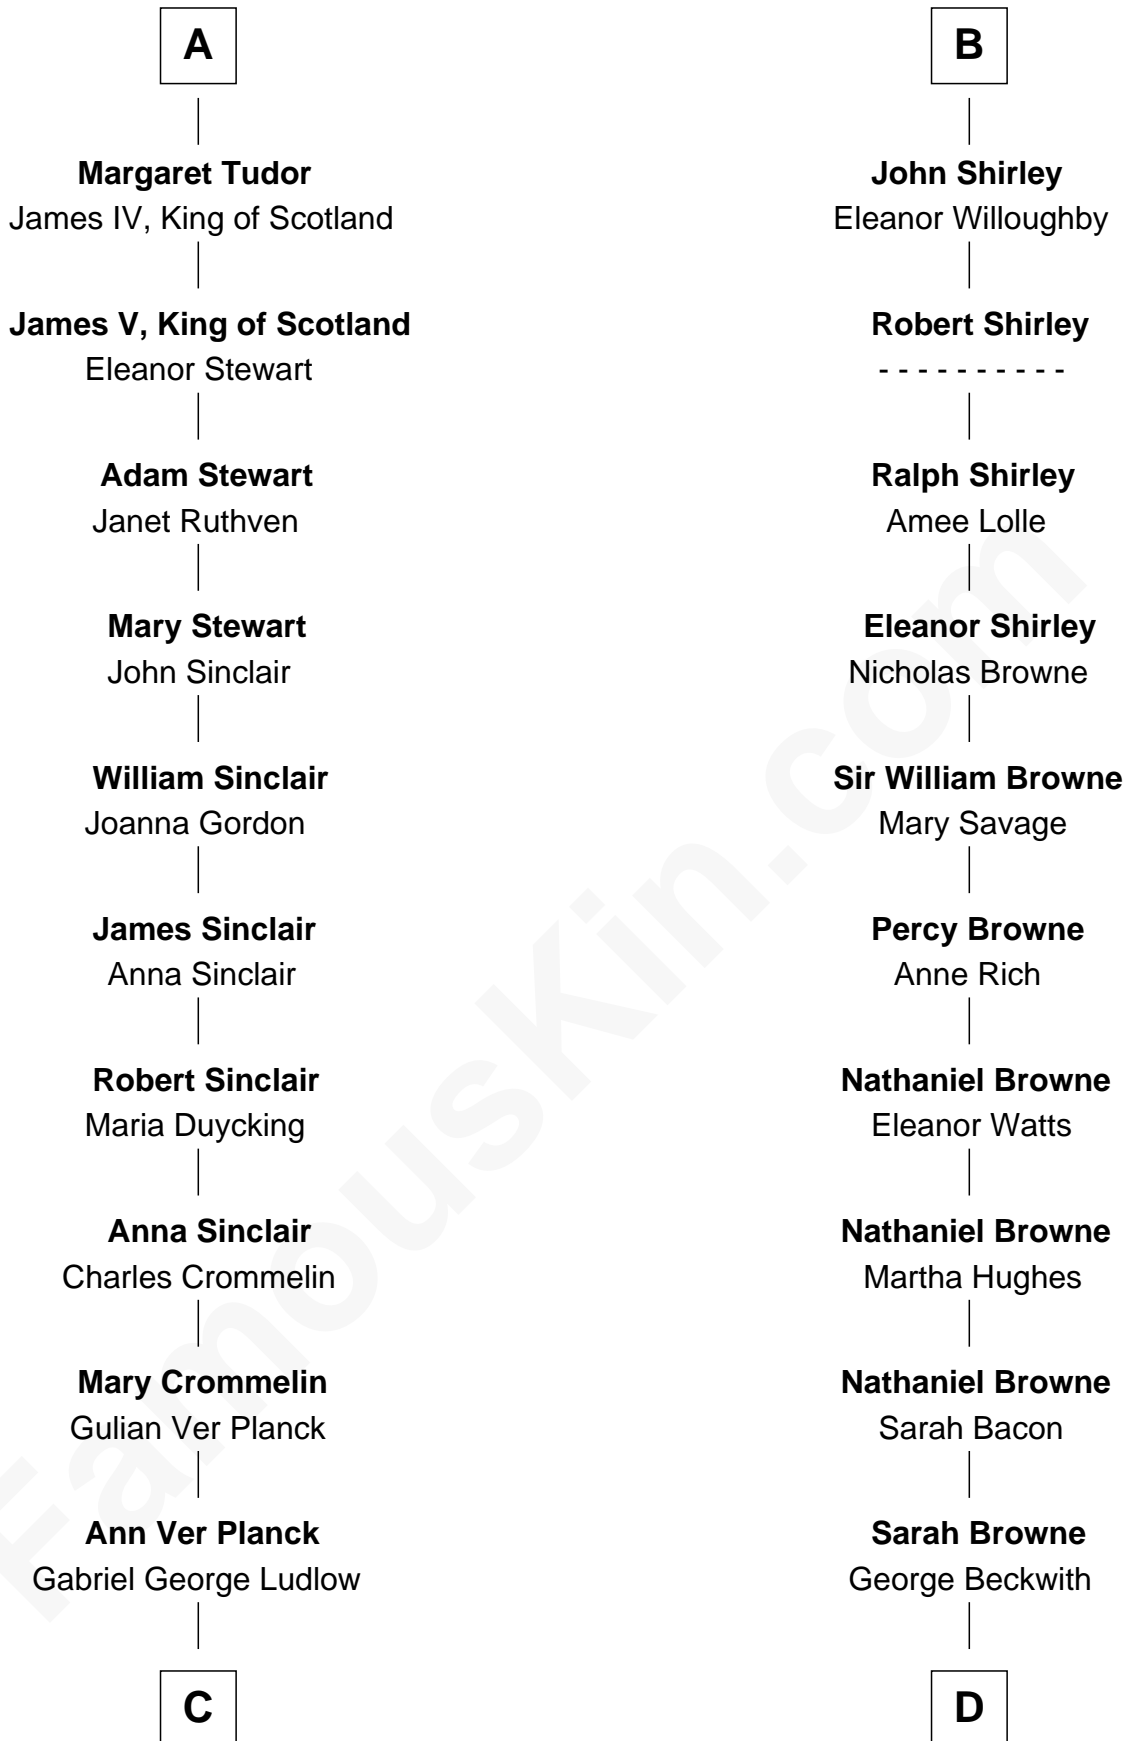

## Relationship Chart of

### Eleanor Roosevelt

*First Lady of President Franklin D. Roosevelt*

20th cousin 1 time removed of

### William Henry Moore

*Co-Founder, U.S. Steel and Nabisco*

**C**

**Gabriel Ver Planck Ludlow**

Elizabeth A. Hunter

**Dr. Edward Hunter Ludlow**

Elizabeth Livingston

**Mary Livingston Ludlow**

Valentine Gill Hall

**Anna Rebecca Hall**

Elliott Roosevelt

**Eleanor Roosevelt**

*First Lady of Franklin Roosevelt*

**D**

**George Beckwith**

Rachel Marsh