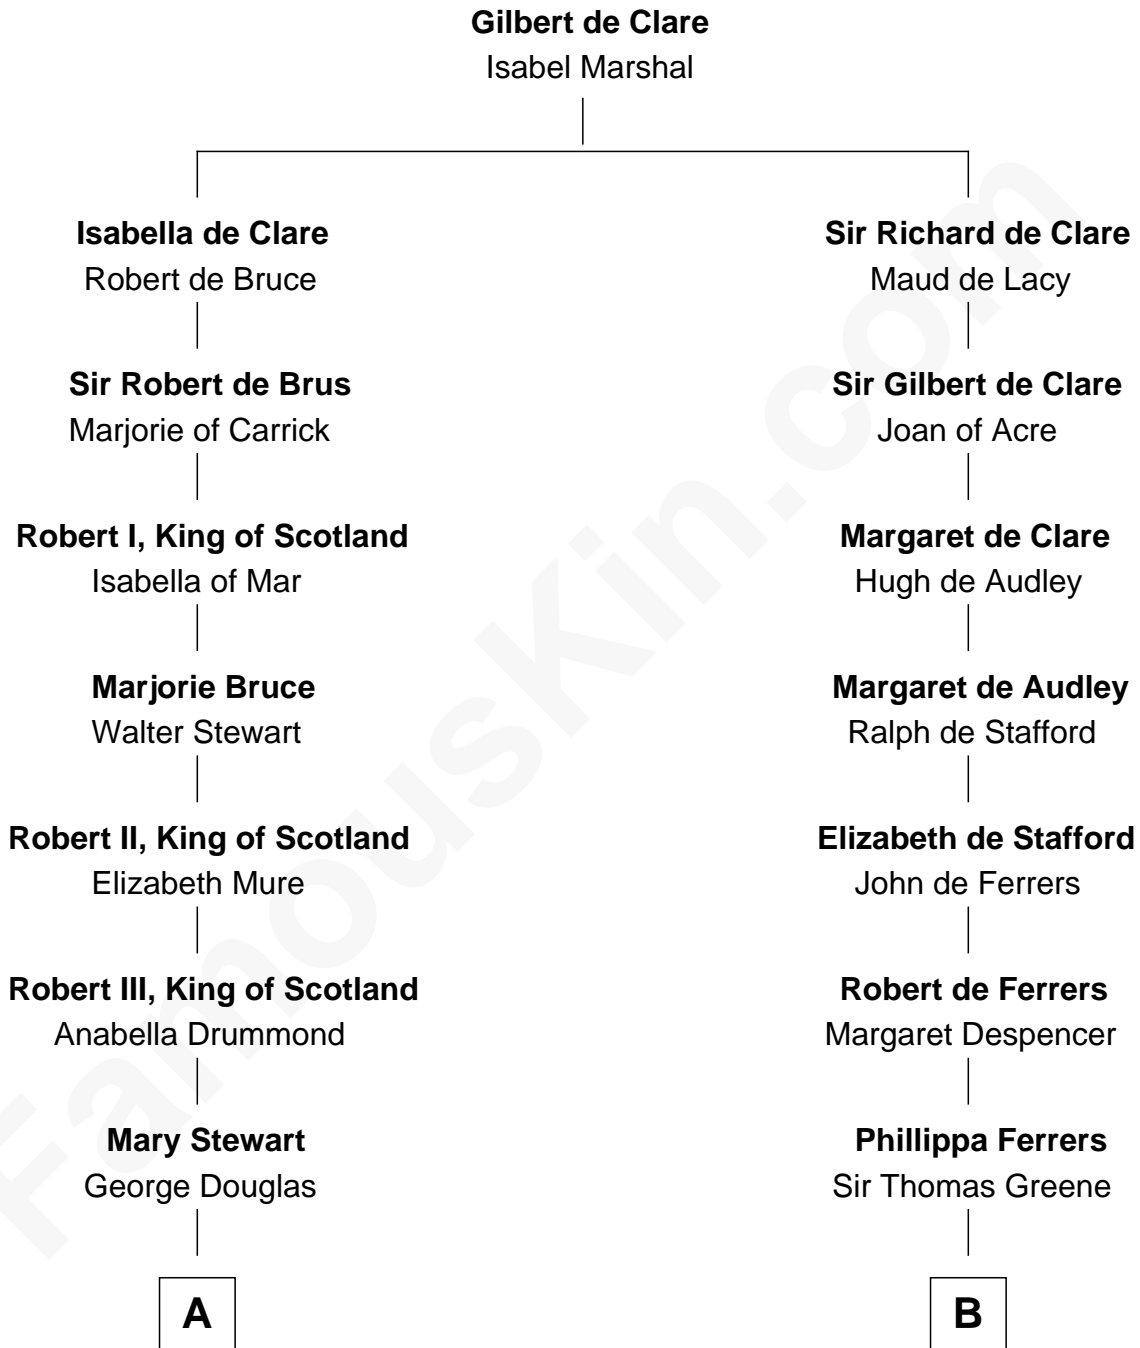

FamousKin.com

Relationship Chart of

Eleanor Roosevelt

First Lady of President Franklin D. Roosevelt

21st cousin of

Melville Fuller

8th Chief Justice of the U.S. Supreme Court

C

Anne Irvine
James Bulloch

James Stephens Bulloch
Martha Stewart

Martha Bulloch
Theodore Roosevelt

Elliott Roosevelt
Anna Rebecca Hall

Eleanor Roosevelt
First Lady of Franklin Roosevelt

D

Rev. Habijah Weld
Mary Fox