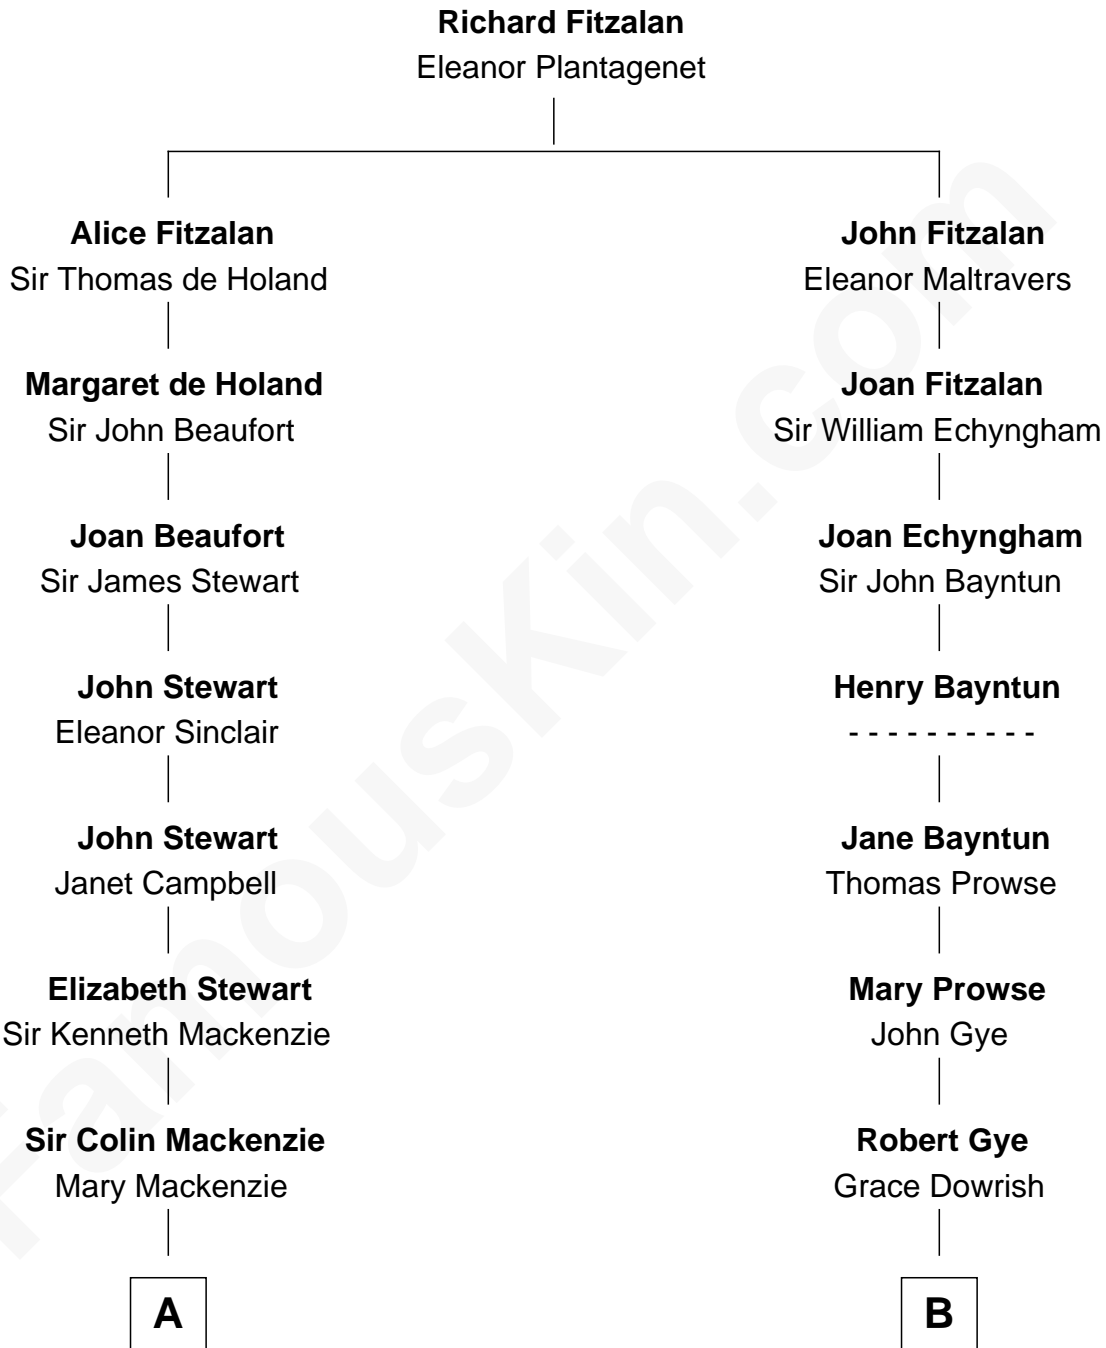

FamousKin.com

Relationship Chart of

Eleanor Roosevelt

First Lady of President Franklin D. Roosevelt

15th cousin 2 times removed of

Melville Fuller

8th Chief Justice of the U.S. Supreme Court

A