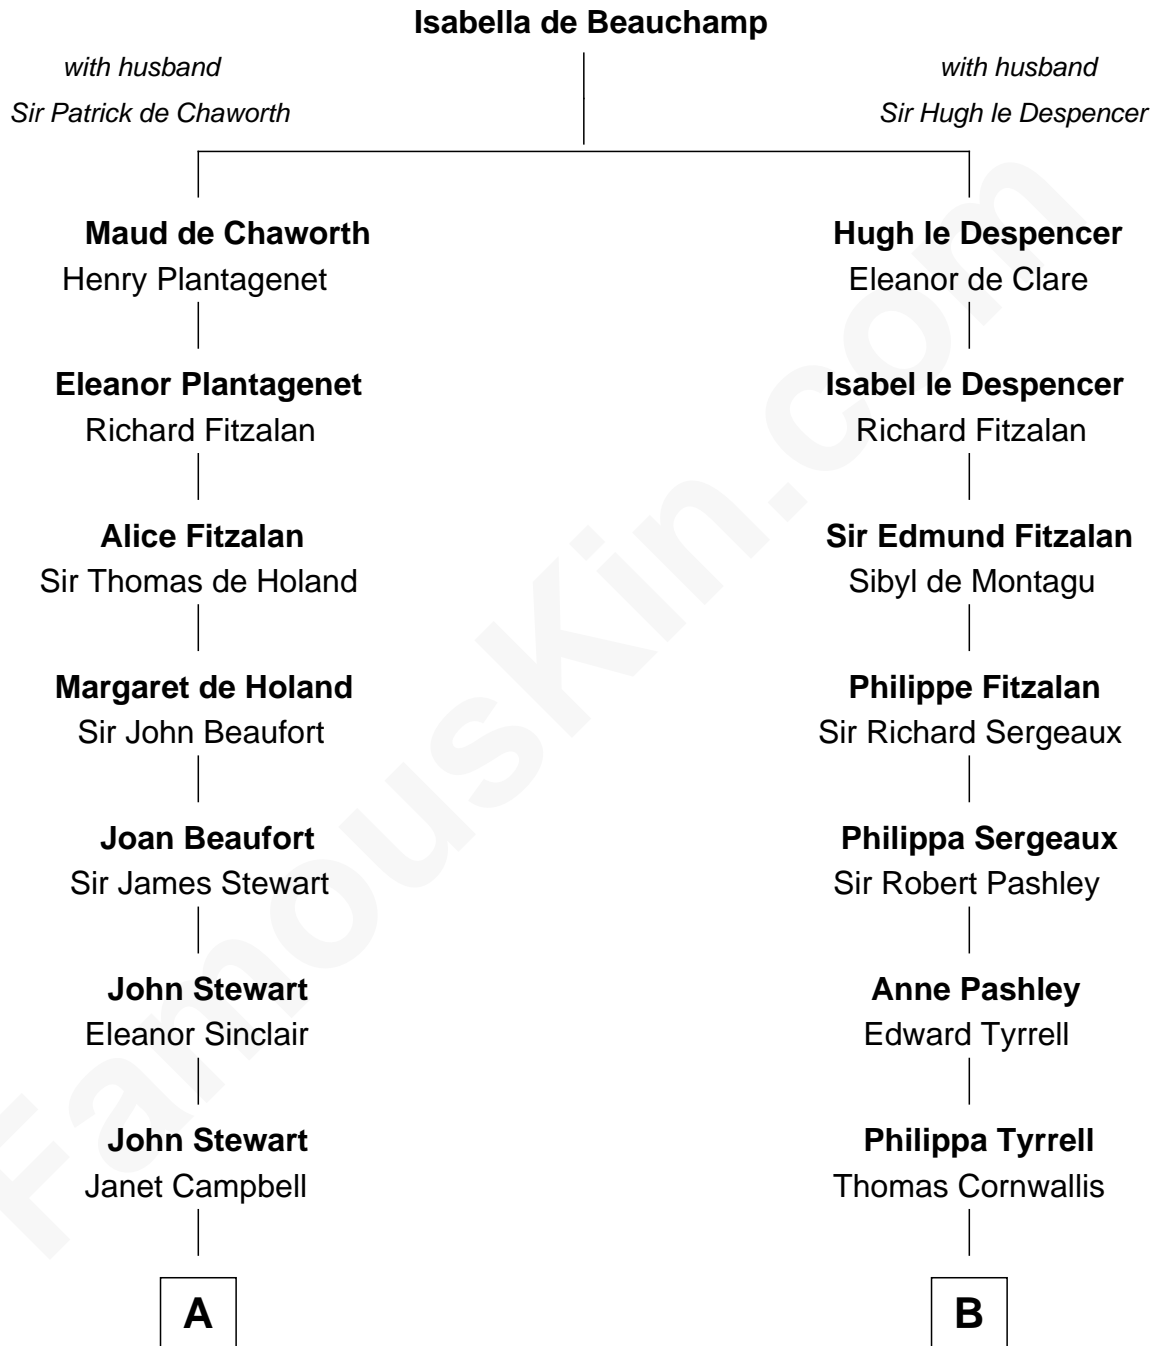

FamousKin.com

Relationship Chart of

Eleanor Roosevelt

First Lady of President Franklin D. Roosevelt

19th cousin 2 times removed of

Ben Ames Williams

Novelist and Short Story Author

C

Martha Bulloch
Theodore Roosevelt

Elliott Roosevelt
Anna Rebecca Hall

Eleanor Roosevelt
First Lady of Franklin Roosevelt

D

Hannah FitzRandolph
William Longstreet

James Longstreet
Mary Anna Dent

Sarah Jane Longstreet
Charles Bingley Ames