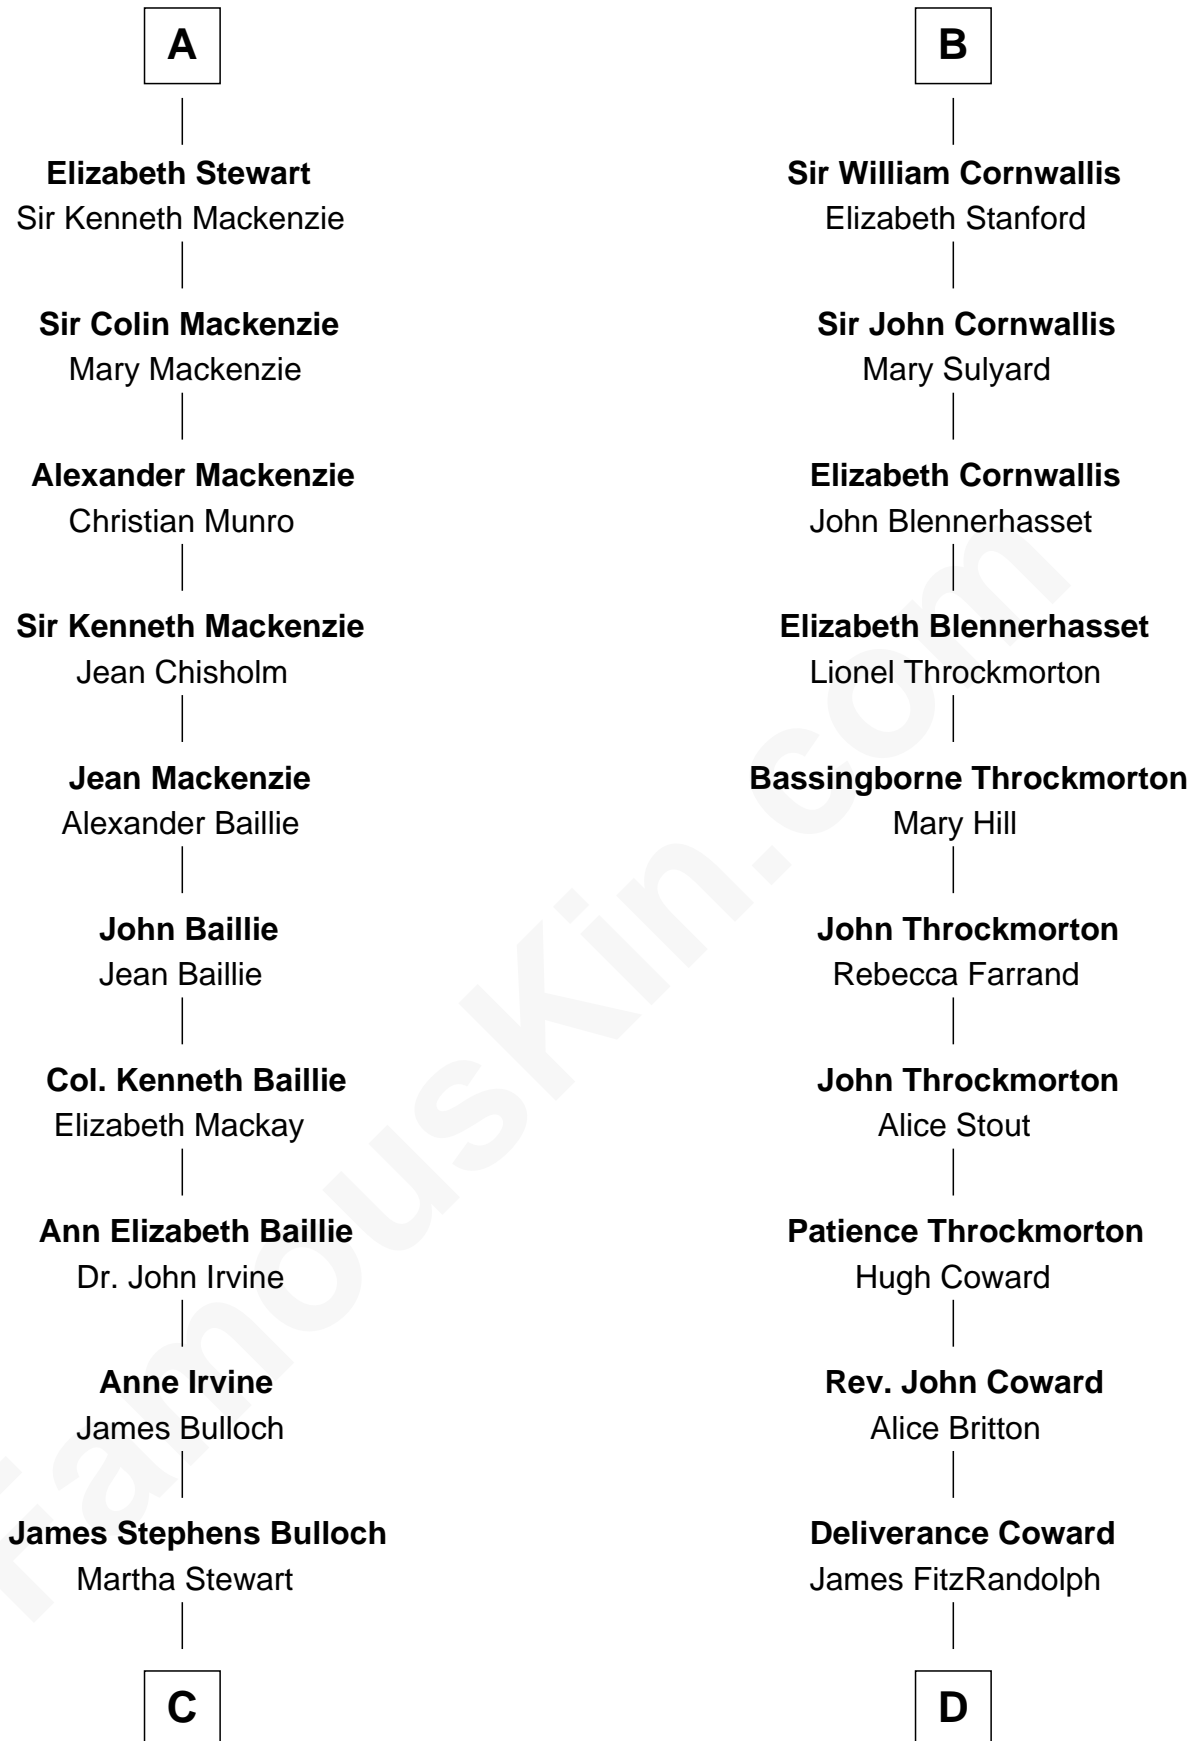

FamousKin.com

Relationship Chart of

Eleanor Roosevelt

First Lady of President Franklin D. Roosevelt

19th cousin 2 times removed of

Ben Ames Williams

Novelist and Short Story Author

C

Martha Bulloch
Theodore Roosevelt

Elliott Roosevelt
Anna Rebecca Hall

Eleanor Roosevelt
First Lady of Franklin Roosevelt

D

Hannah FitzRandolph
William Longstreet

James Longstreet
Mary Anna Dent

Sarah Jane Longstreet
Charles Bingley Ames