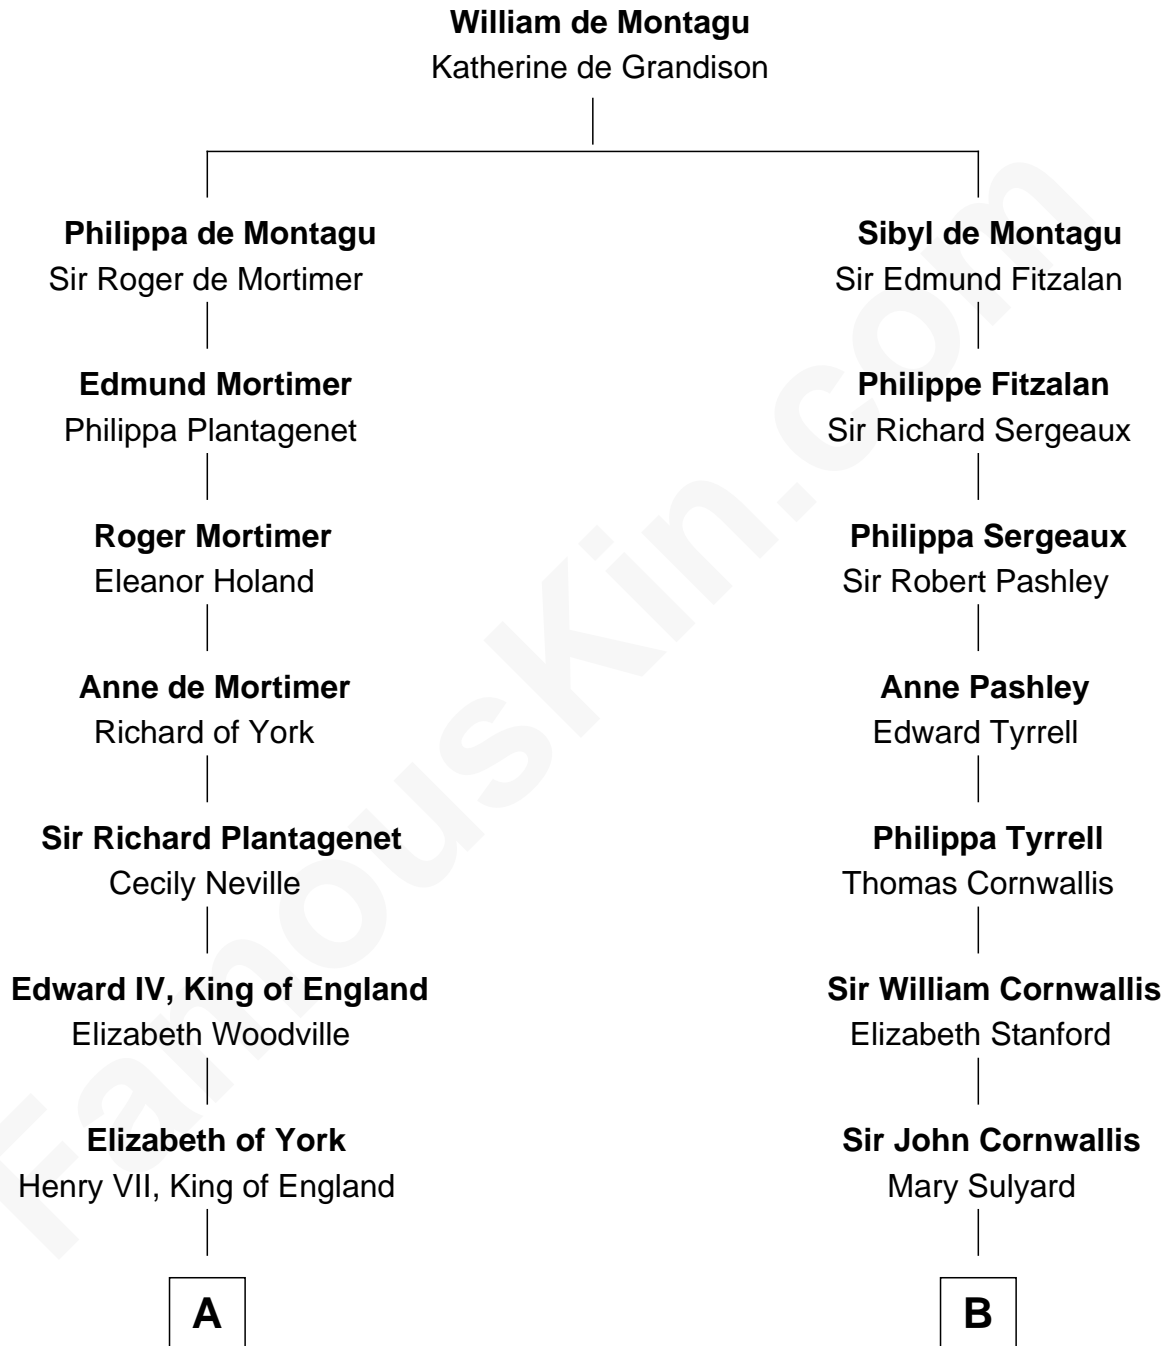

FamousKin.com

Relationship Chart of

Eleanor Roosevelt

First Lady of President Franklin D. Roosevelt

19th cousin 2 times removed of

Ben Ames Williams

Novelist and Short Story Author